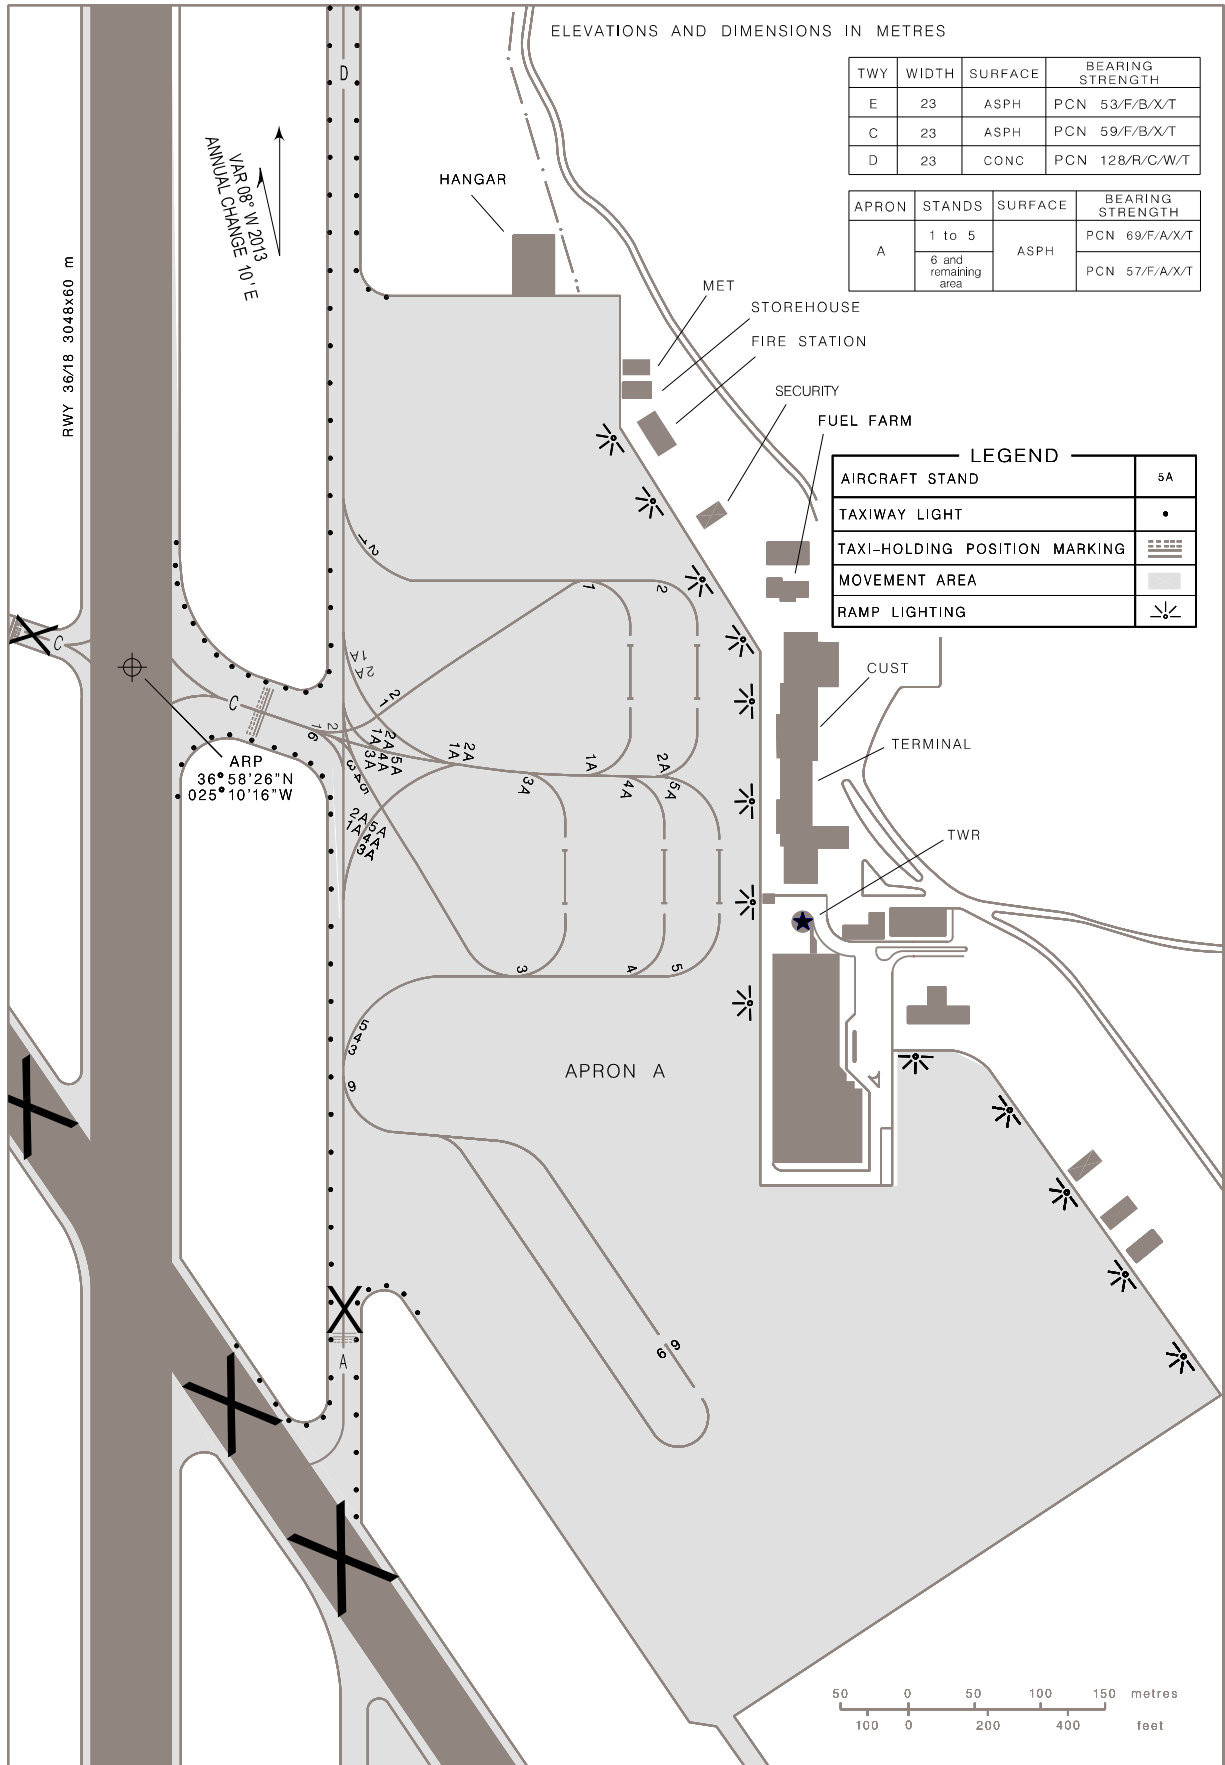

AIRCRAFT PARKING/  
DOCKING CHART-ICAO

APRON ELEV.  
99m

TWR 118.100

SANTA MARIA

TWY C and E strength changed.

THIS PAGE INTENTIONALLY LEFT BLANK