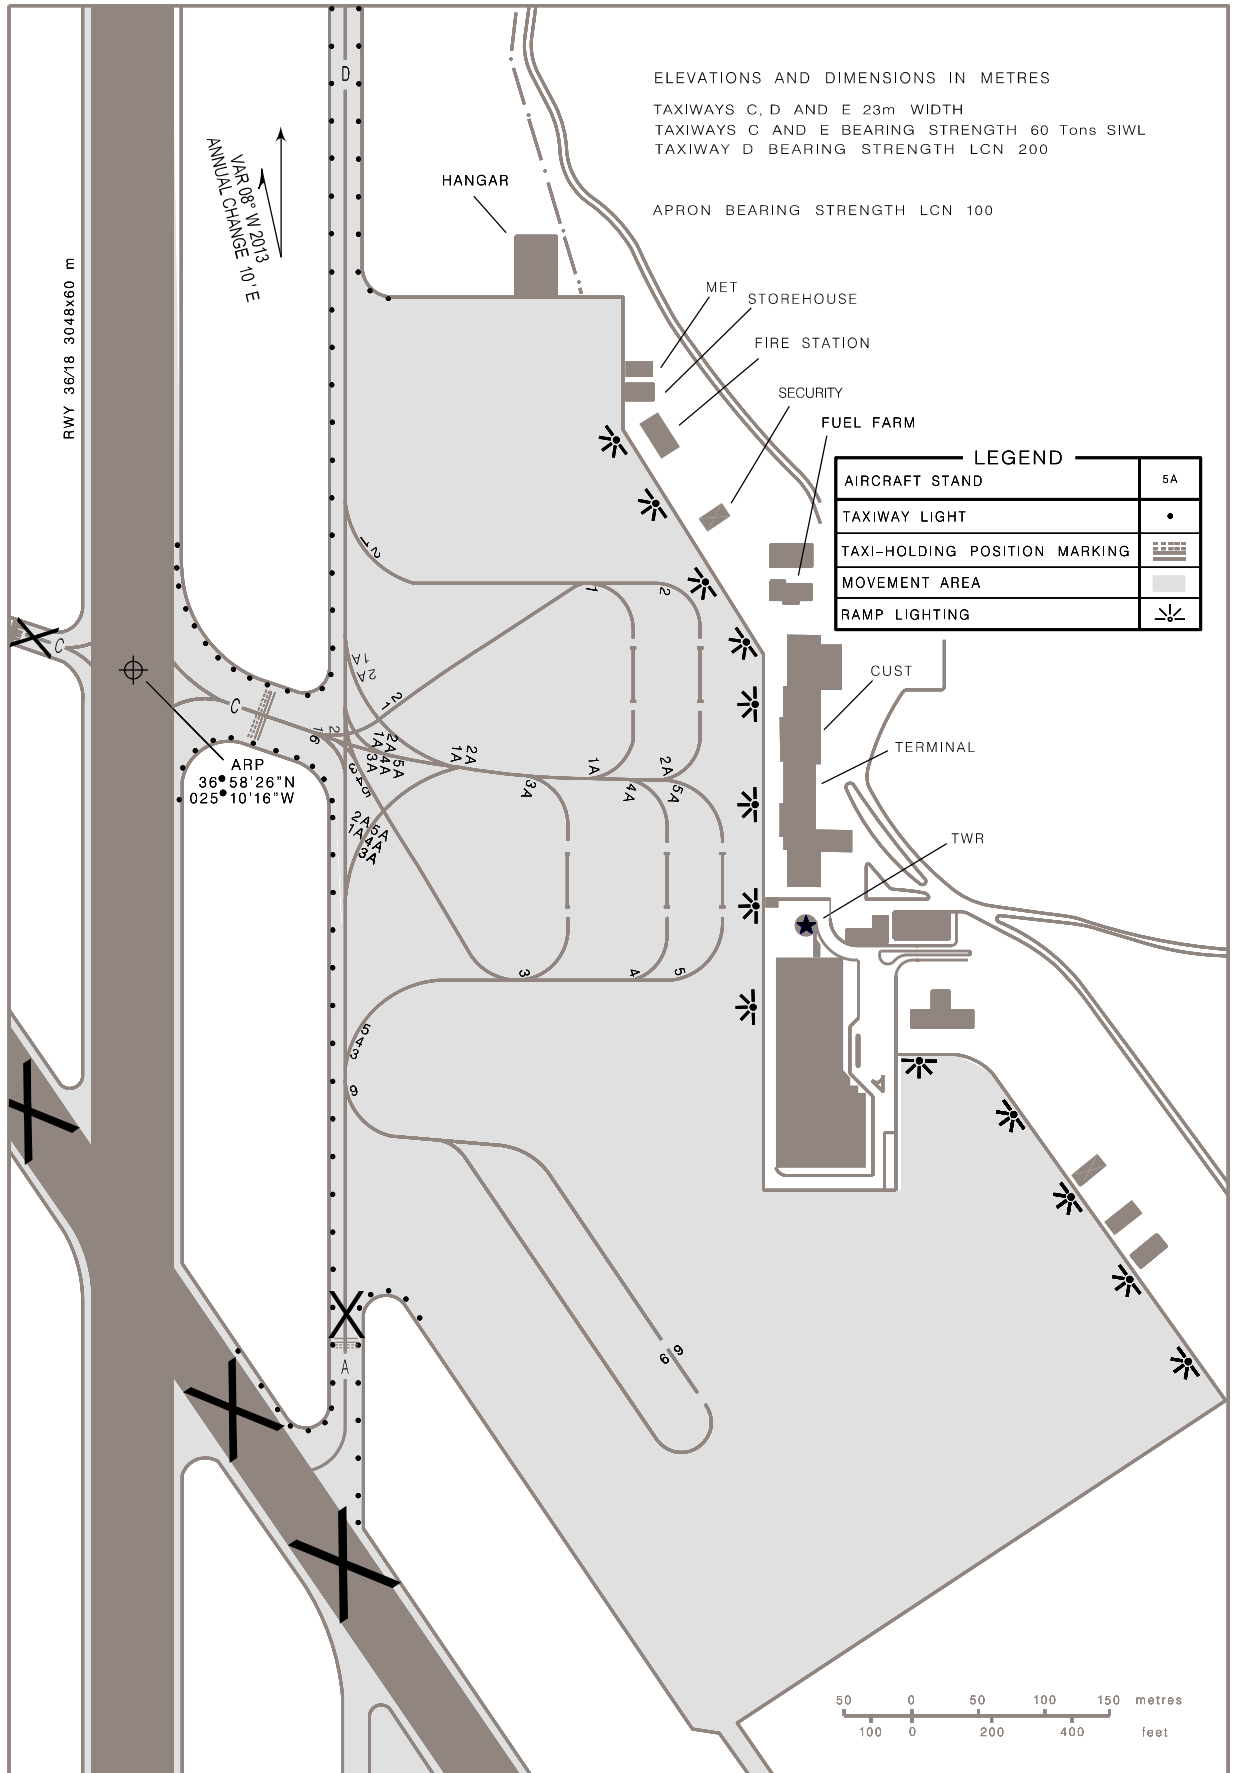

AIRCRAFT PARKING/
DOCKING CHART-ICAO

APRON ELEV.
99m

TWR 118.10

SANTA MARIA

MET Centre relocated