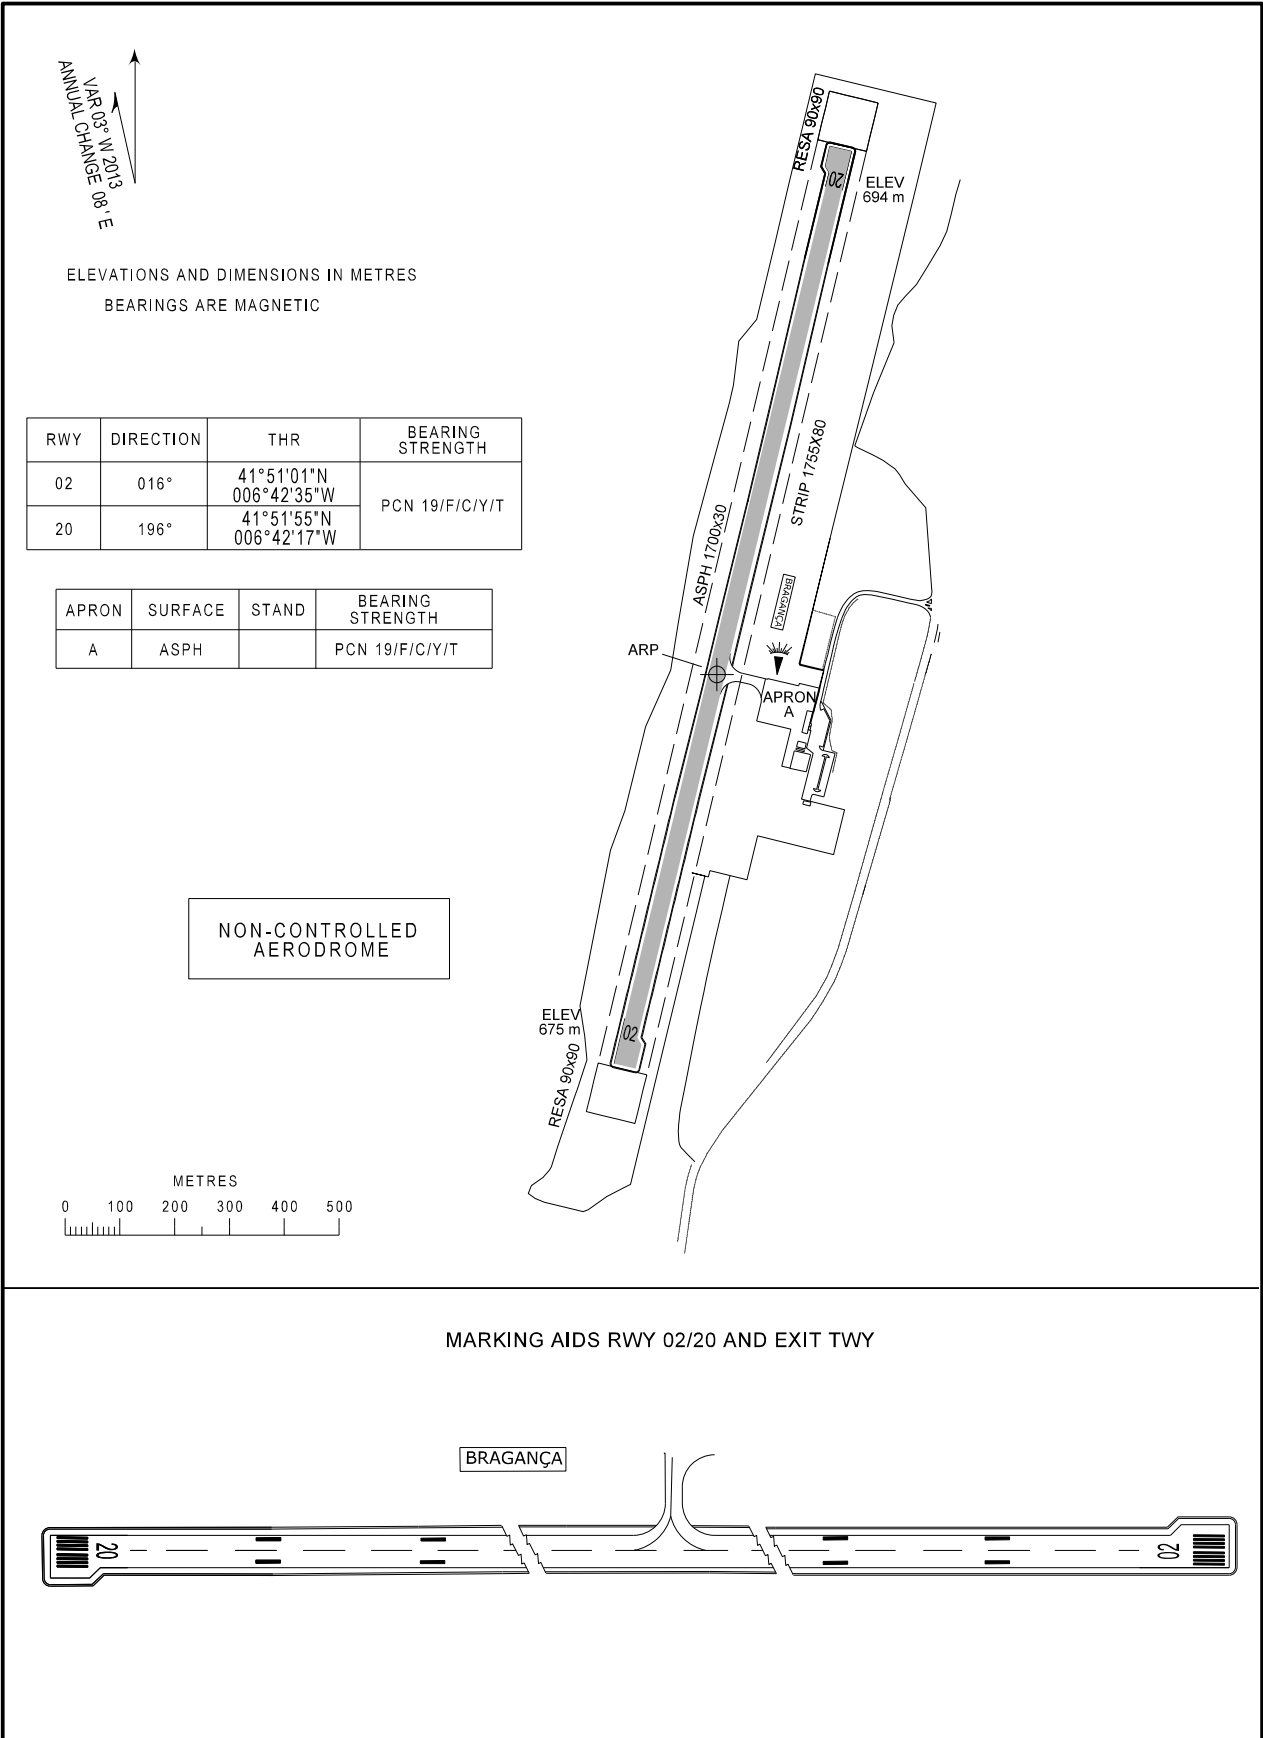

AERODROME CHART - ICAO

41°51'24"N
006°42'27"W ELEV 694 m

BRAGANÇA INFORMATION 122.300
LISBOA INFORMATION 130.900
LISBOA CONTROL 132.305

BRAGANÇA / LPBG

New CS and FREQ.