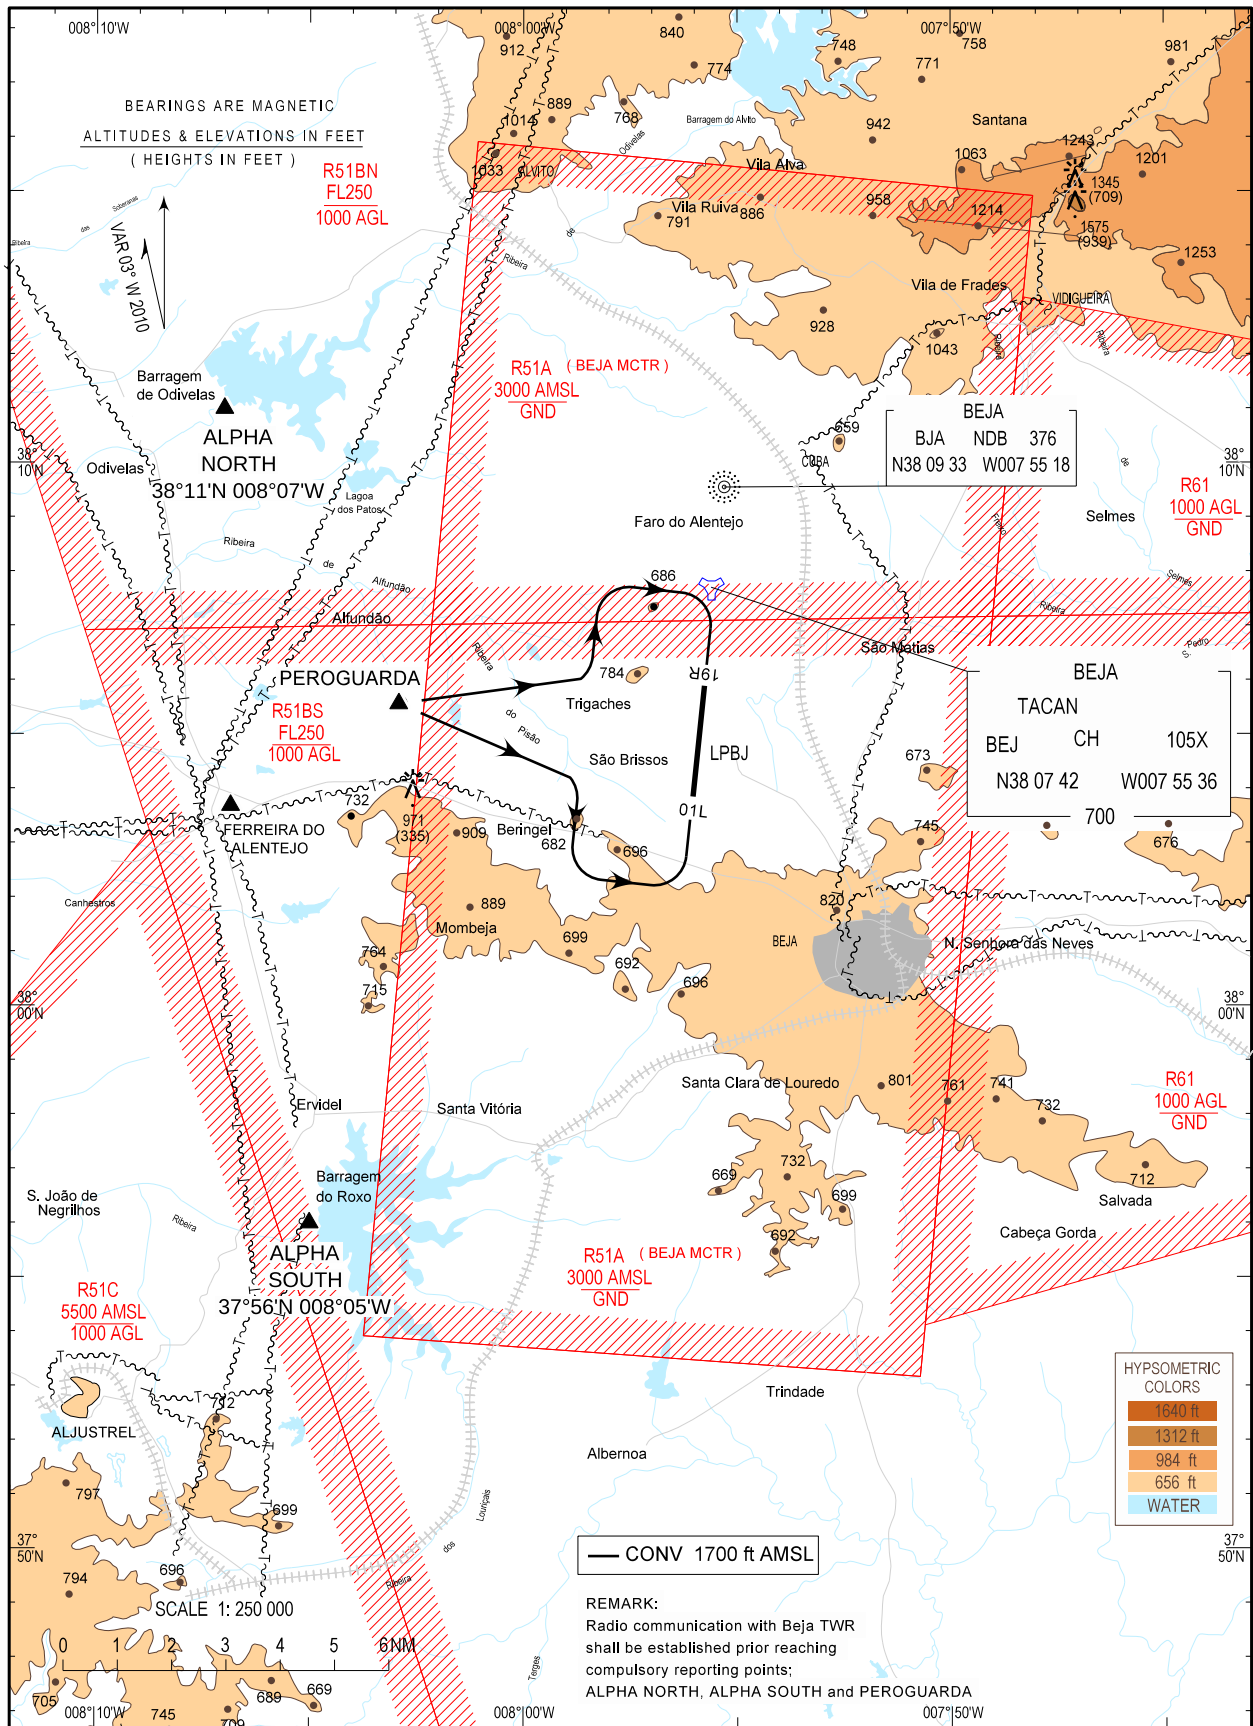

VISUAL  
APPROACH  
CHART - ICAO

AD ELEV 636  
HEIGHTS RELATED  
TO AD ELEV

APP 130.100  
TWR 130.400

BEJA  
LPBJ

Barragem de Odivelas identified as ALPHA NORTH. Hypsometric corrected.