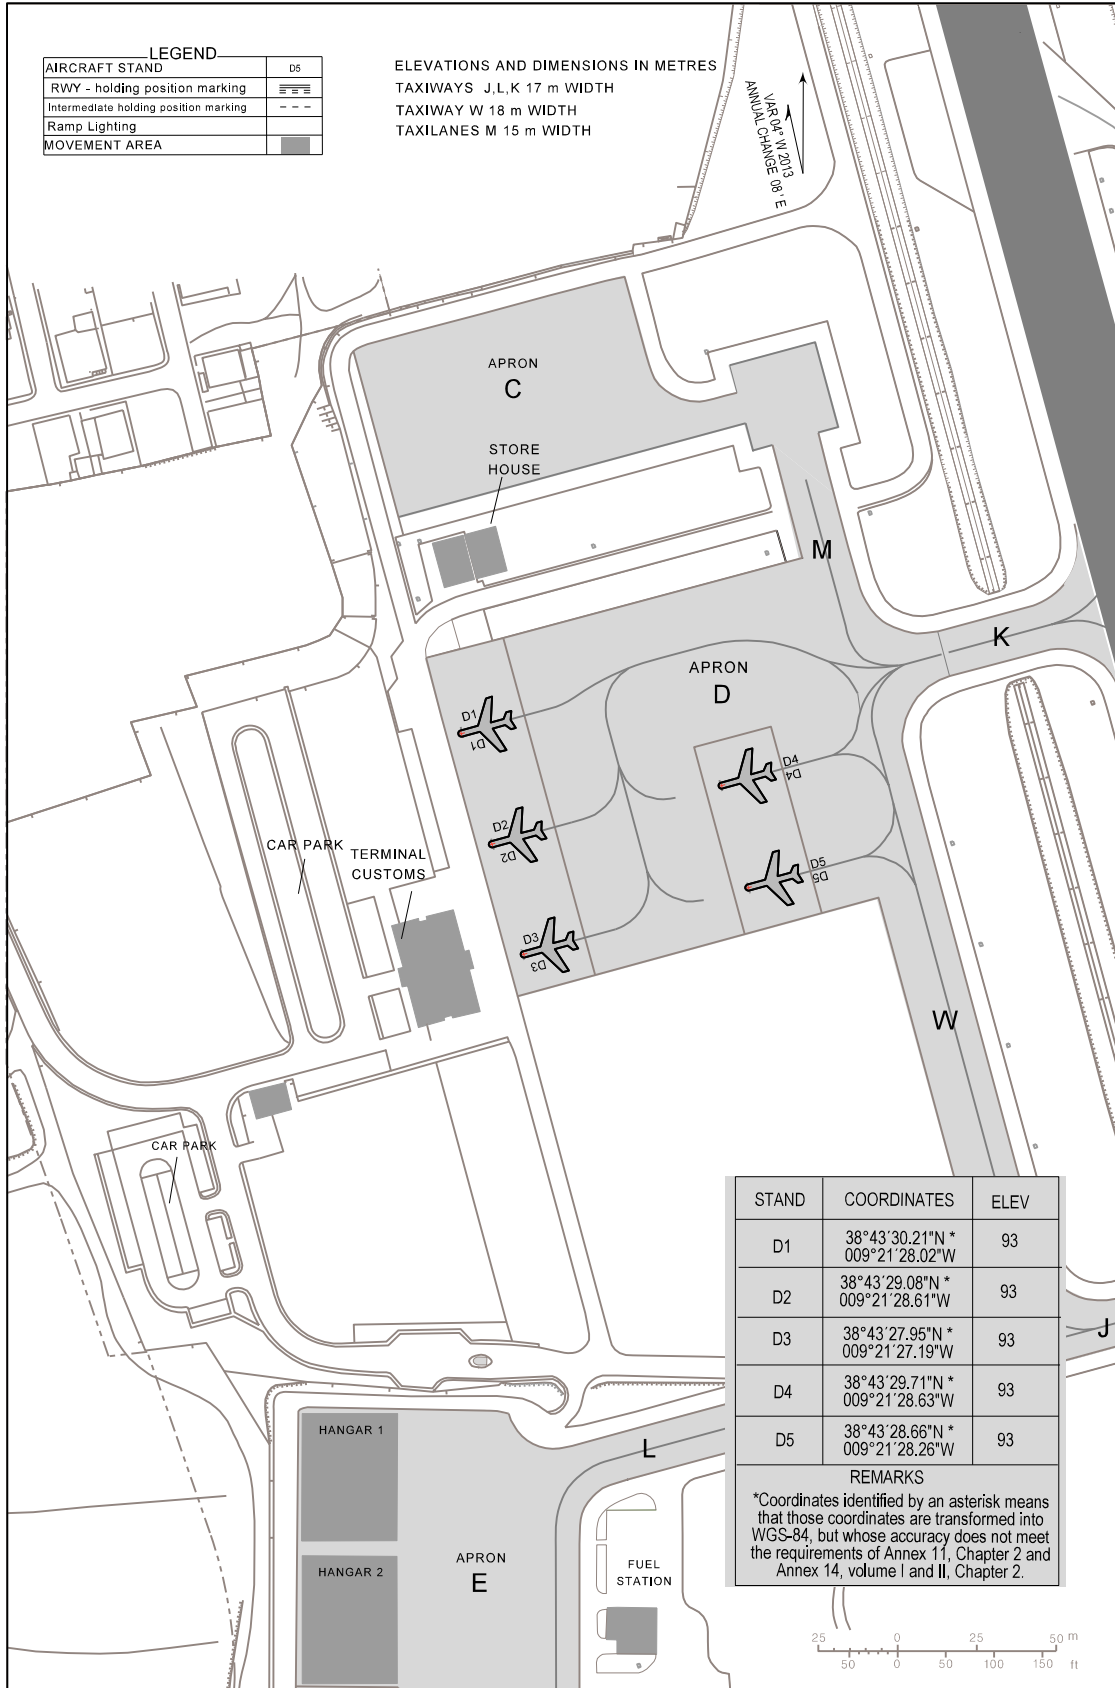

AERODROME PARKING  
DOCKING CHART - ICAO

APRON ELEV  
C 94 m, D 93 m, E 91 m

CASCAIS GROUND 121.830  
CASCAIS TOWER 120.305

CASCAIS  
LPCS

New CS and FREQ.