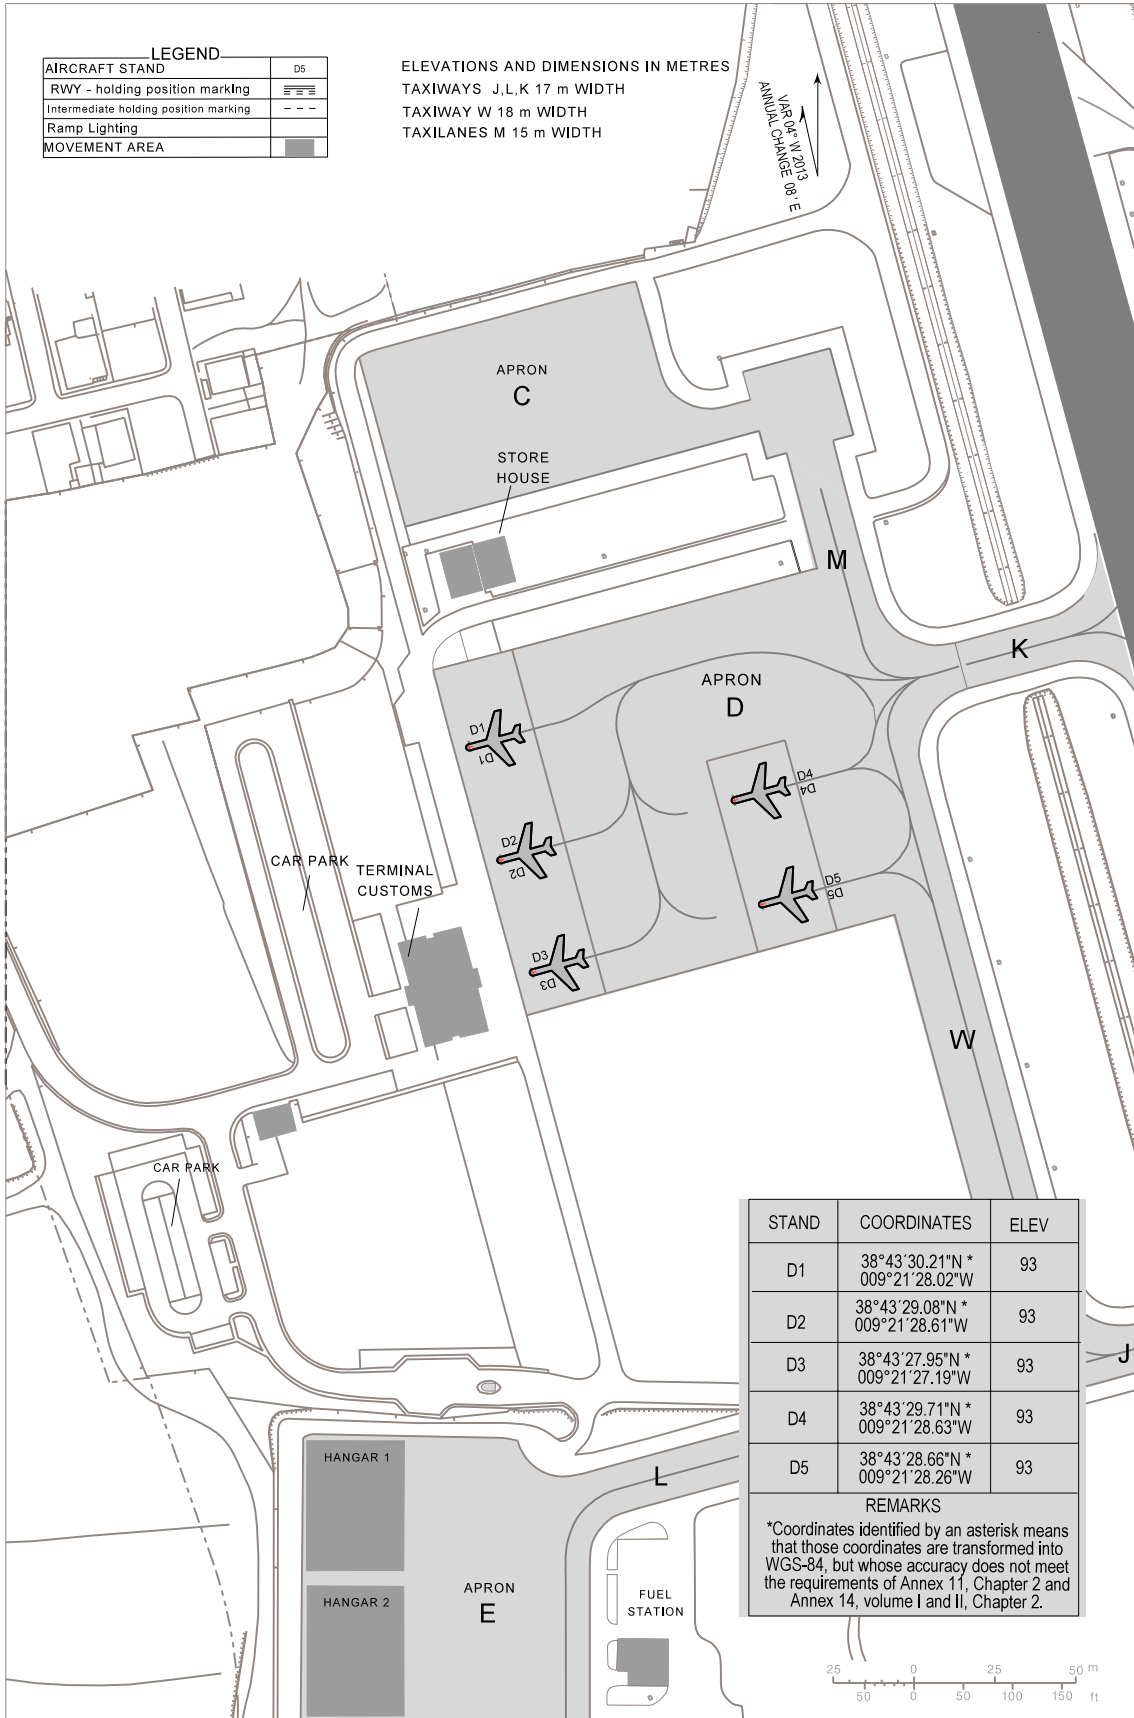

AIRCRAFT PARKING/  
DOCKING CHART-ICAO

APRON ELEV  
C 94 m, D 93 m, E 91 m

TWR 120.300  
SMC 121.825

CASCAIS

New MAG Variation (2013)