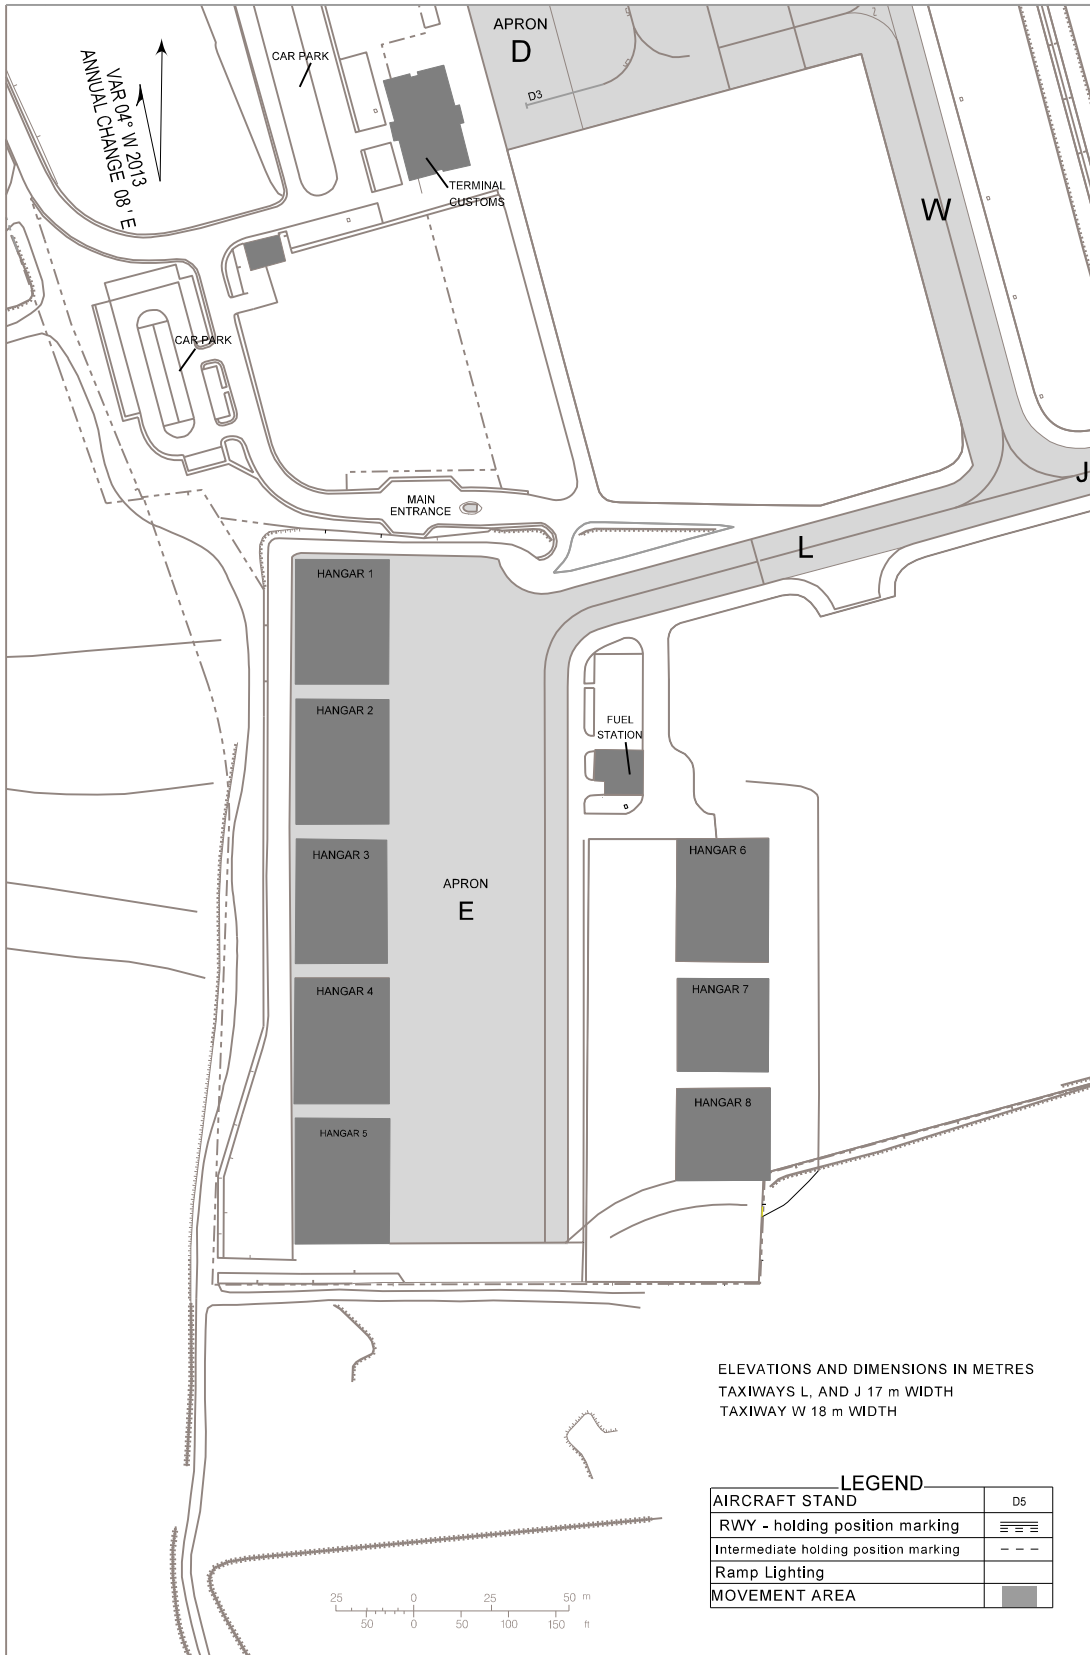

I

AERODROME PARKING
DOCKING CHART - ICAO

APRON ELEV
E 91 m

CASCAIS GROUND 121.830
CASCAIS TOWER 120.305

CASCAIS
LPCS

New CS and FREQ.