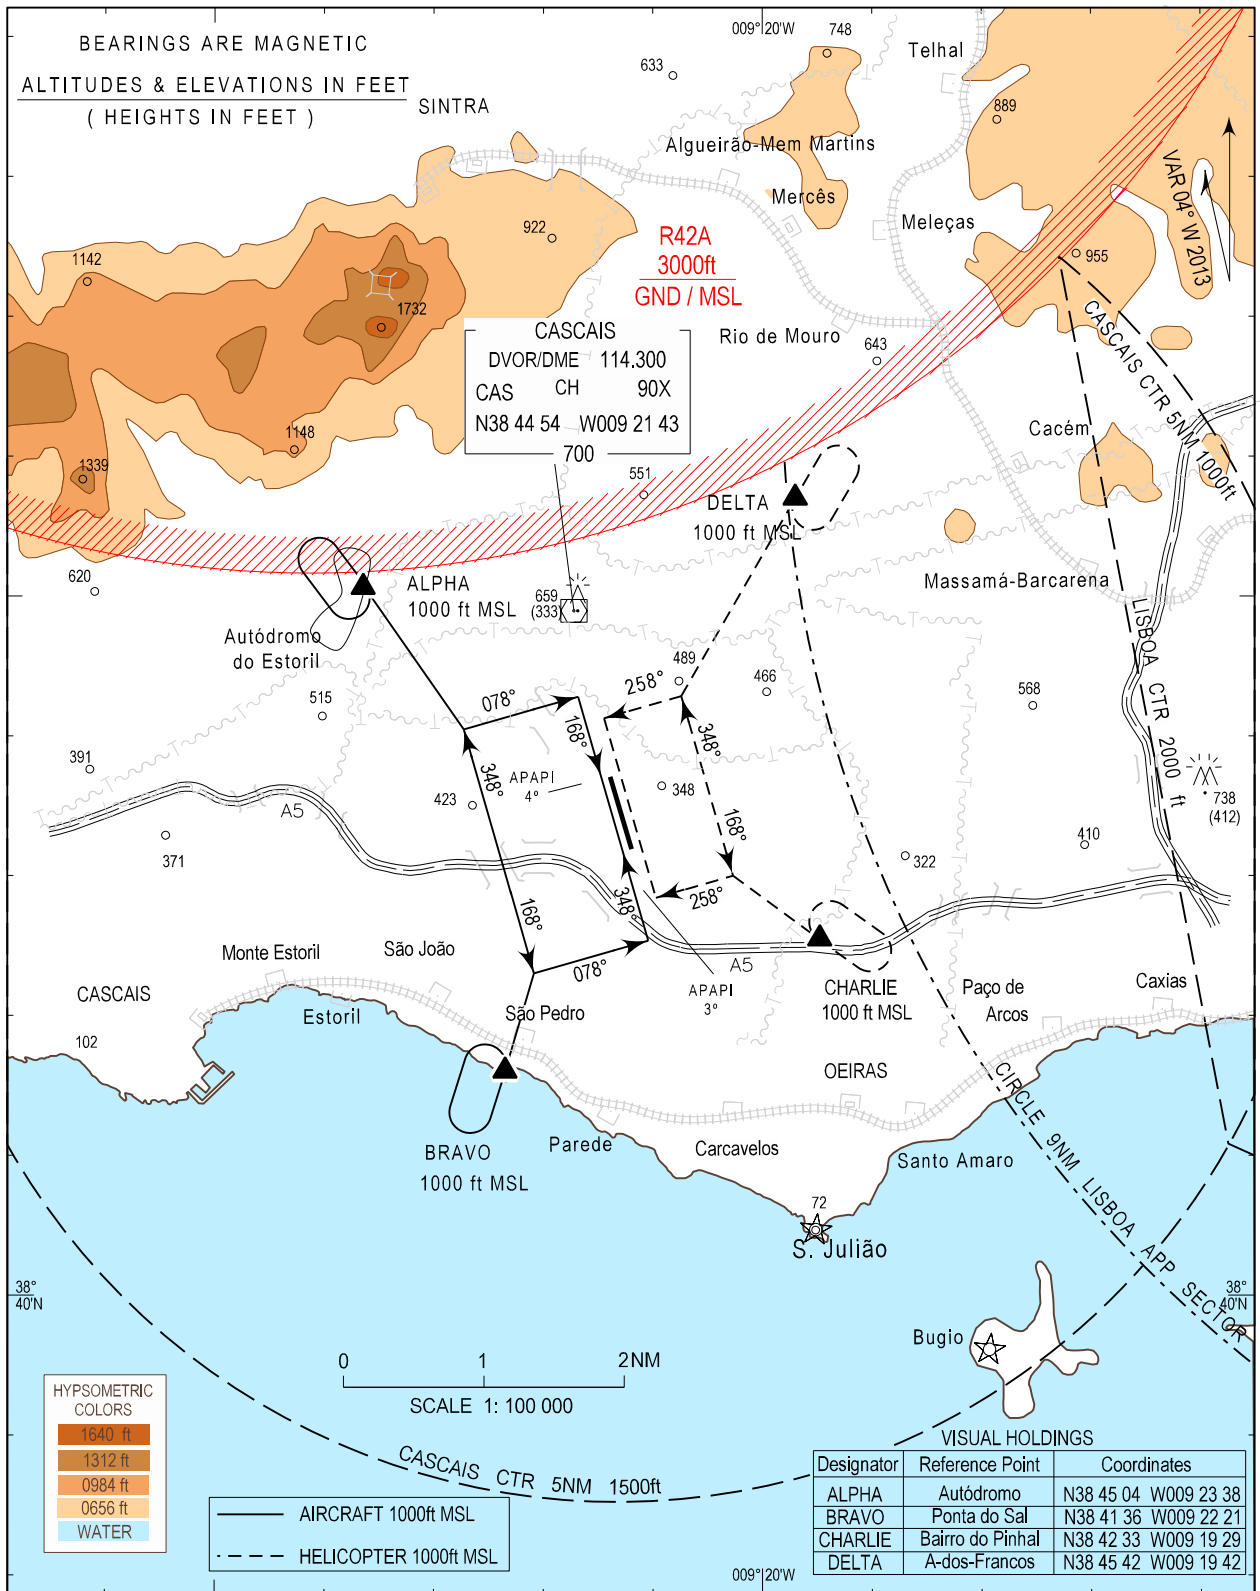

VISUAL
APPROACH
CHART - ICAO

AD ELEV 326 ft
HEIGHTS RELATED
TO AD ELEV

CASCAIS TOWER 120.305
CASCAIS GROUND 121.830

CASCAIS / TIRES
LPCS

New CS and FREQ.