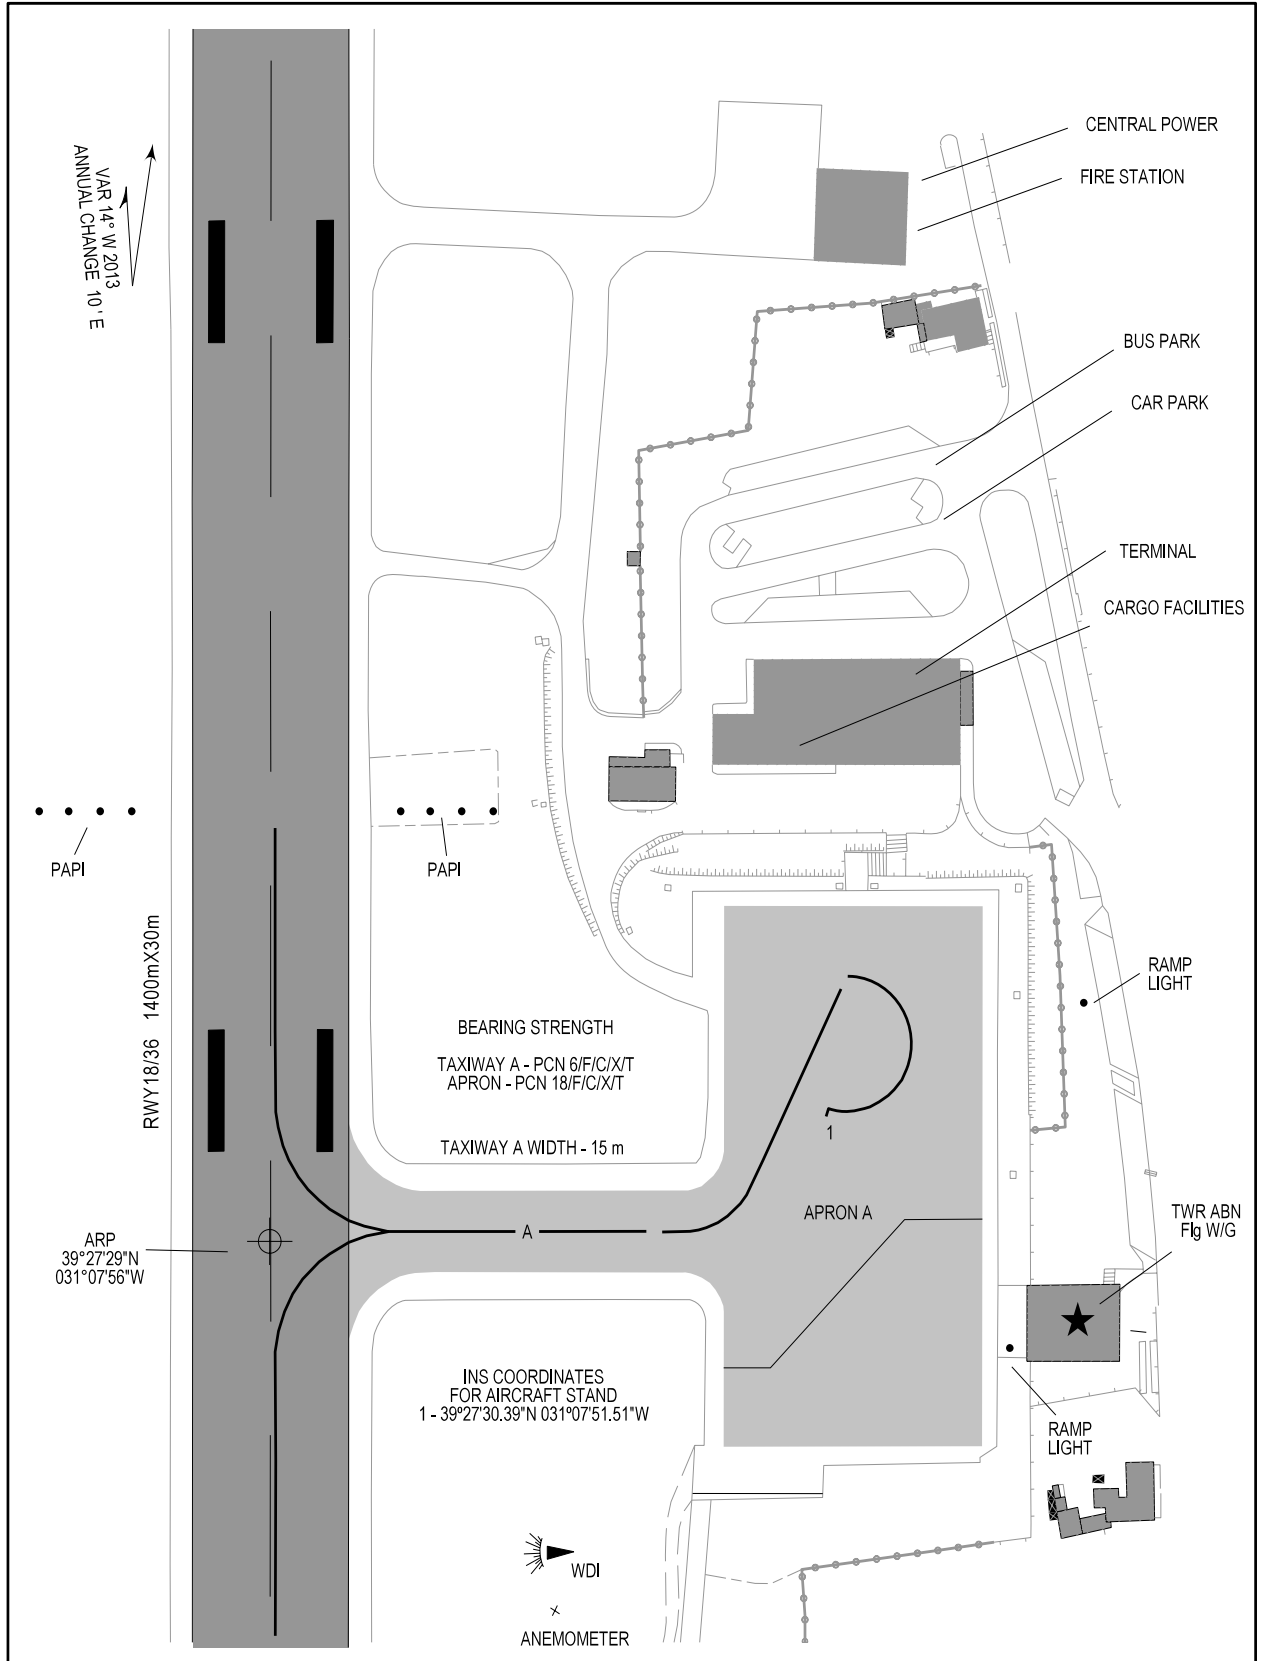

AIRCRAFT PARKING/
DOCKING CHART - ICAO

APRON ELEV
29 m

TWR 118.800
APP 118.800

FLORES / LPFL

Page Renumbered