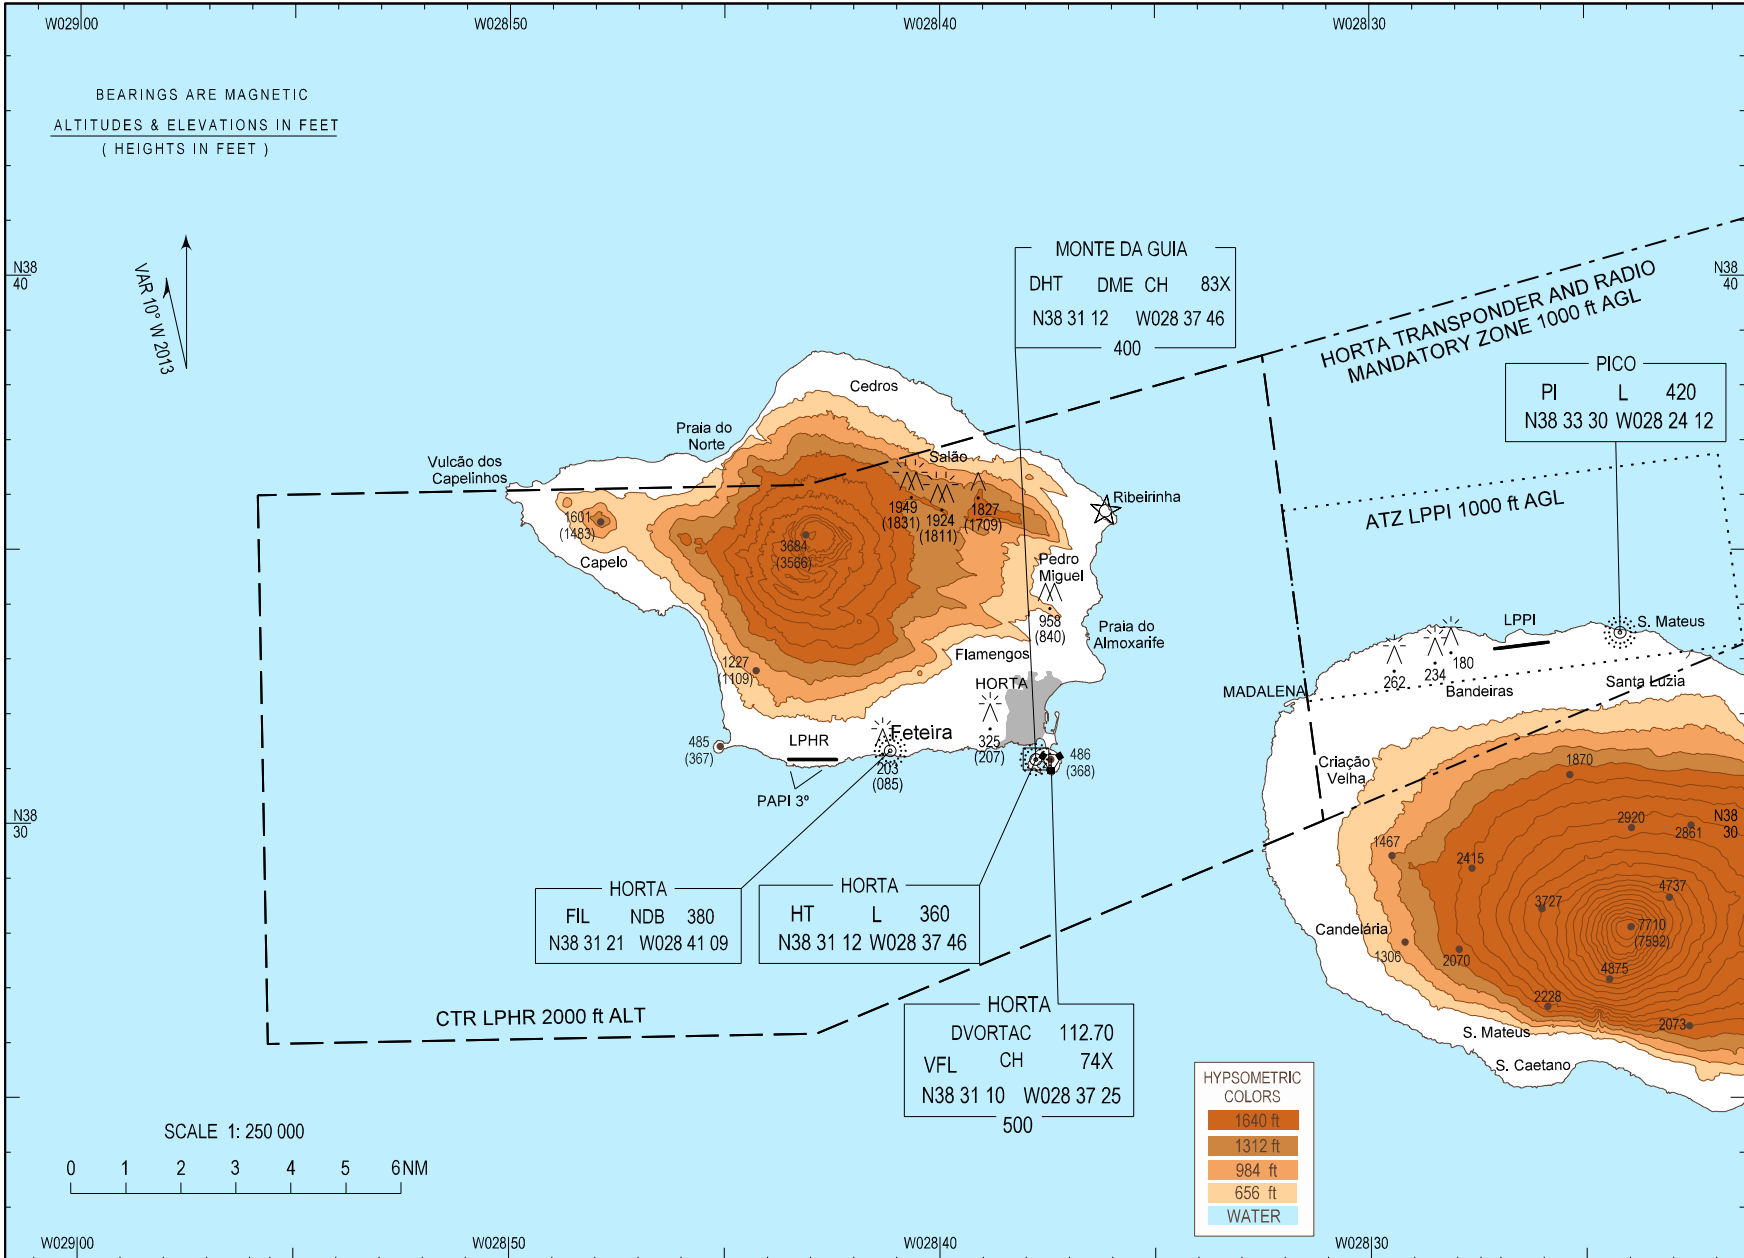

VISUAL
APPROACH
CHART - ICAO

AD ELEV 118 ft
HEIGHTS RELATED
TO AD ELEV

APP 120,600
TWR 118,000

HORTA
LPHR

New DME DHT.