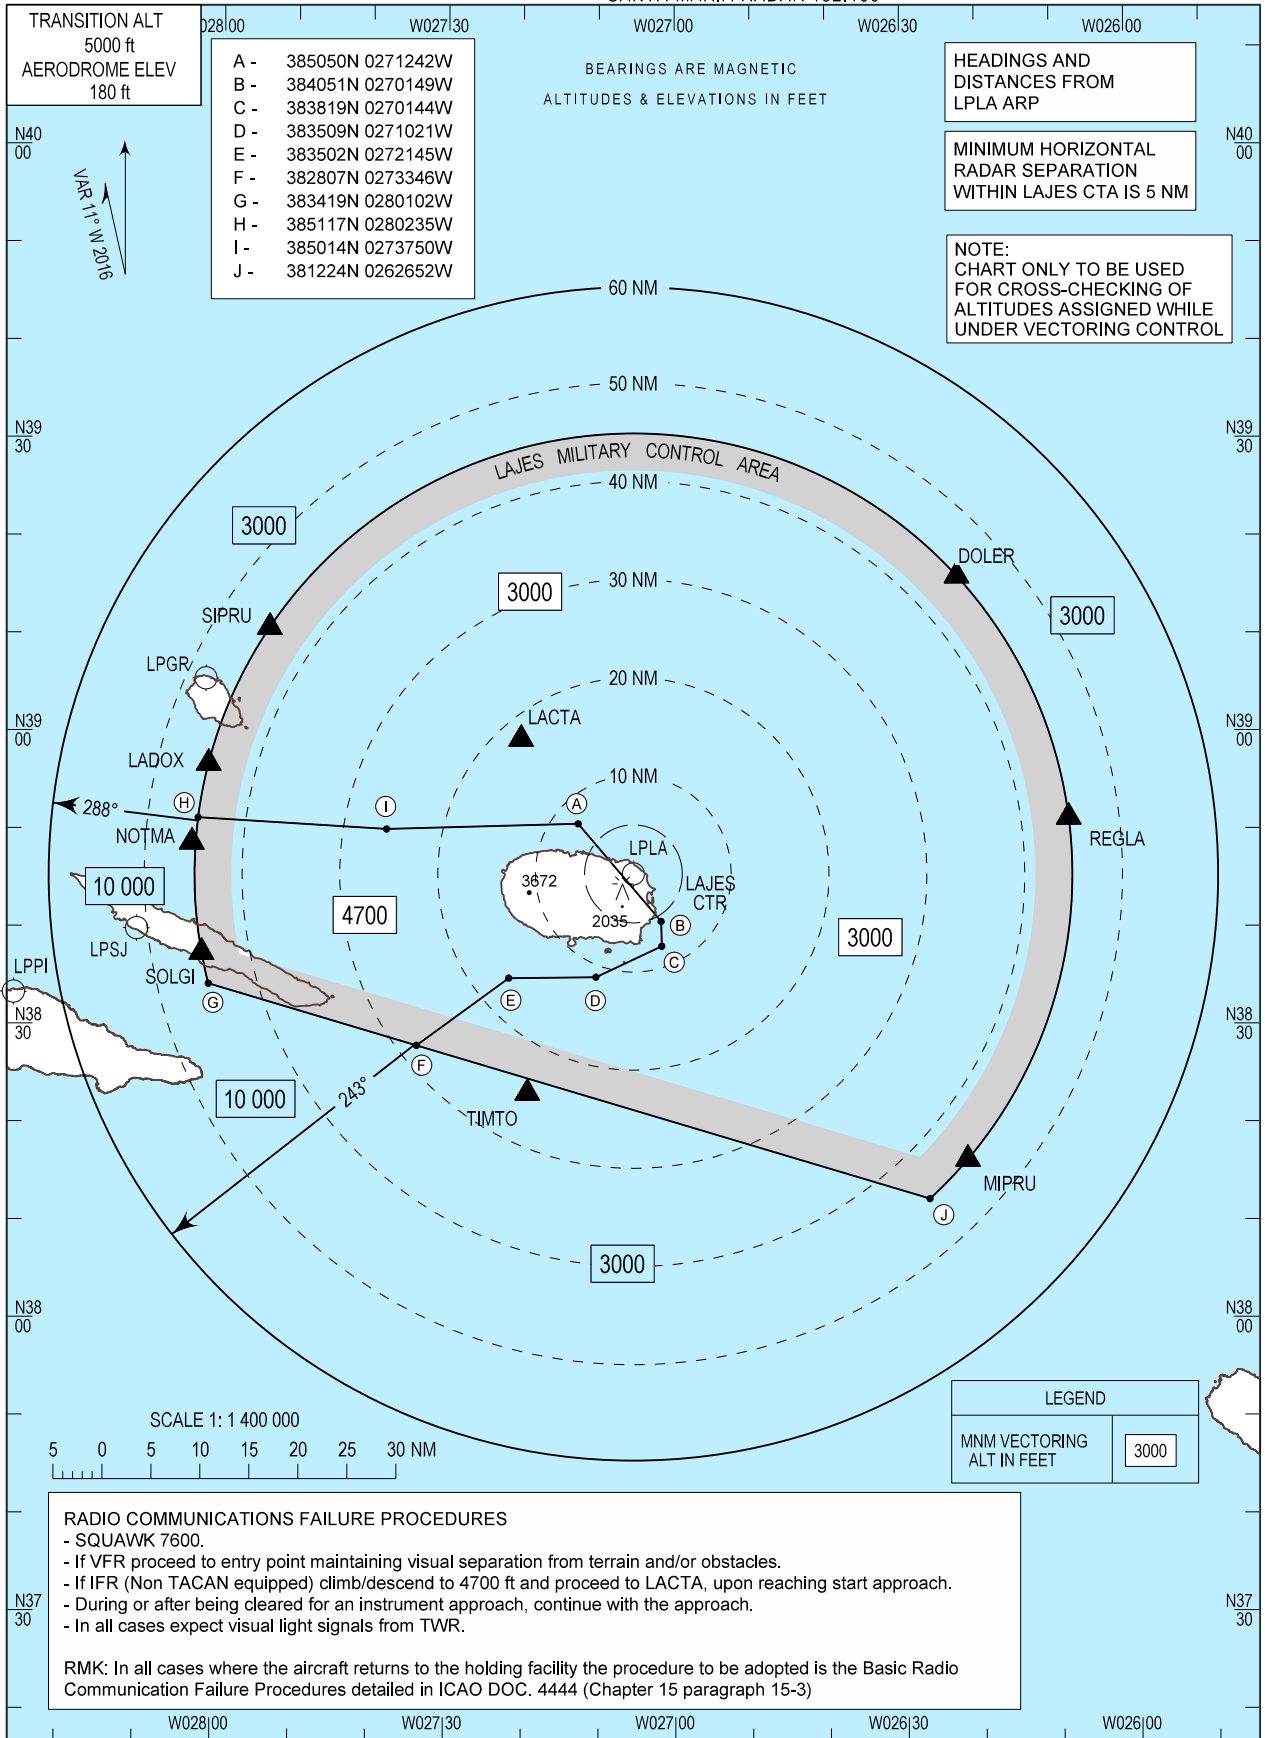

ATC SURVEILLANCE MINIMUM  
ALTITUDE CHART - ICAO

LAJES ATIS 120.300 SANTA MARIA RADIO  
LAJES APPROACH 135.000 5598 kHz  
LAJES TOWER 122.100 8906 kHz  
LAJES DELIVERY 134.100  
SANTA MARIA RADAR 132.150

LAJES  
LPLA

NDB GP withdrawn.