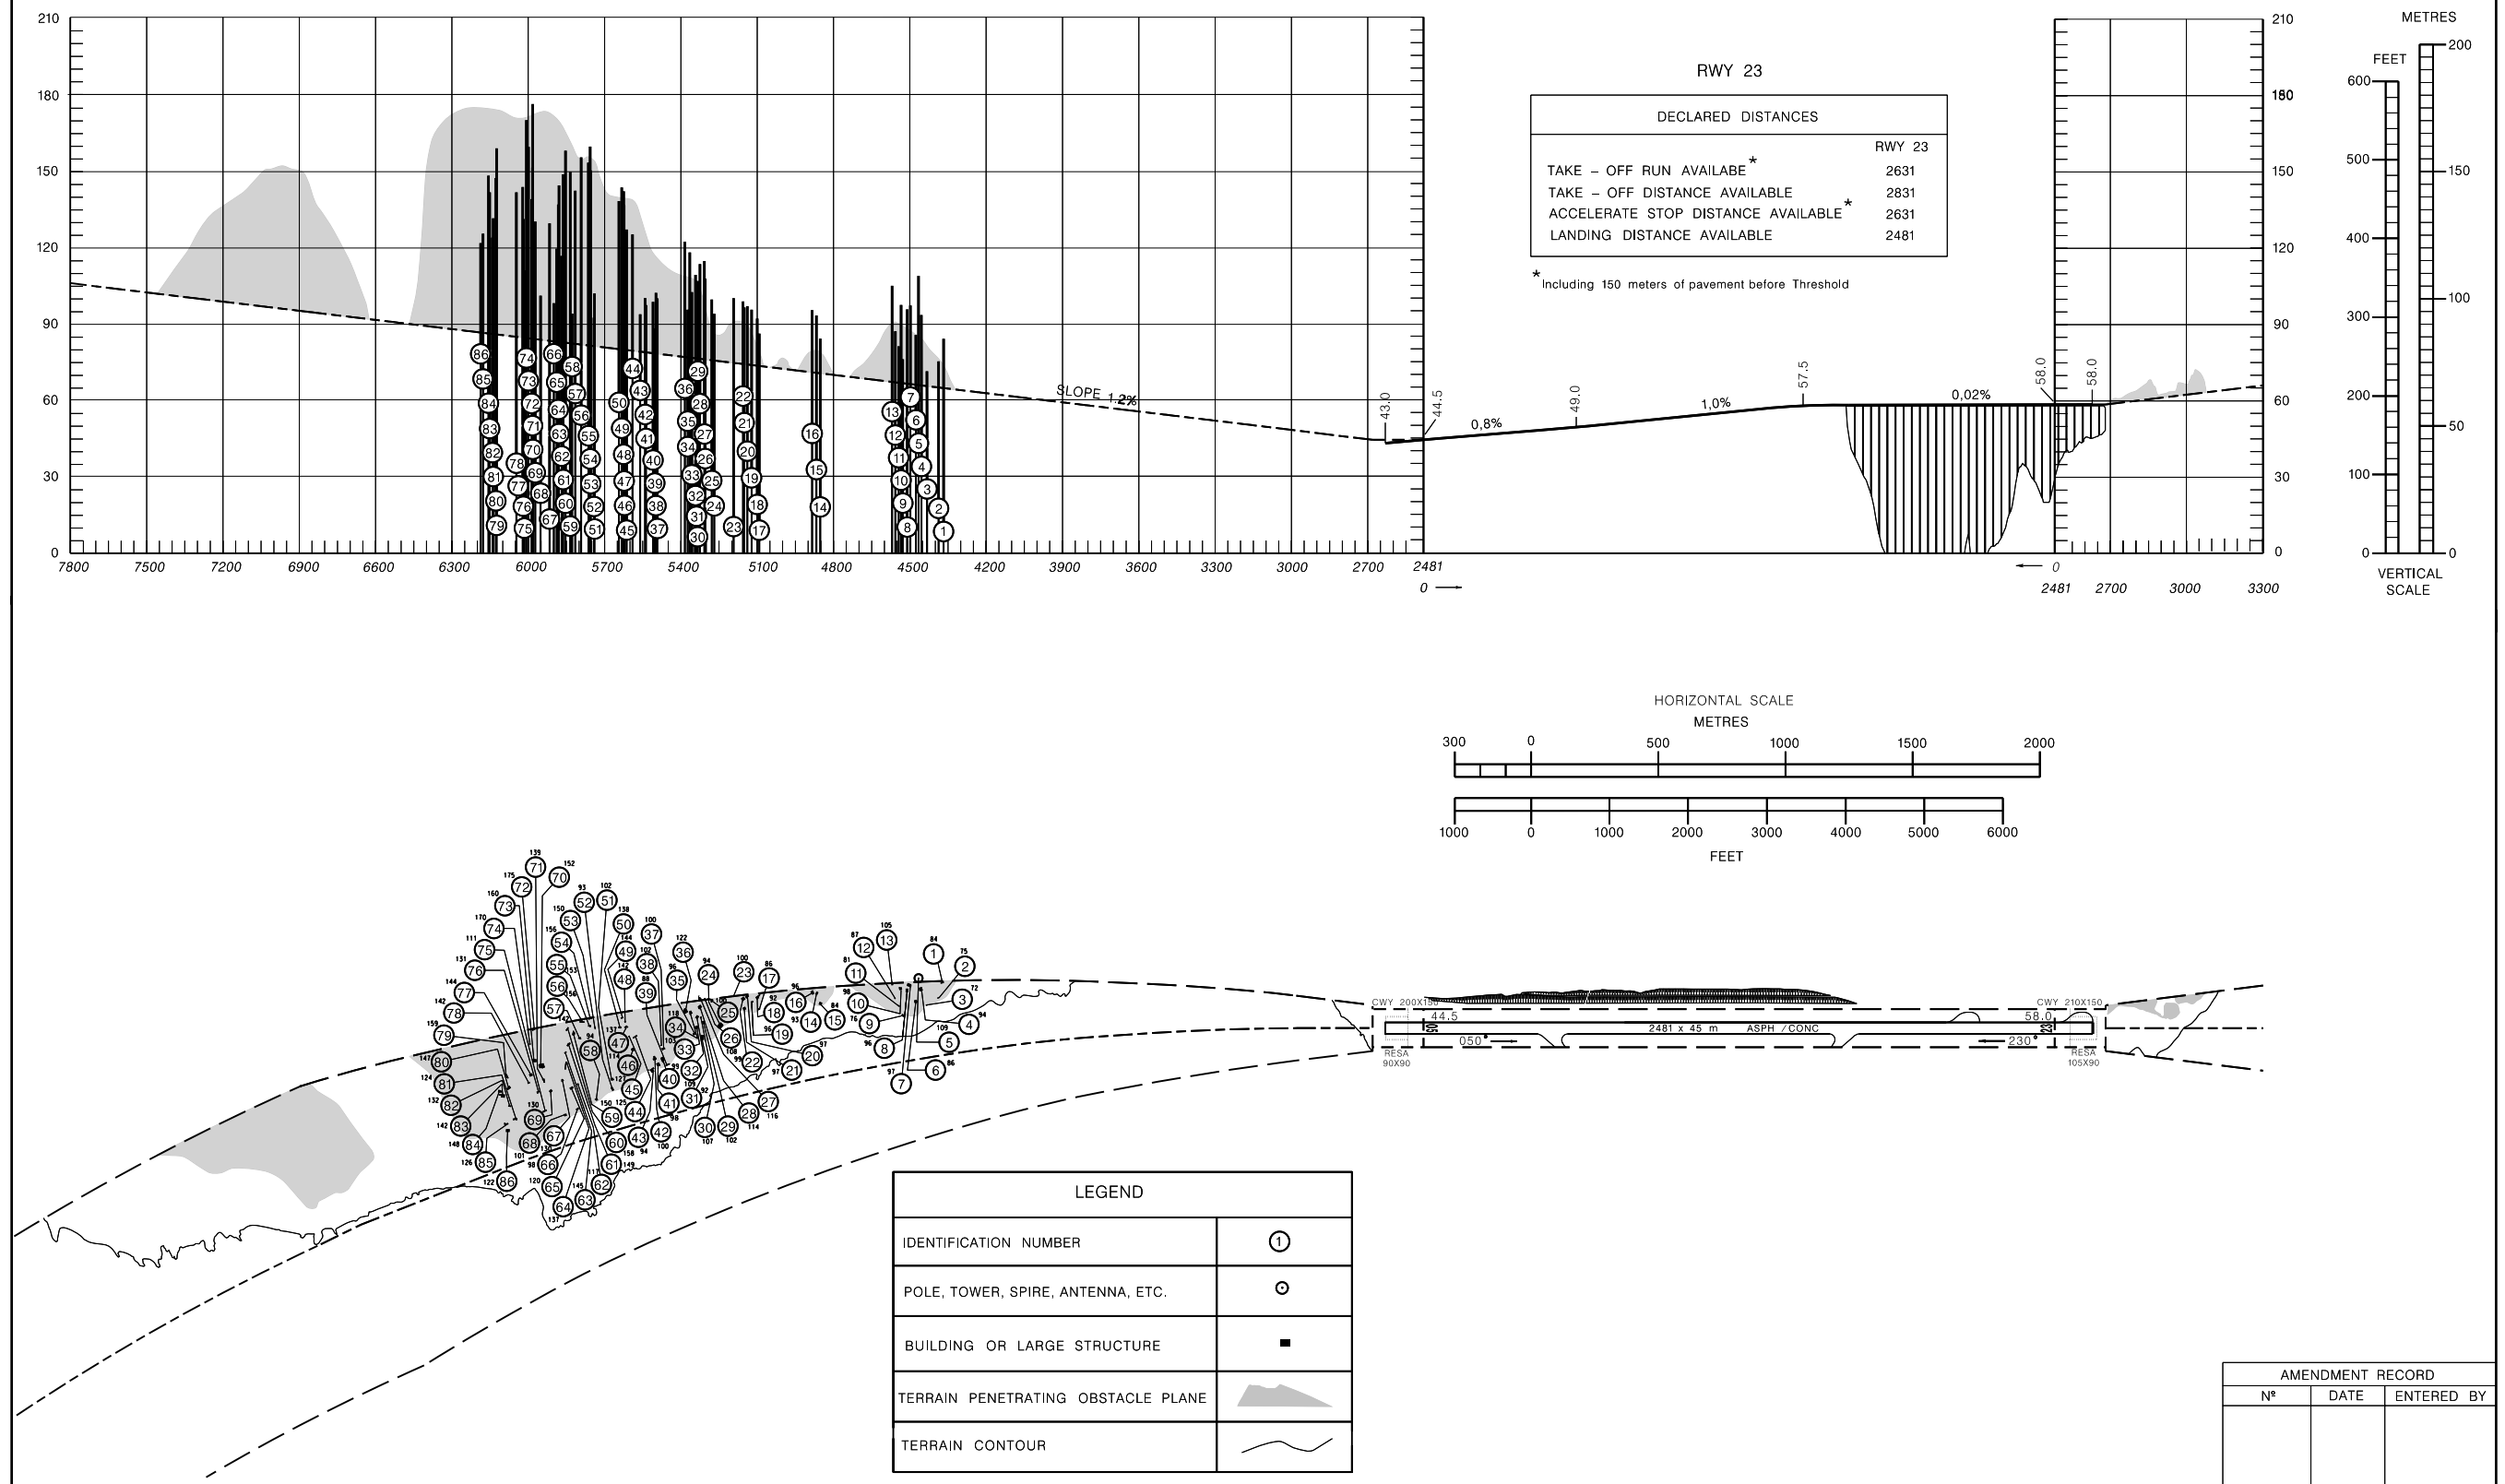

AERODROME OBSTACLE CHART - ICAO  
TYPE A ( OPERATING LIMITATIONS )

MADEIRA

MAGNETIC VARIATION 05° W - 2013

New MAG Variations (2013)