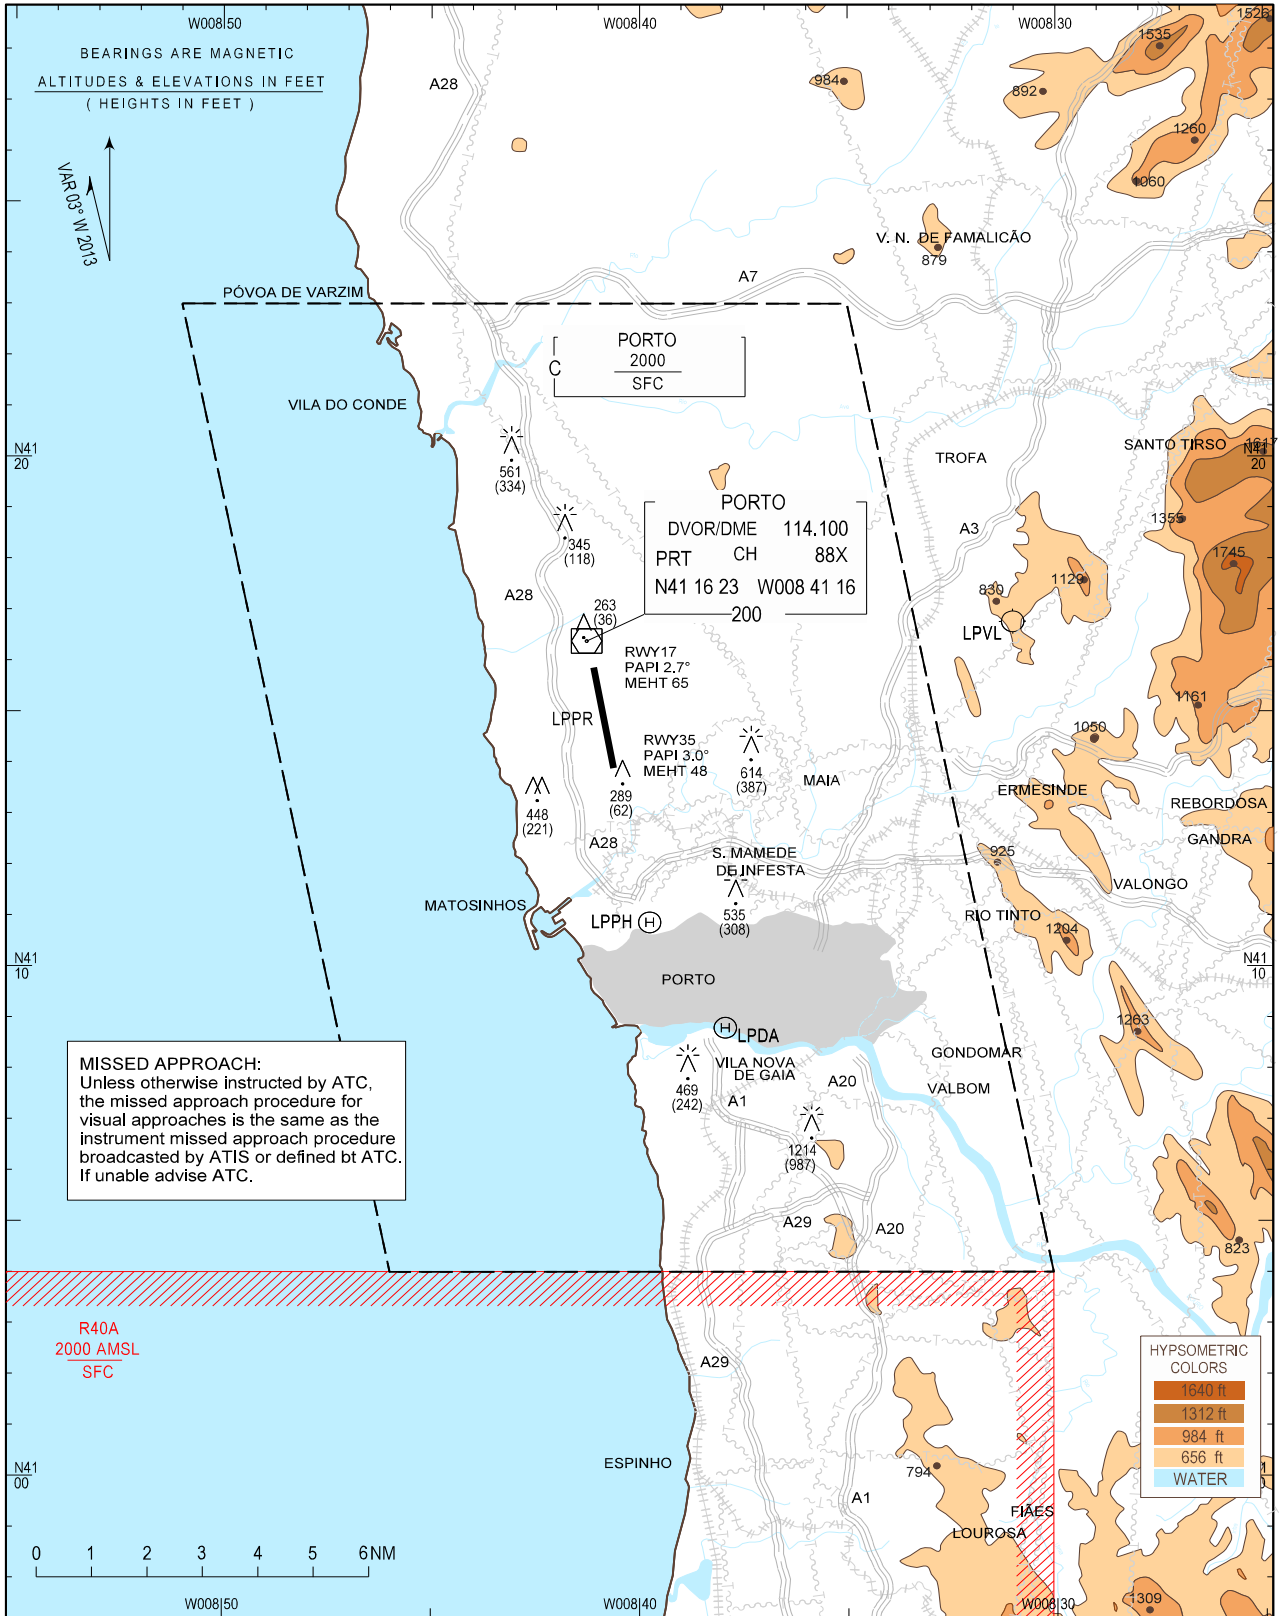

**VISUAL
APPROACH
CHART - ICAO**

AD ELEV 227 ft
HEIGHTS RELATED
TO AD ELEV

PORTO INFORMATION 124.305
PORTO APPROACH 121.105
PORTO TOWER 118.005

**PORTO
LPPR**

Missed approach text box, chart redrawn.