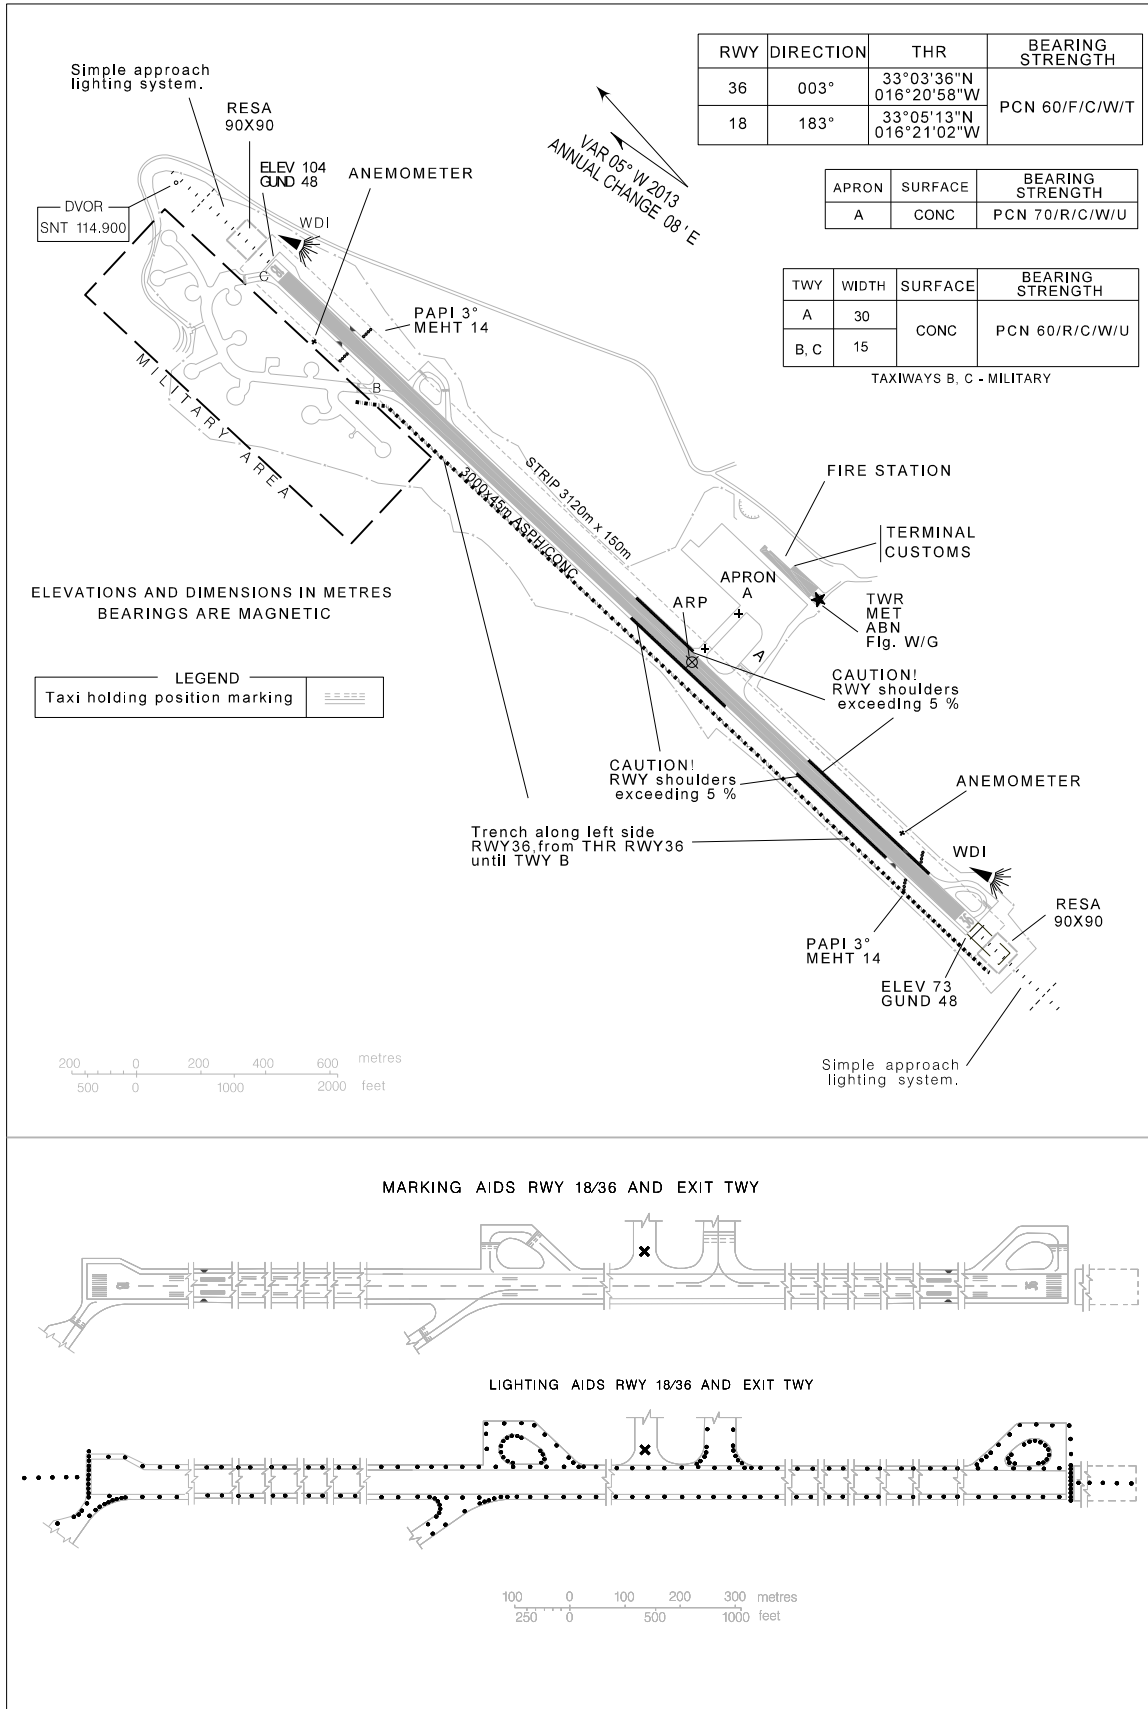

AERODROME CHART - ICAO 33 04 15 N PORTO SANTO TOWER 120.055 PORTO SANTO
016 20 59 W ELEV 104 m LPPS

New CS and FREQ.