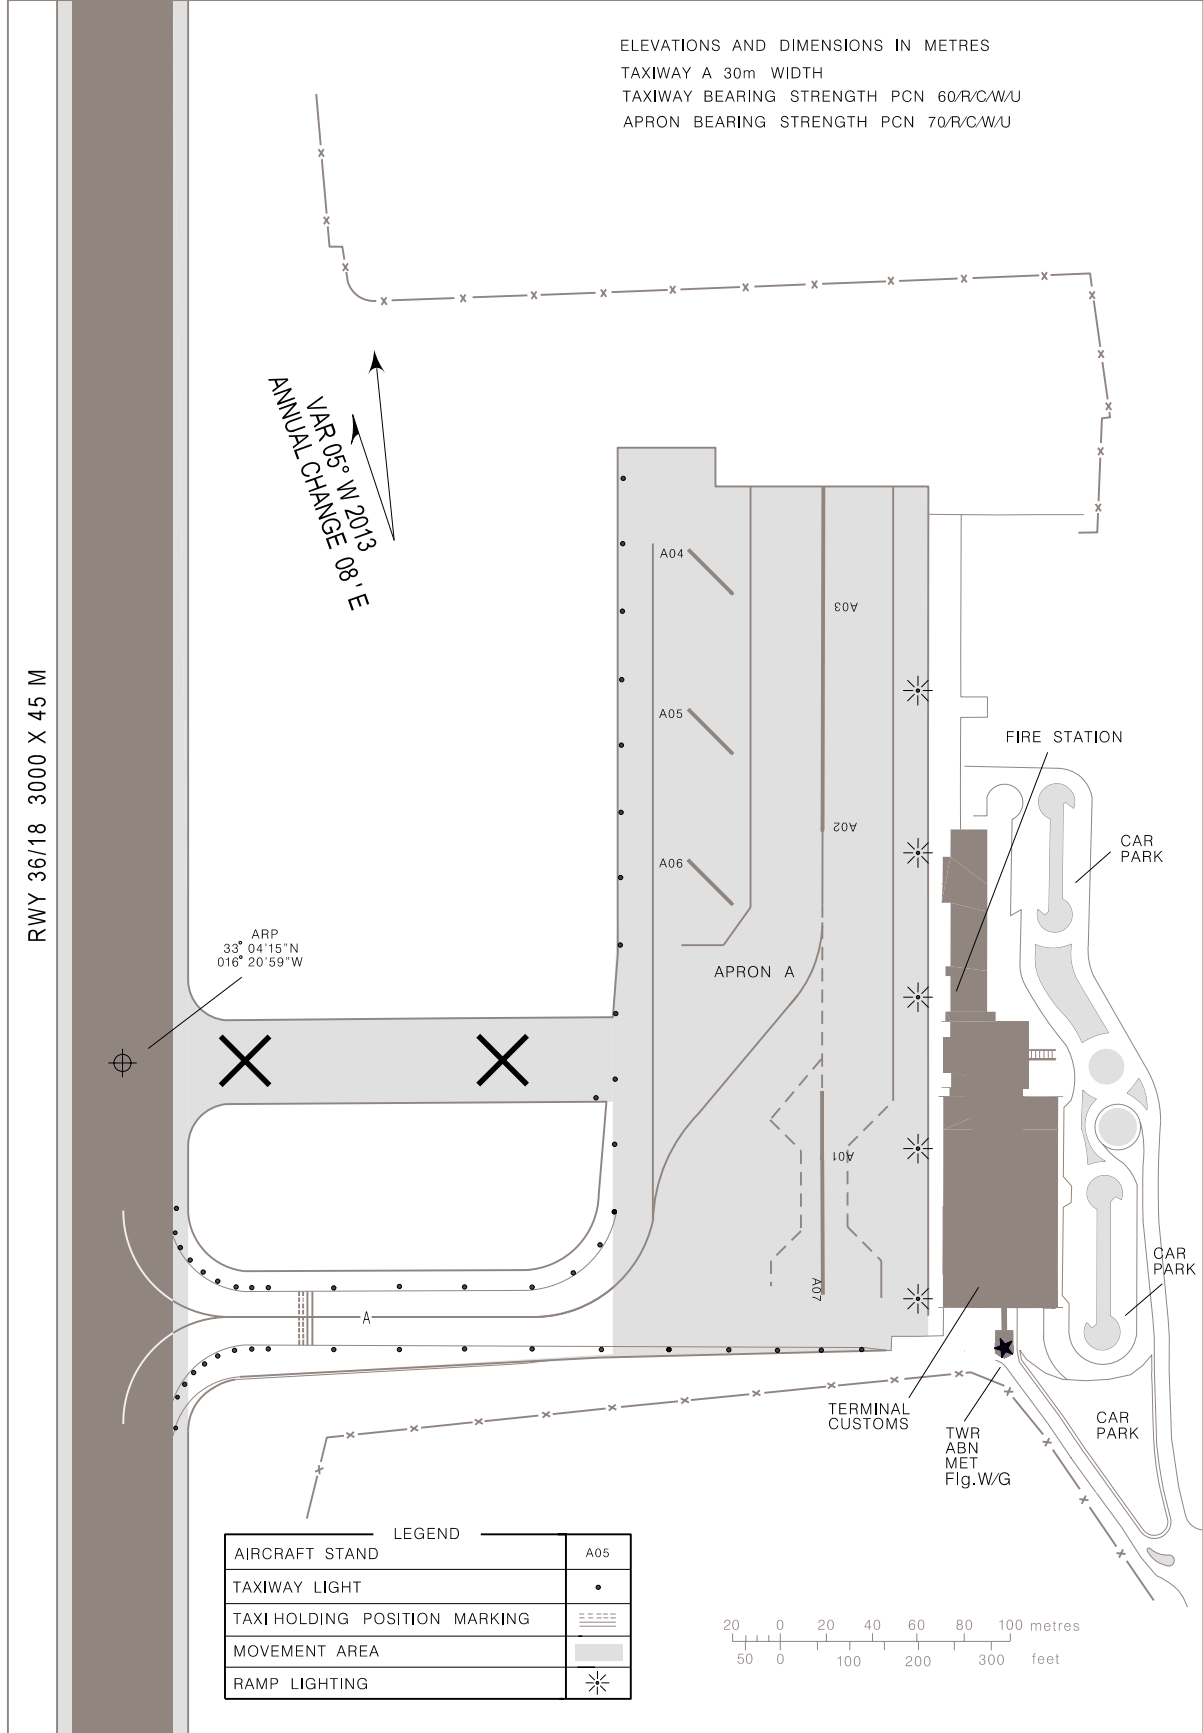

AIRCRAFT PARKING/
DOCKING CHART-ICAO

APRON ELEV.
79 m

TWR 120.050

PORTO SANTO (LPPS)

New MAG Variation (2013)