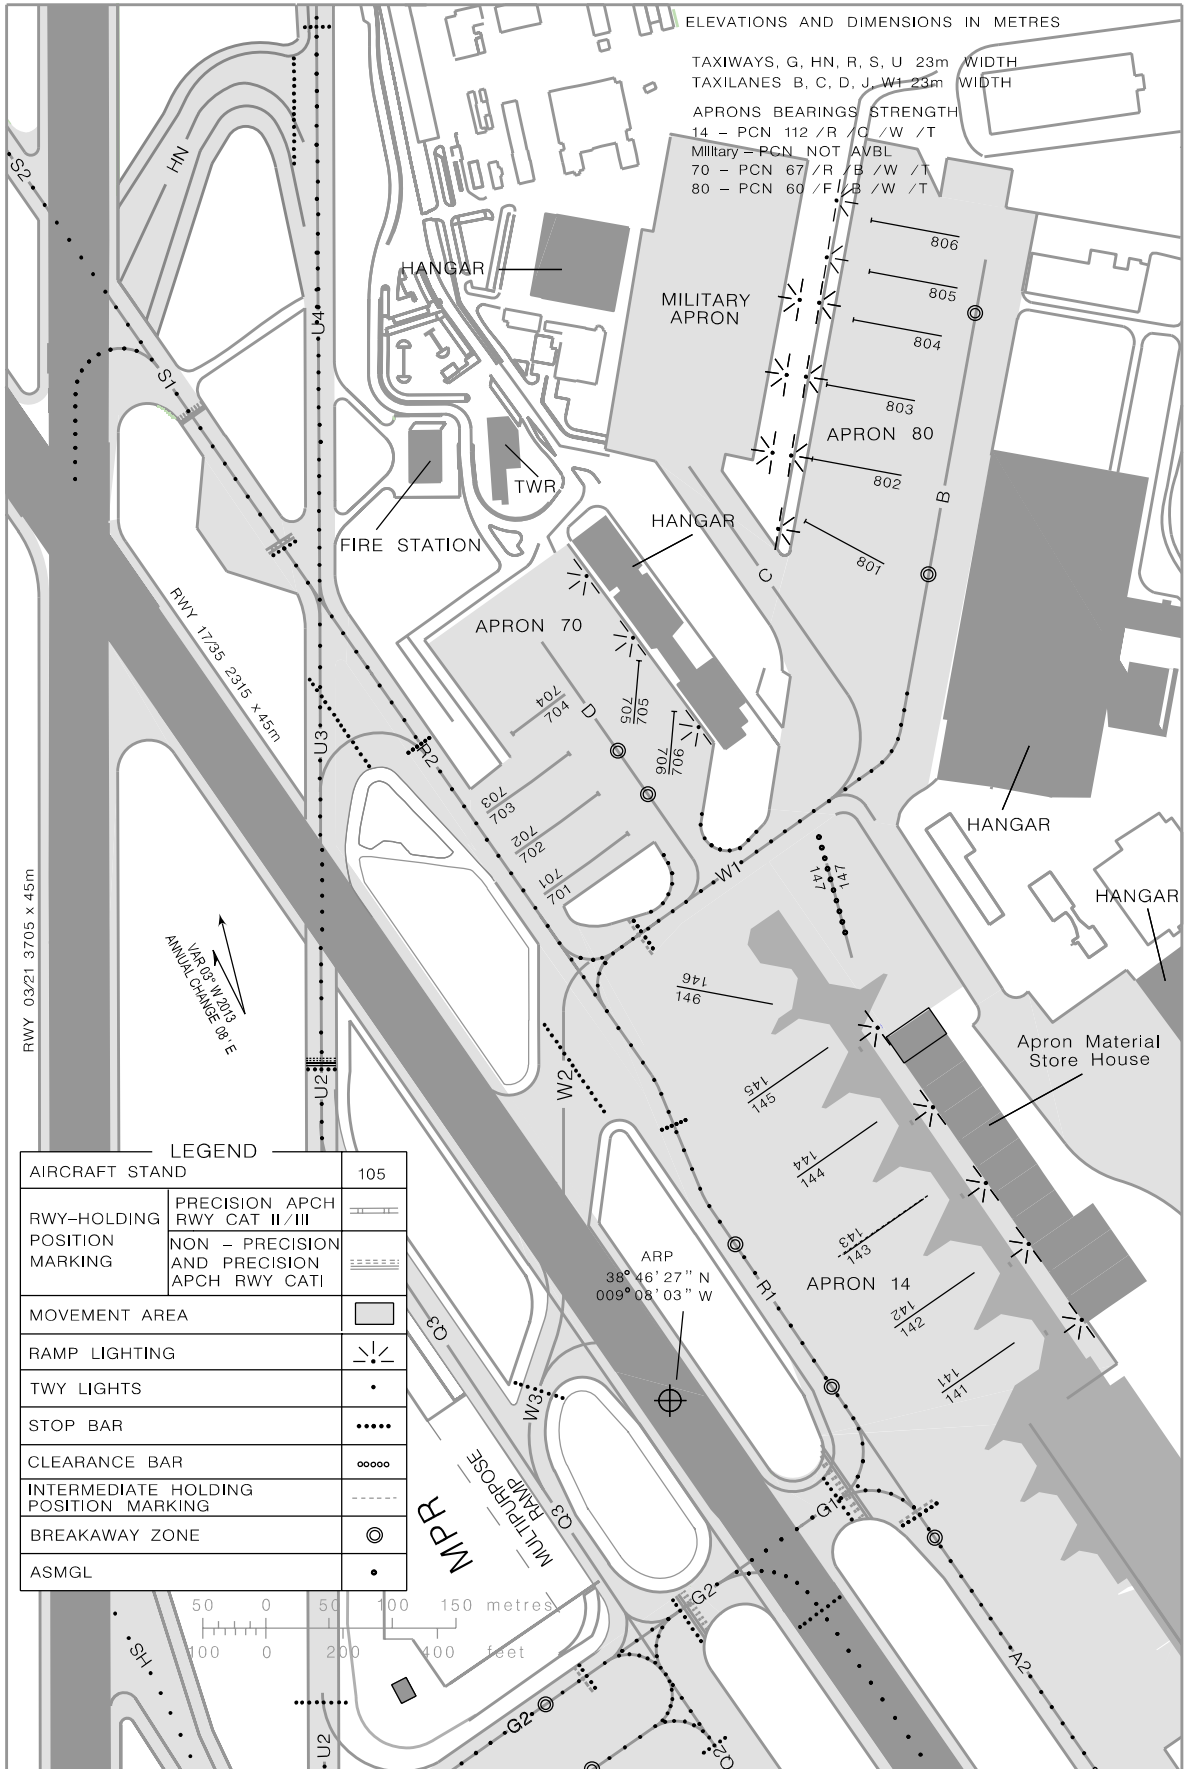

AIRCRAFT PARKING /
DOCKING CHART-ICAO

APRON ELEV.
14-100m; 70-102m
80-98m; Military-100m

ATIS - 124.150 /121.950 TWR - 118.100 /118.500
CLD - 118.950 /118.500 GND - 121.750 /118.500

LISBOA

Declared Distances Changed