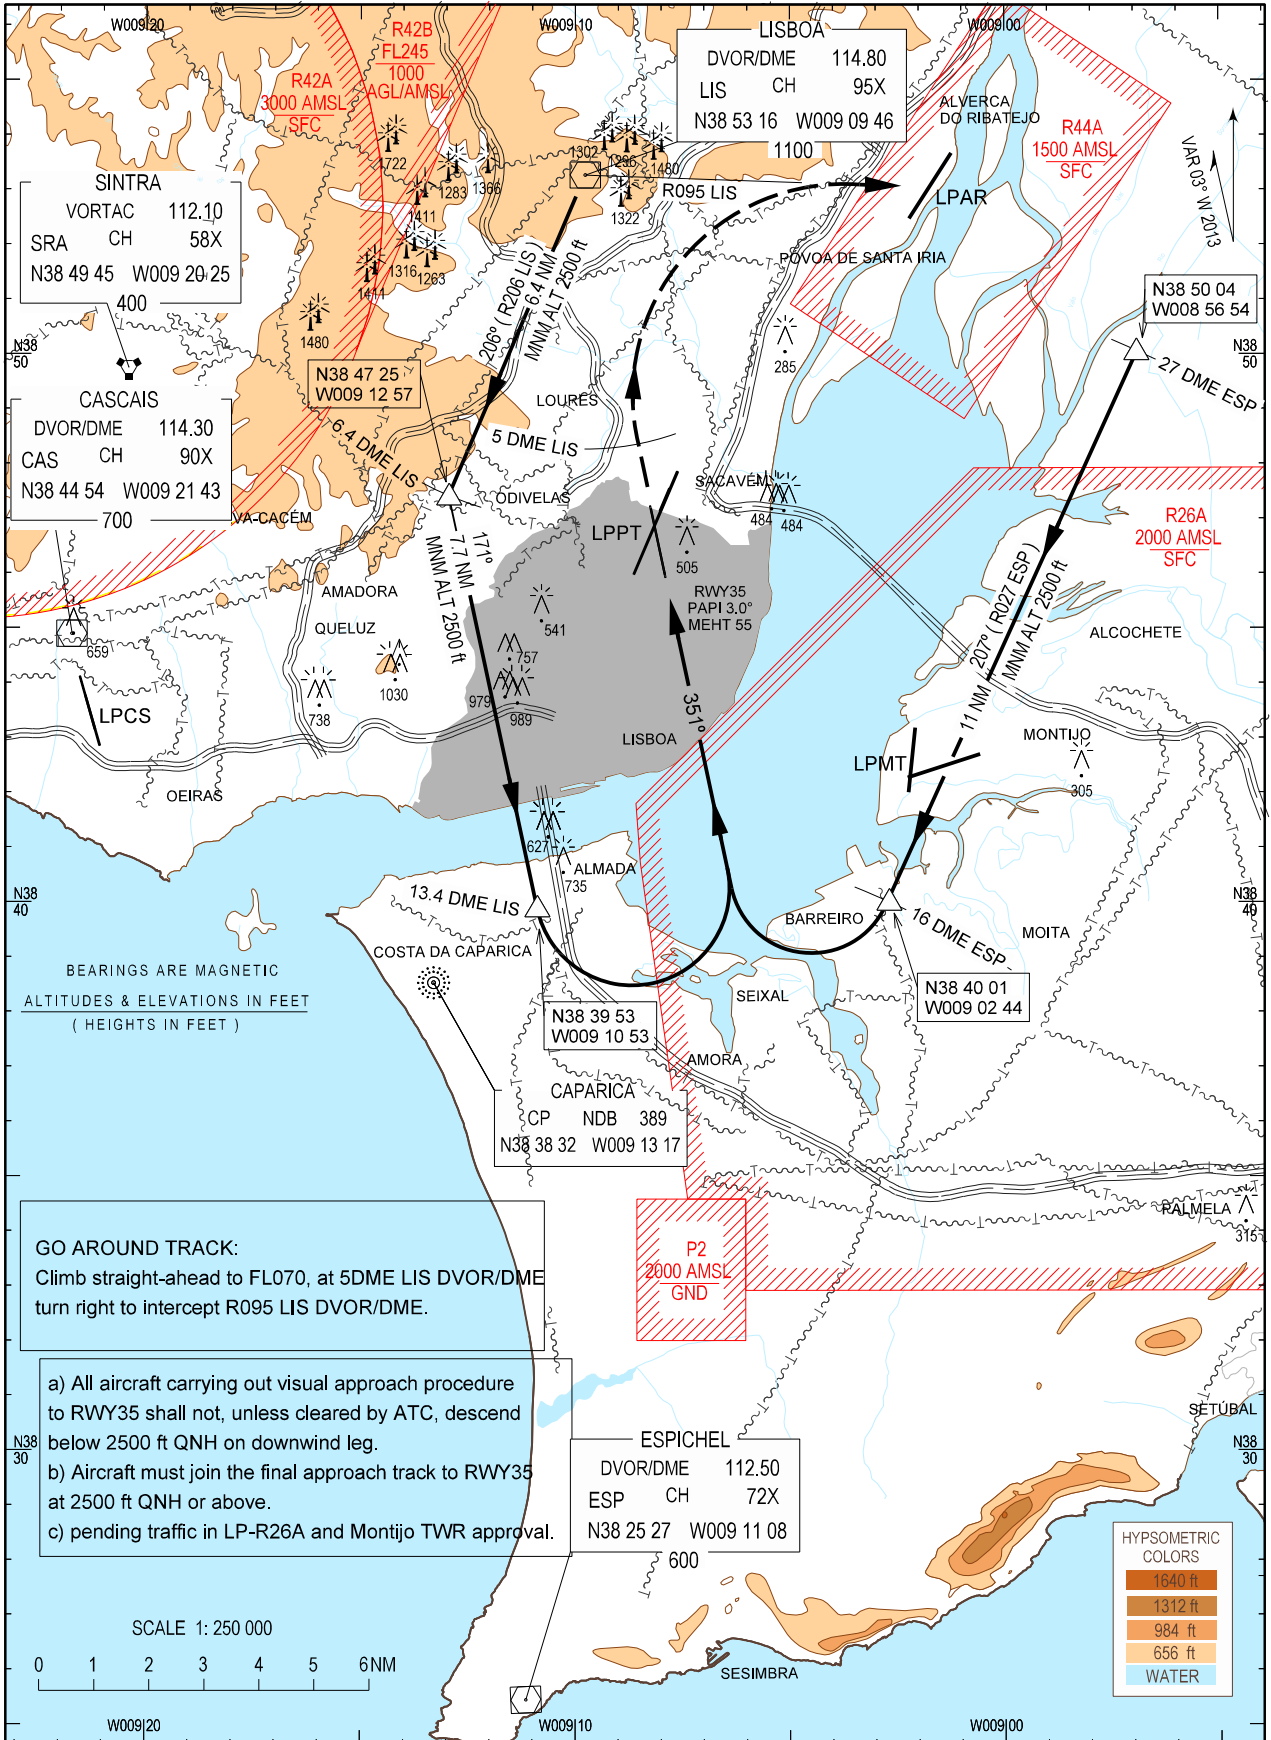

VISUAL APPROACH PROCEDURE

AD ELEV 374 ft
HEIGHTS RELATED TO AD ELEV

ATIS 124.150
APP 119.100
TWR 118.100

LISBOA
LPPT RWY35

CTC APP removed from GO AROUND TRACK.