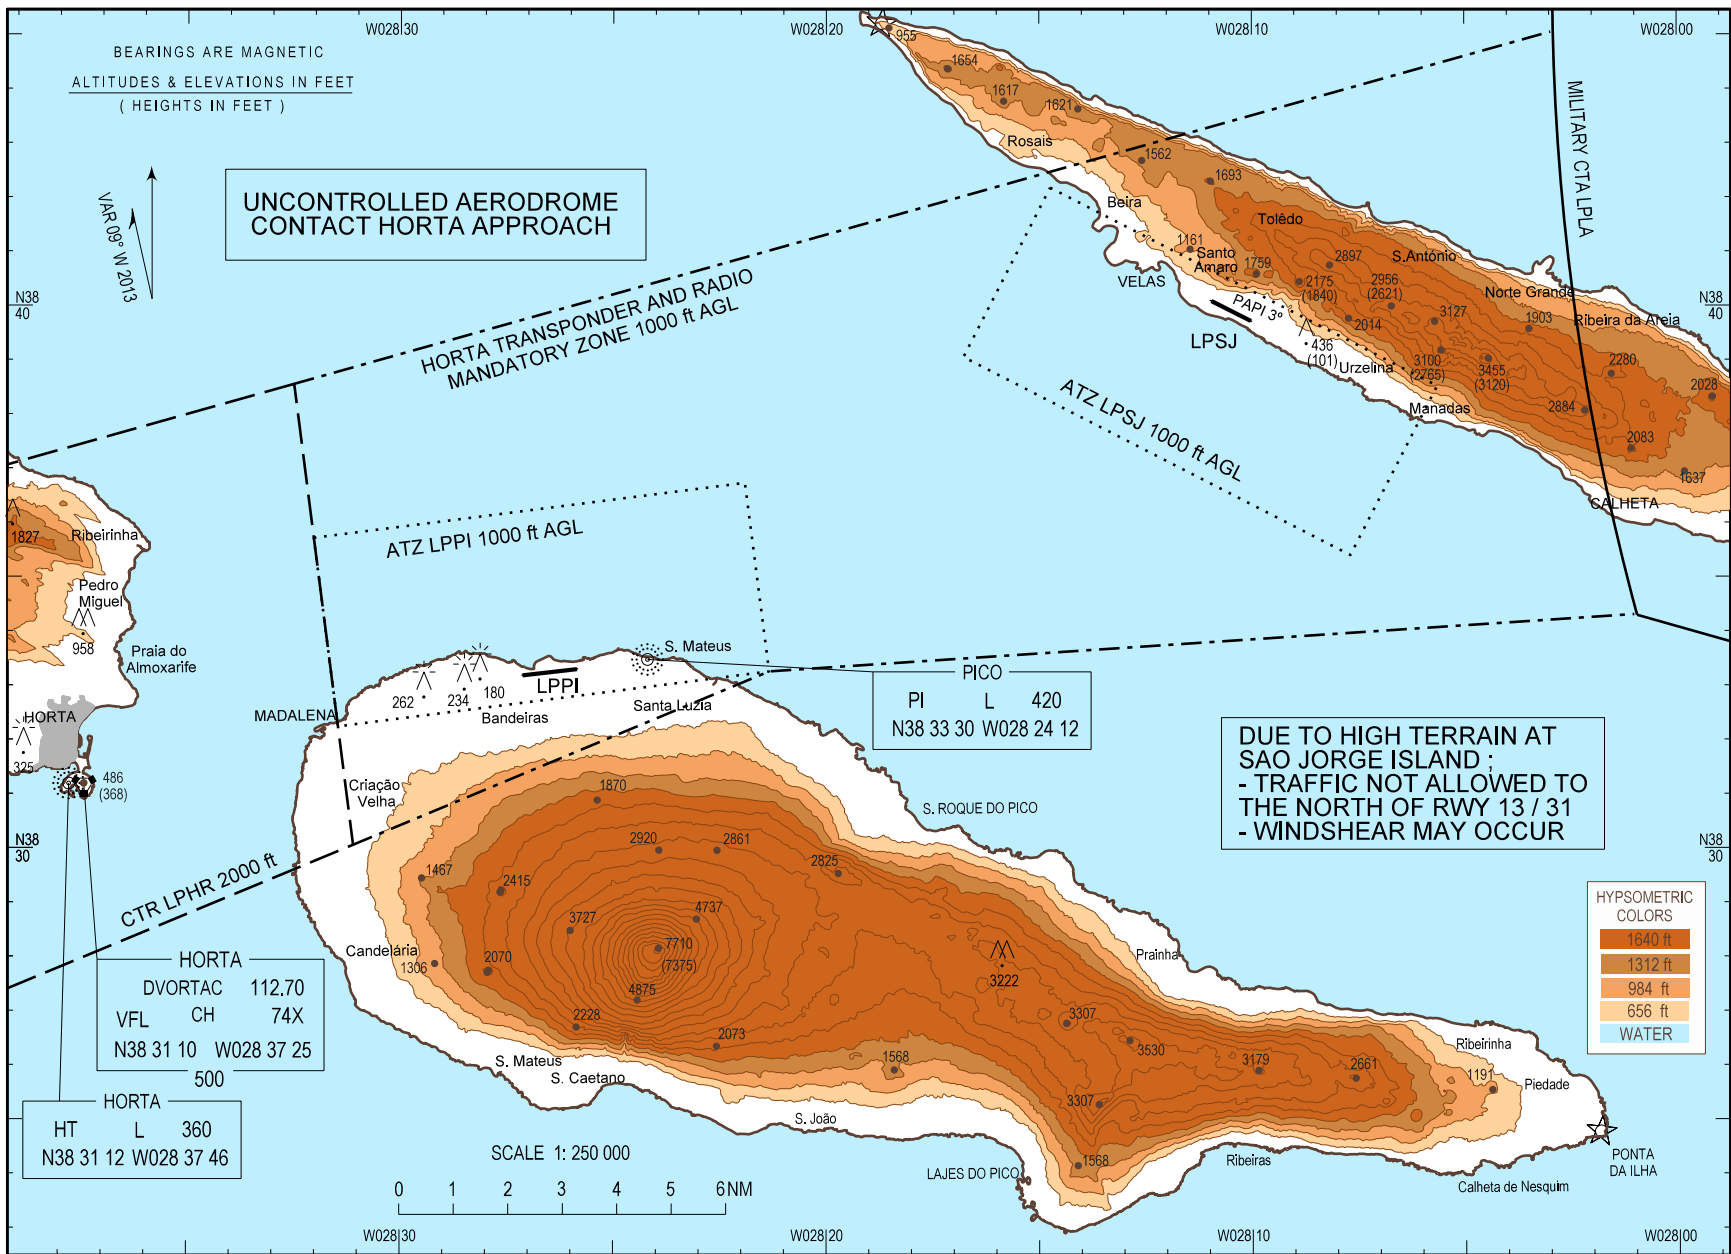

VISUAL  
APPROACH  
CHART - ICAO

AD ELEV 335 ft  
HEIGHTS RELATED  
TO AD ELEV

S.JORGE AFIS - 119.800  
HORTA TWR - 118.000  
HORTA APP - 120.600

SÃO JORGE  
LPSJ

AFIS FREQ changed.