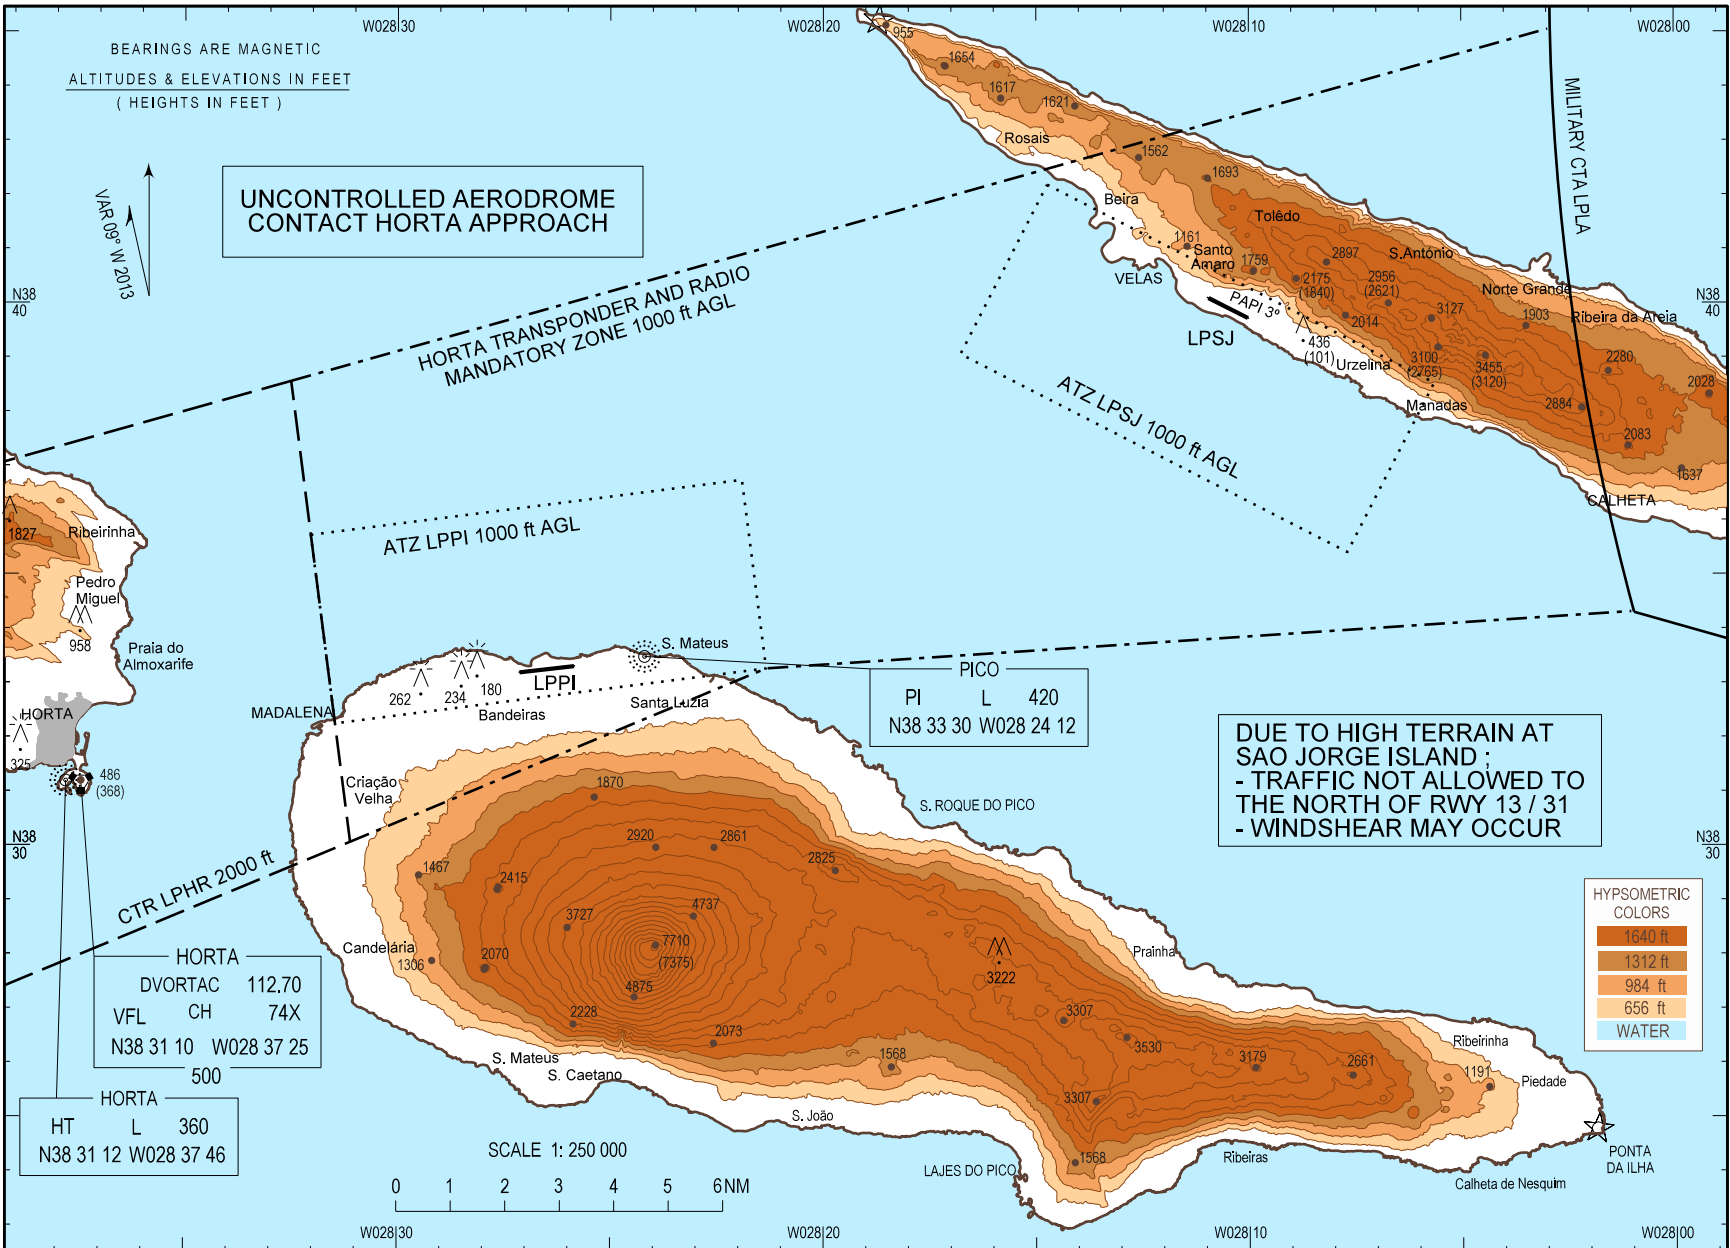

VISUAL
APPROACH
CHART - ICAO

AD ELEV 335 ft
HEIGHTS RELATED
TO AD ELEV

S.JORGE AFIS - 119.800
HORTA TWR - 118.000
HORTA APP - 120.600

SÃO JORGE
LPSJ

AFIS FREQ changed.