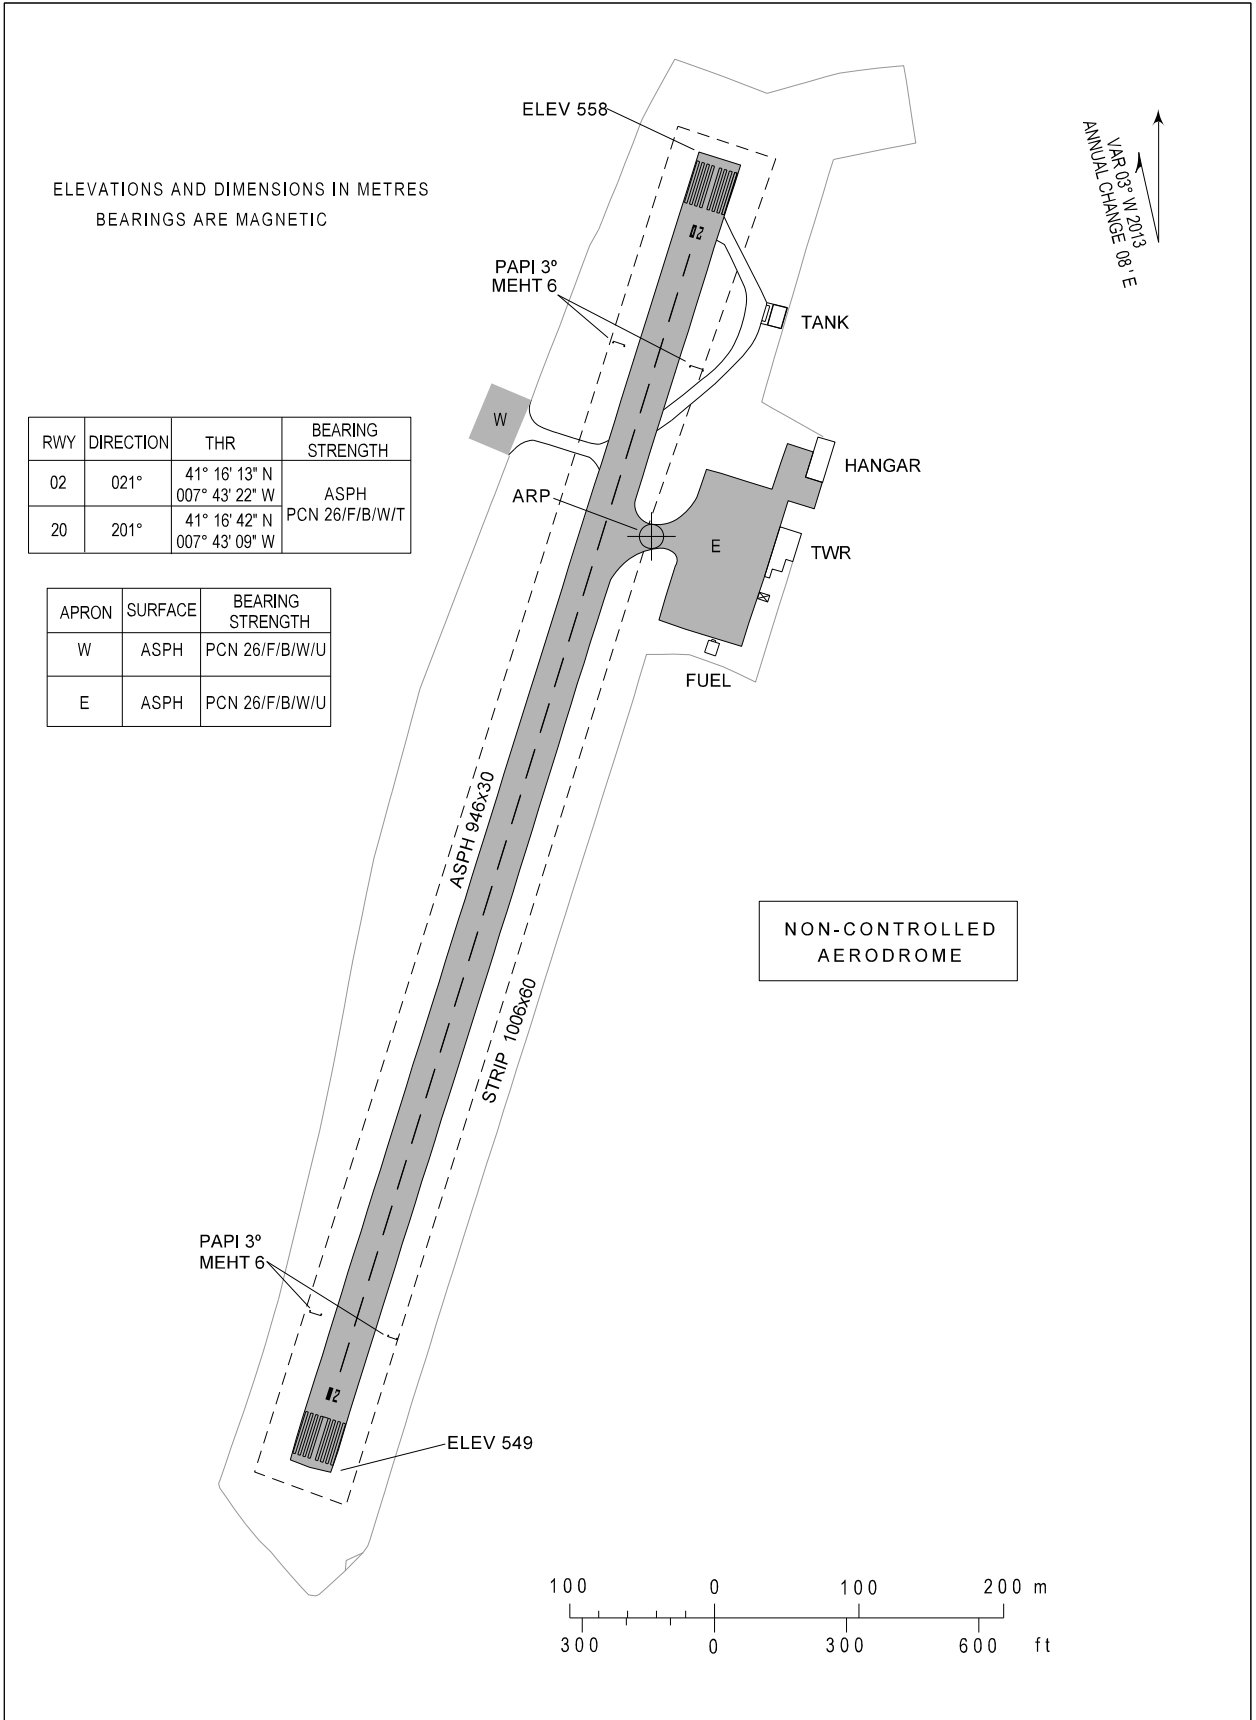

AERODROME CHART - ICAO

41°16'32"N  
007°43'12"W

ELEV 558 m

VILA REAL INFORMATION 122.900  
LISBOA INFORMATION 130.900  
LISBOA CONTROL 132.305

VILA REAL / LPVR

New CS and FREQ.