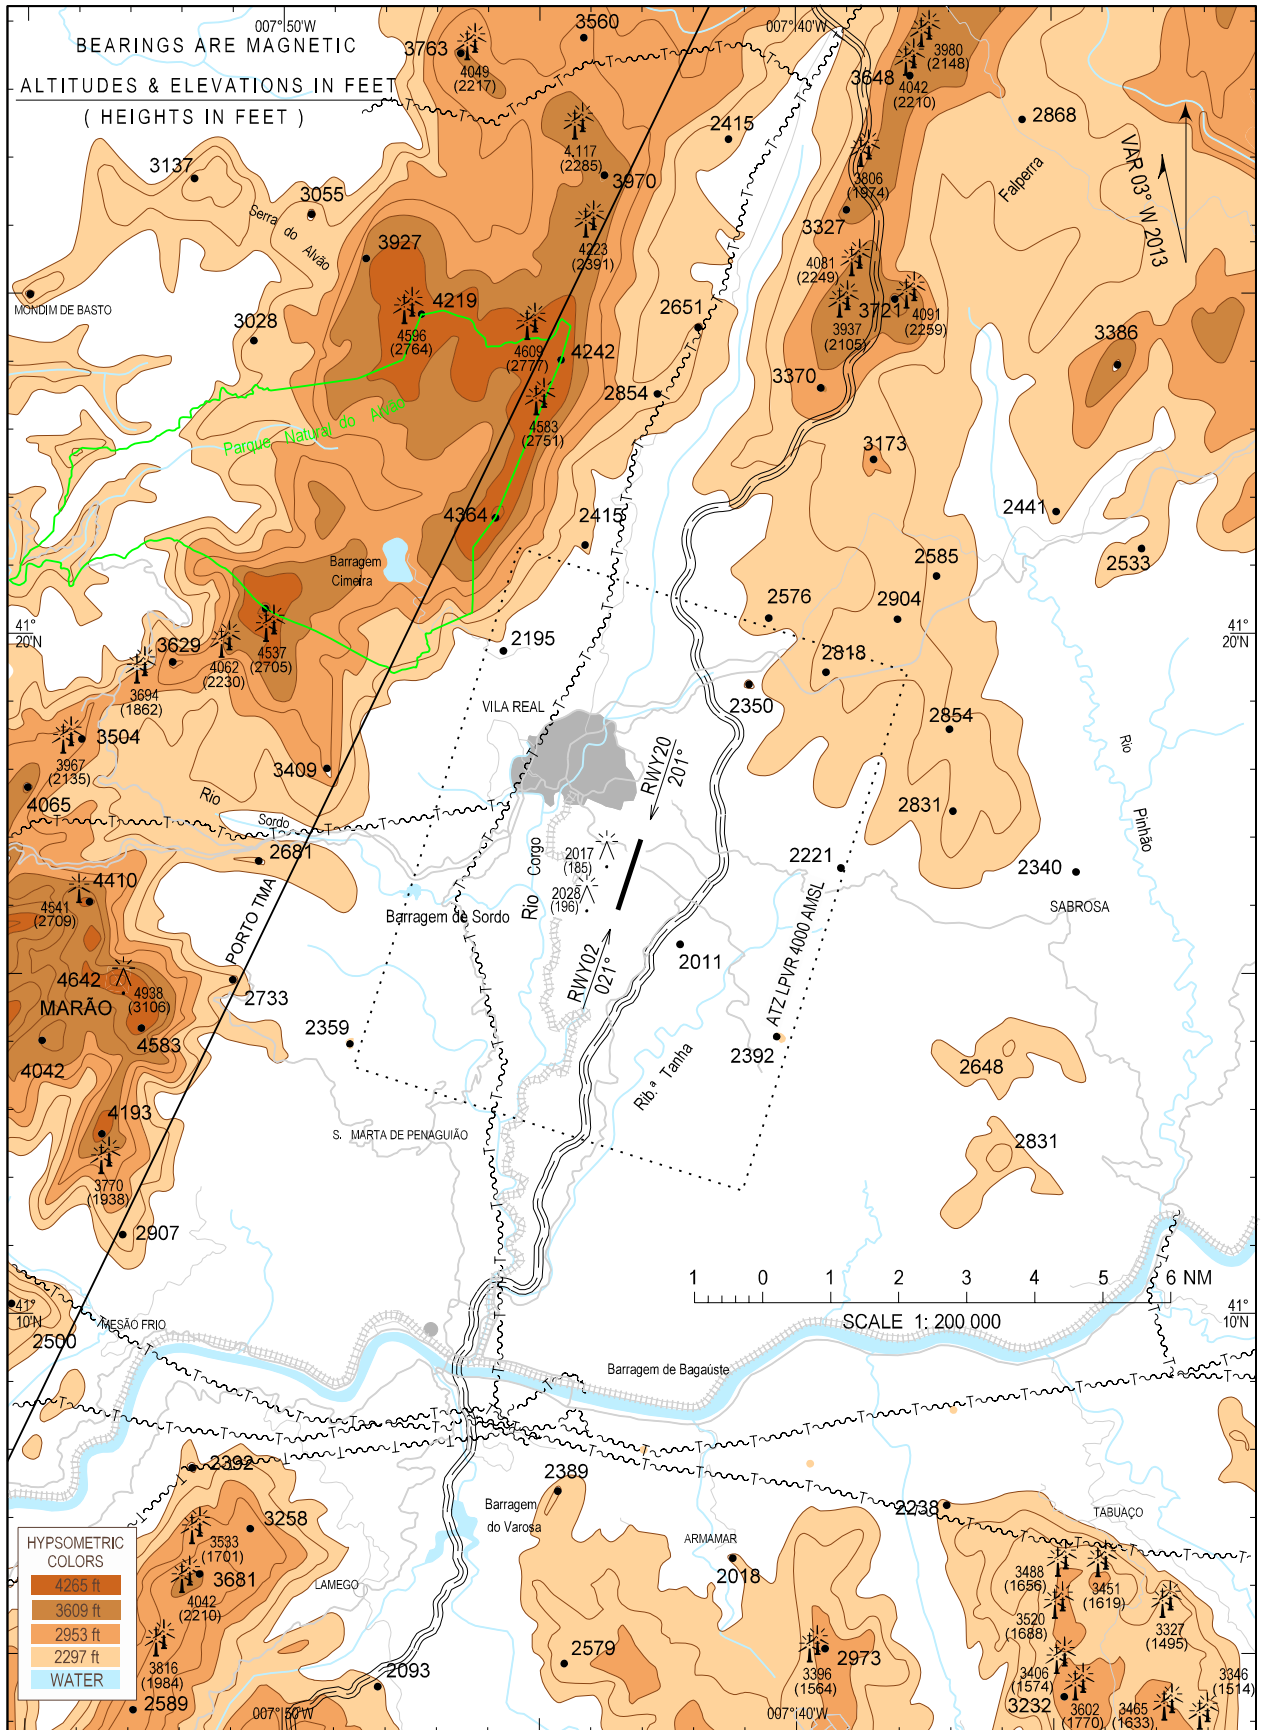

VISUAL  
APPROACH  
CHART - ICAO

AD ELEV 1832ft  
HEIGHTS RELATED  
TO AD ELEV

ACC 132.300  
FIS 130.900  
AFIS 122.900

VILA REAL  
LPVR

Inserted ATZ and new OBST (windmill)