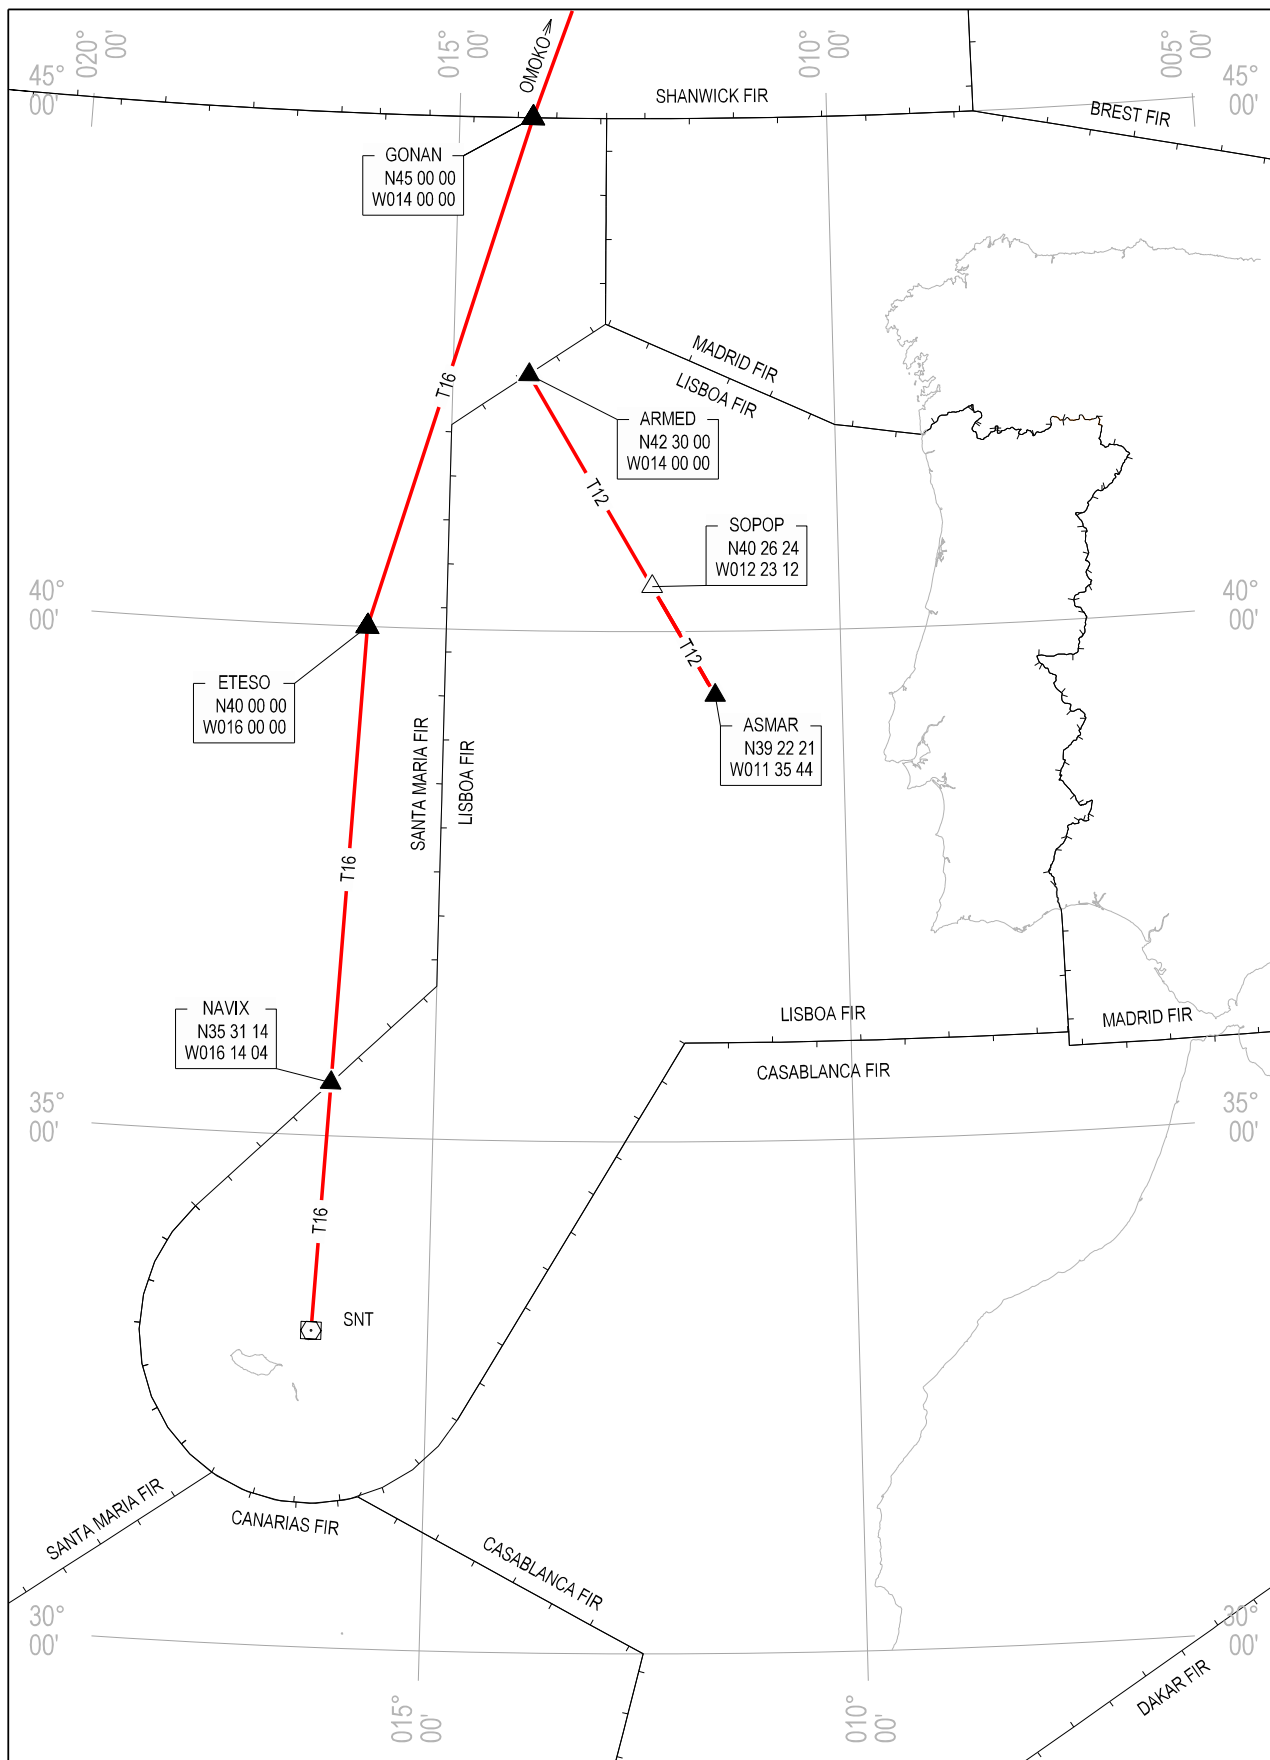

AIR TRAFFIC SERVICE SYSTEM
TANGO ROUTES - LPPO and LPPC

WPT 4016N replaced by WPT ETESO