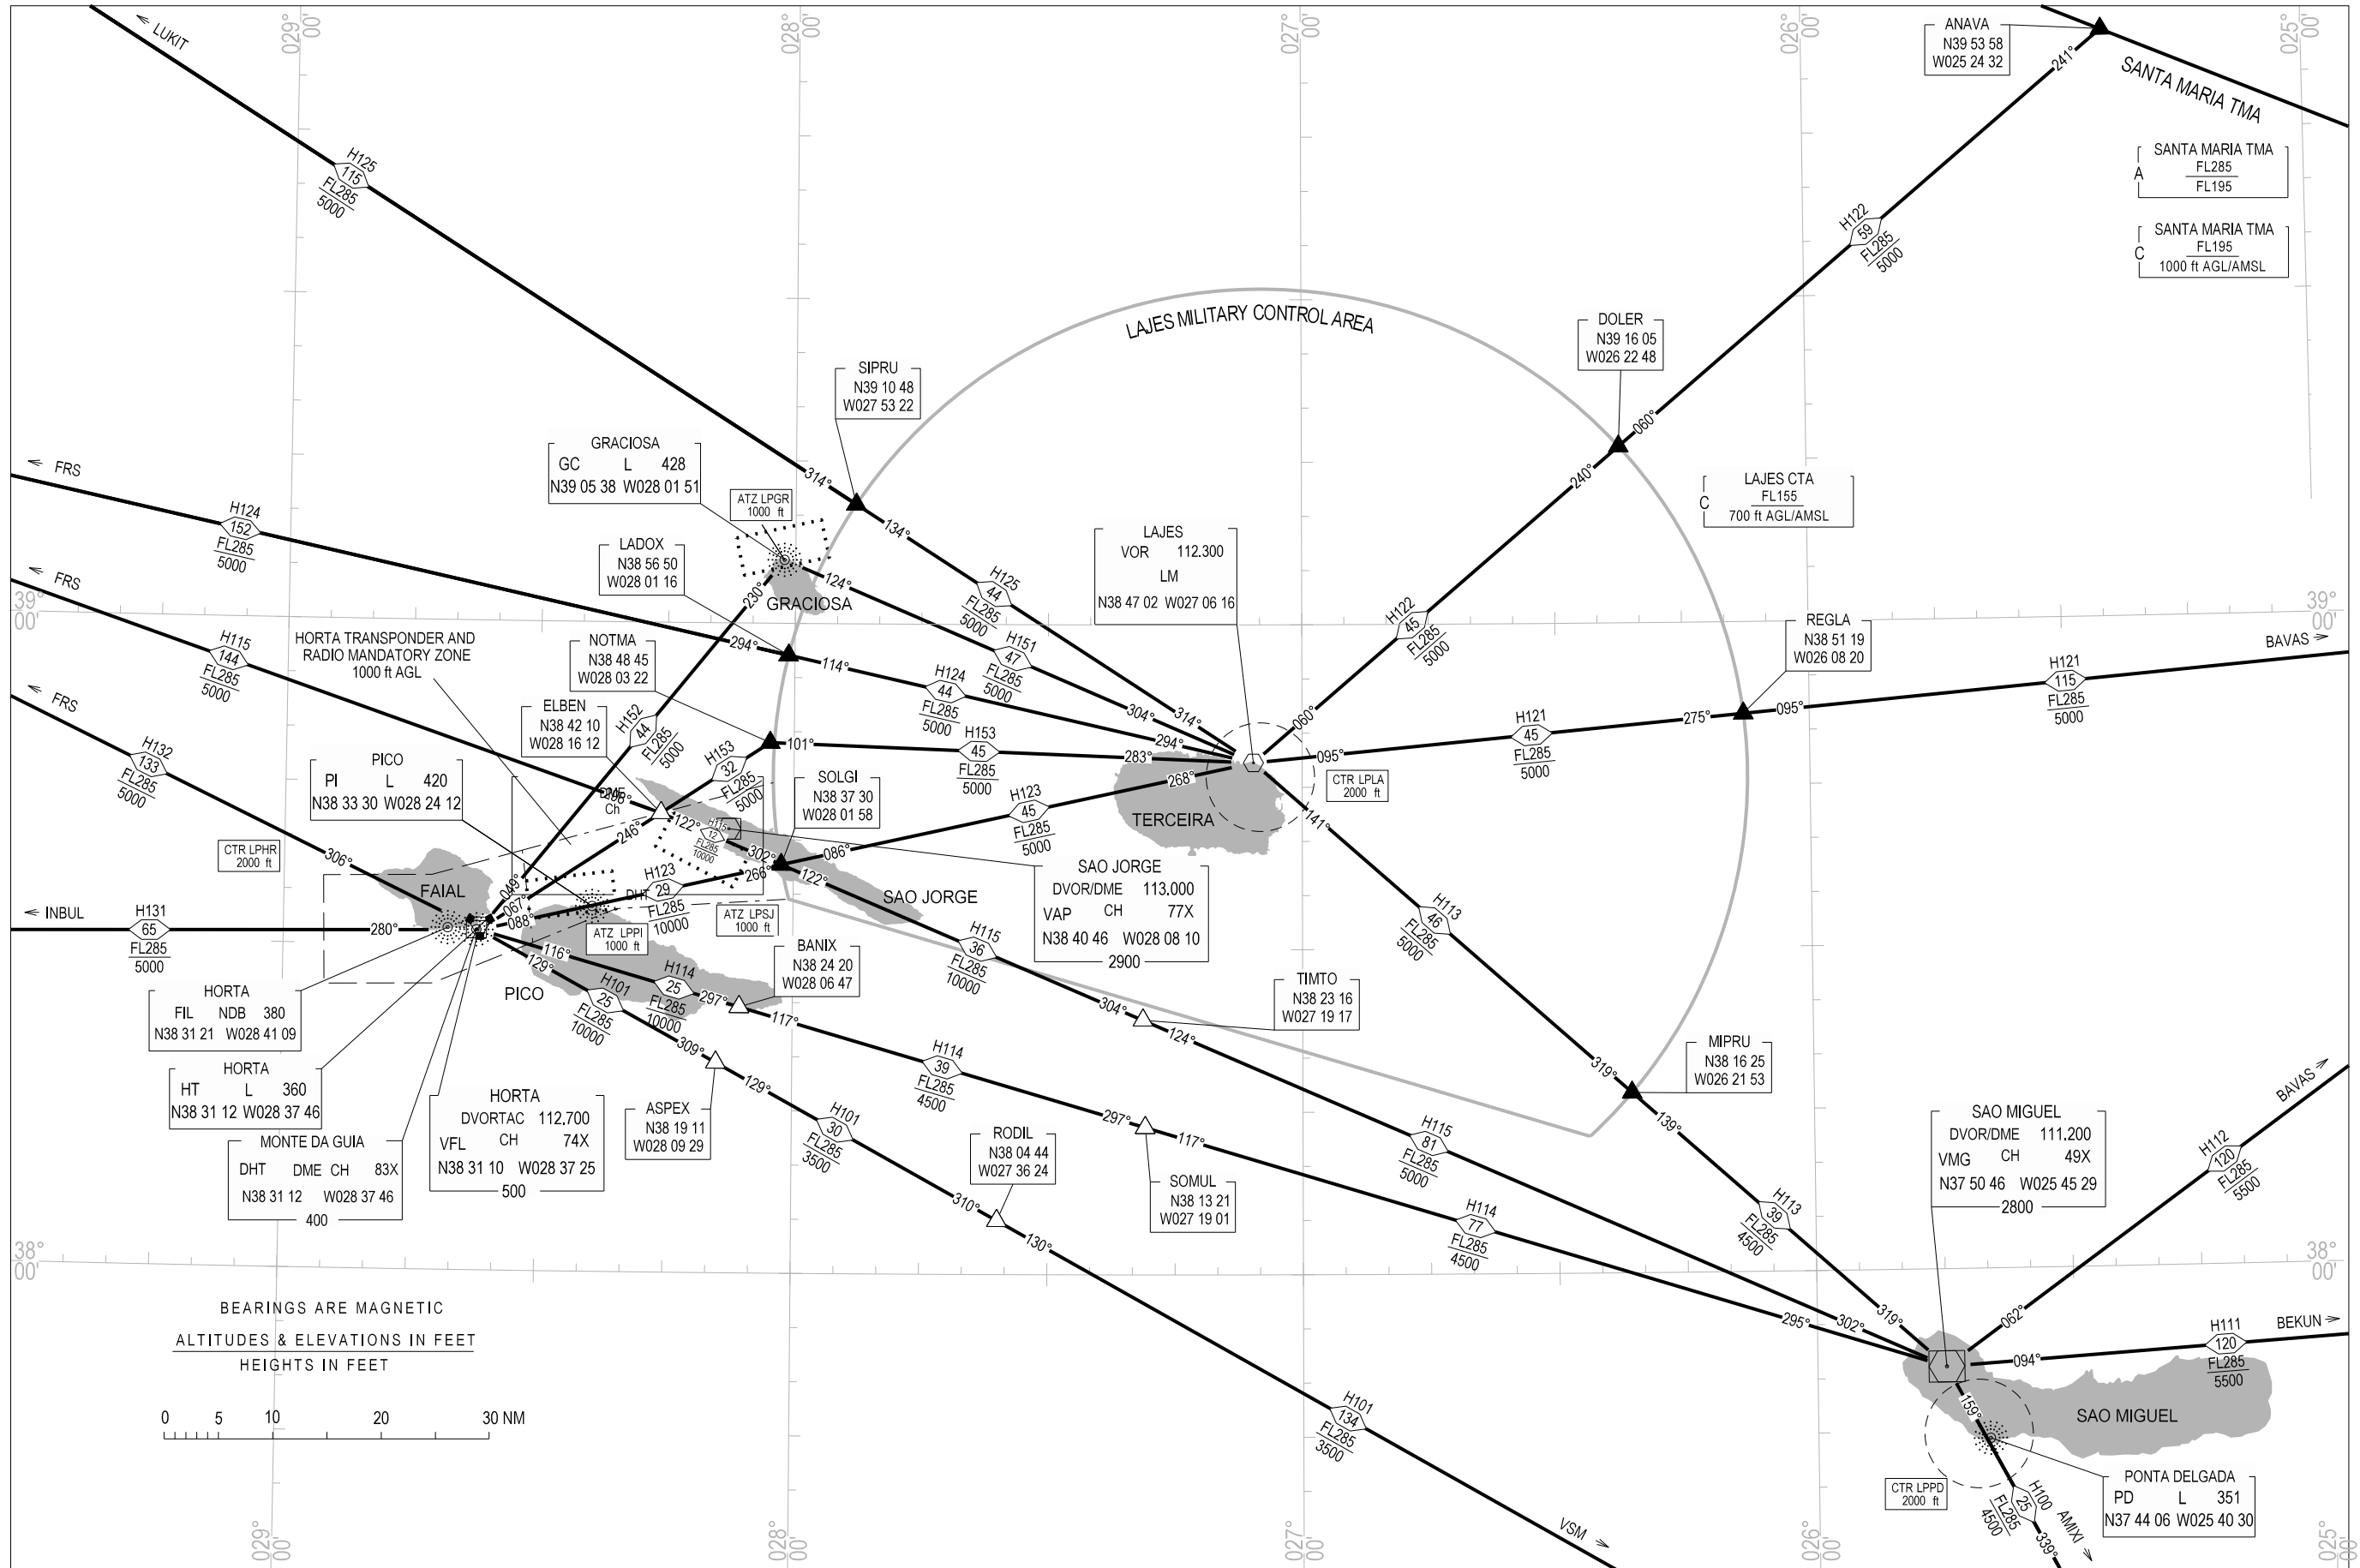

AREA CHART - ICAO

TERMINAL AREA CHART  
INBOUND, OUTBOUND AND TRANSIT ROUTING

TMA SANTA MARIA (LPAZ)  
DETAIL OF AREA MARKED ON CHART ENR 6.02-1

New DME DHT.