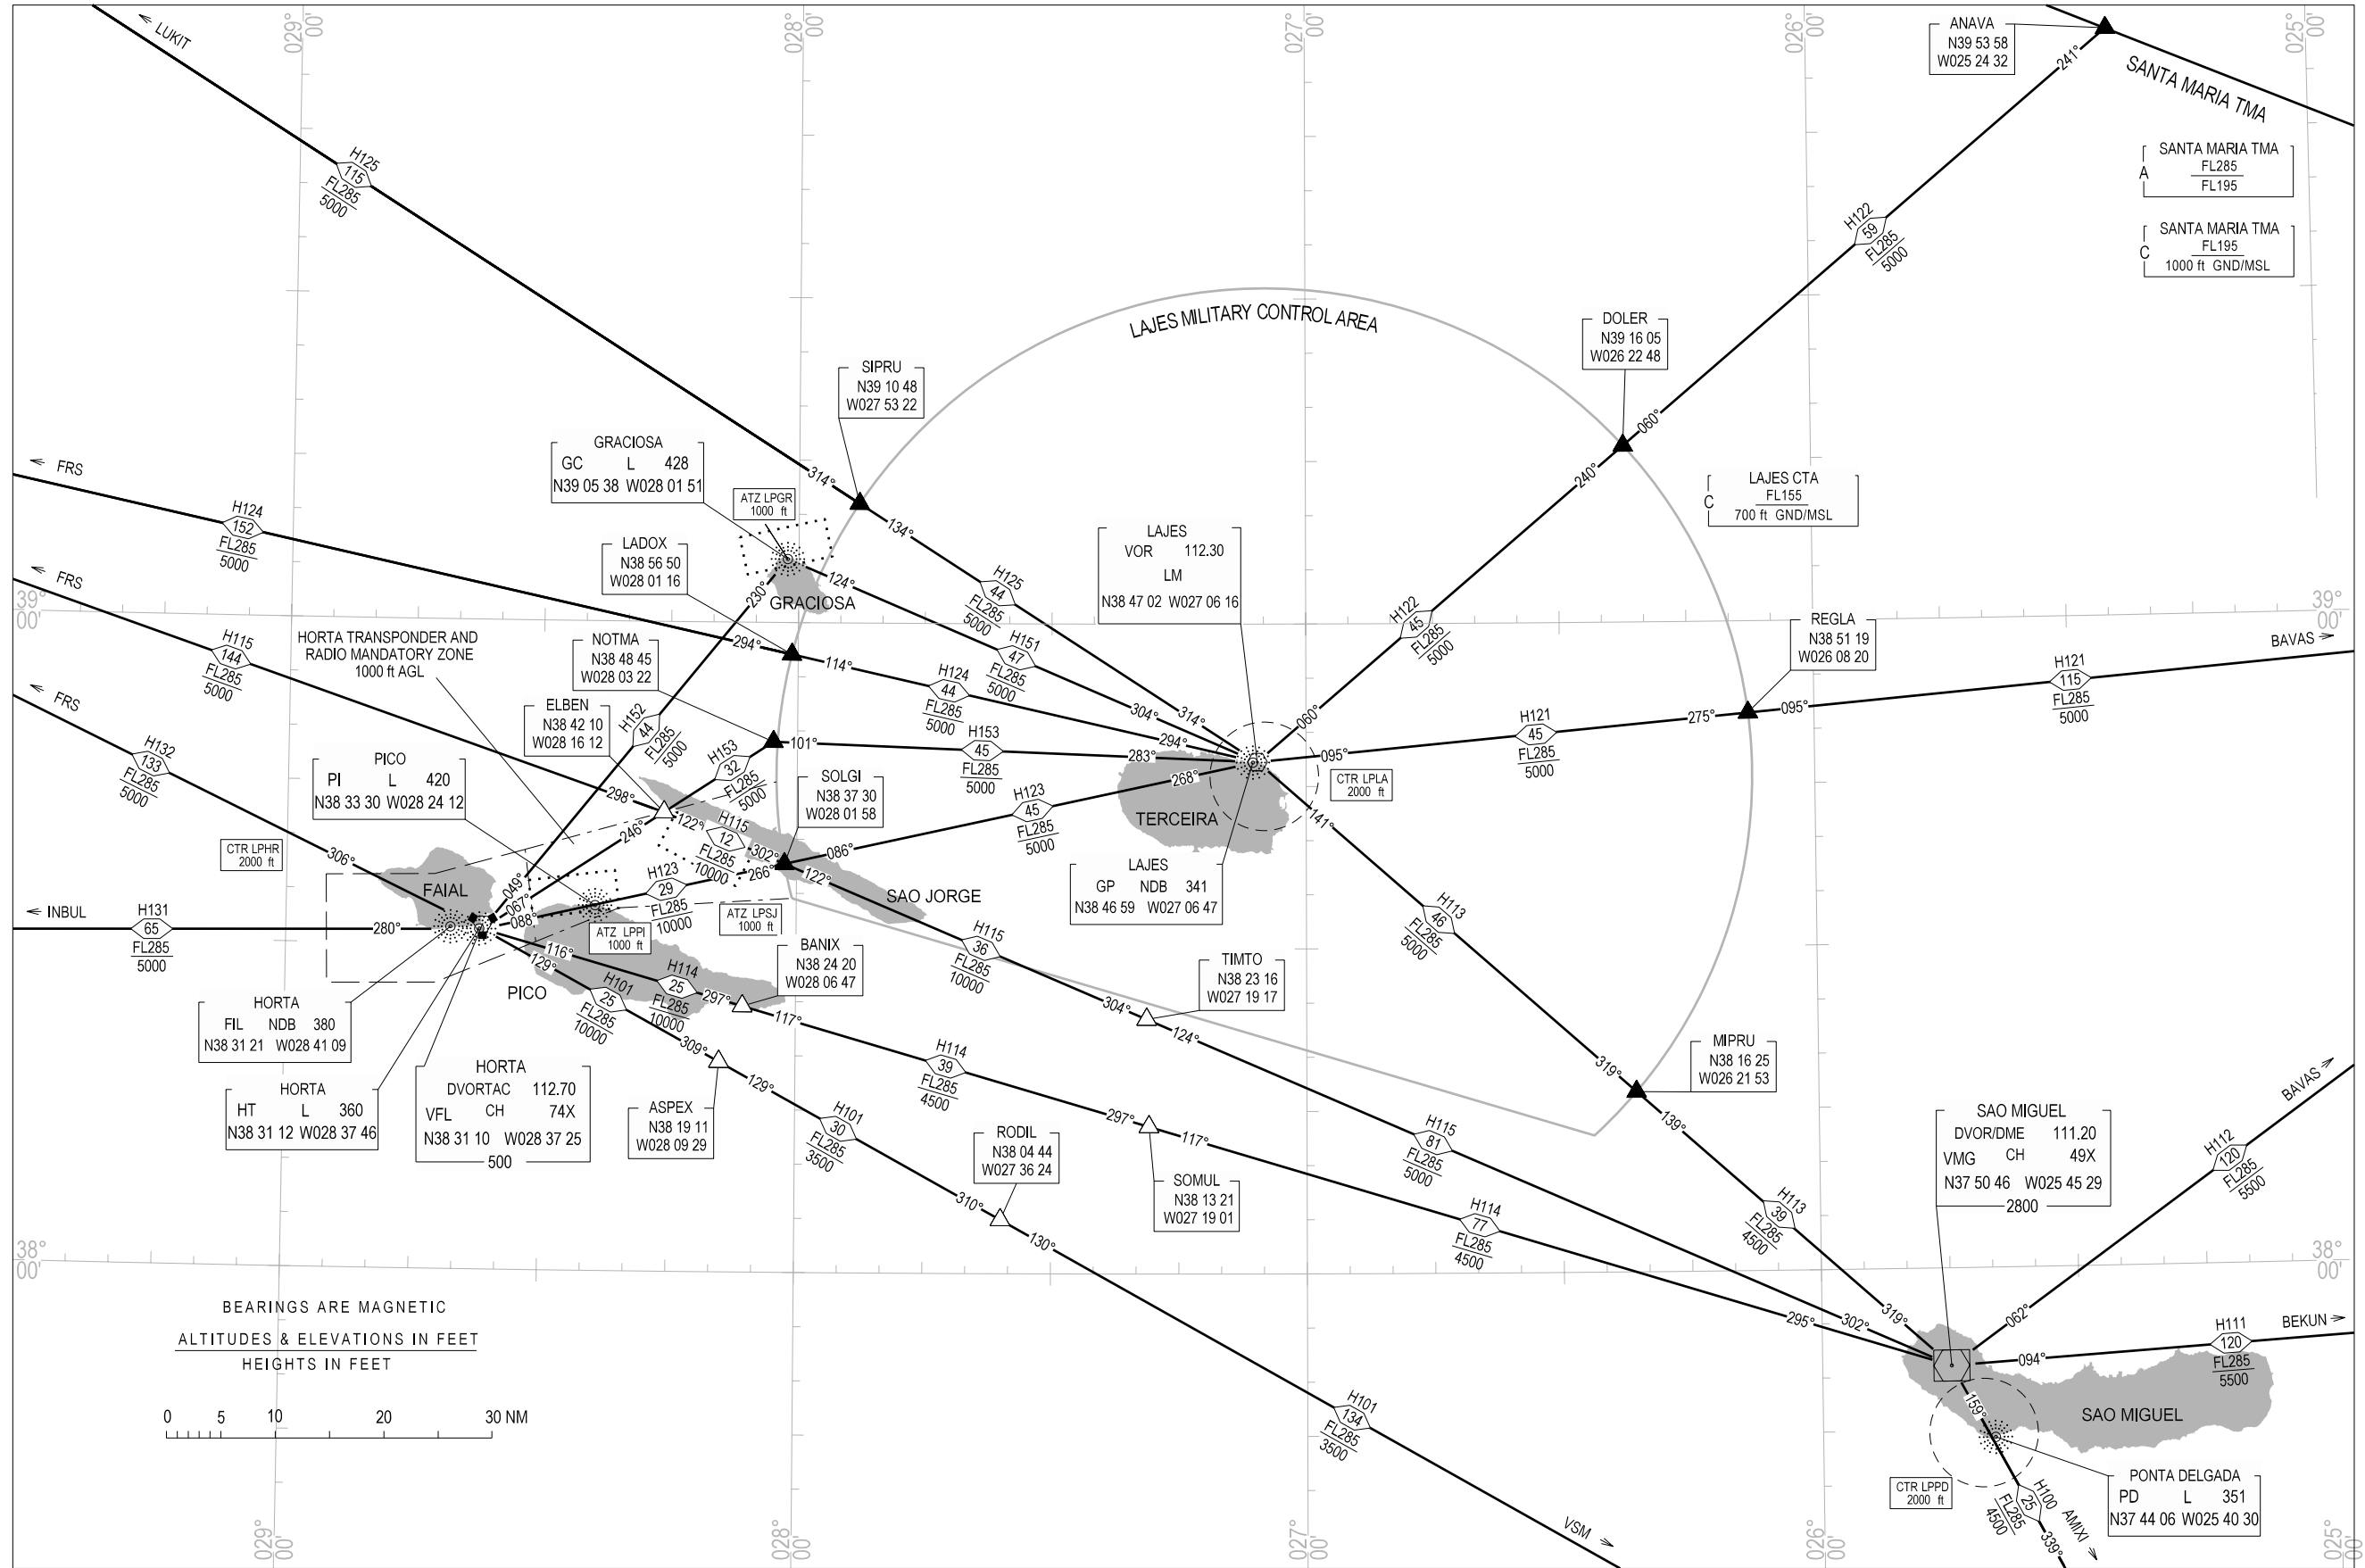

AREA CHART - ICAO

TERMINAL AREA CHART  
INBOUND, OUTBOUND AND TRANSIT ROUTING

TMA SANTA MARIA (LPAZ)  
DETAIL OF AREA MARKED ON CHART ENR 6.02-1

BEARINGS ARE MAGNETIC  
 ALTITUDES & ELEVATIONS IN FEET  
 HEIGHTS IN FEET

Pagination changed