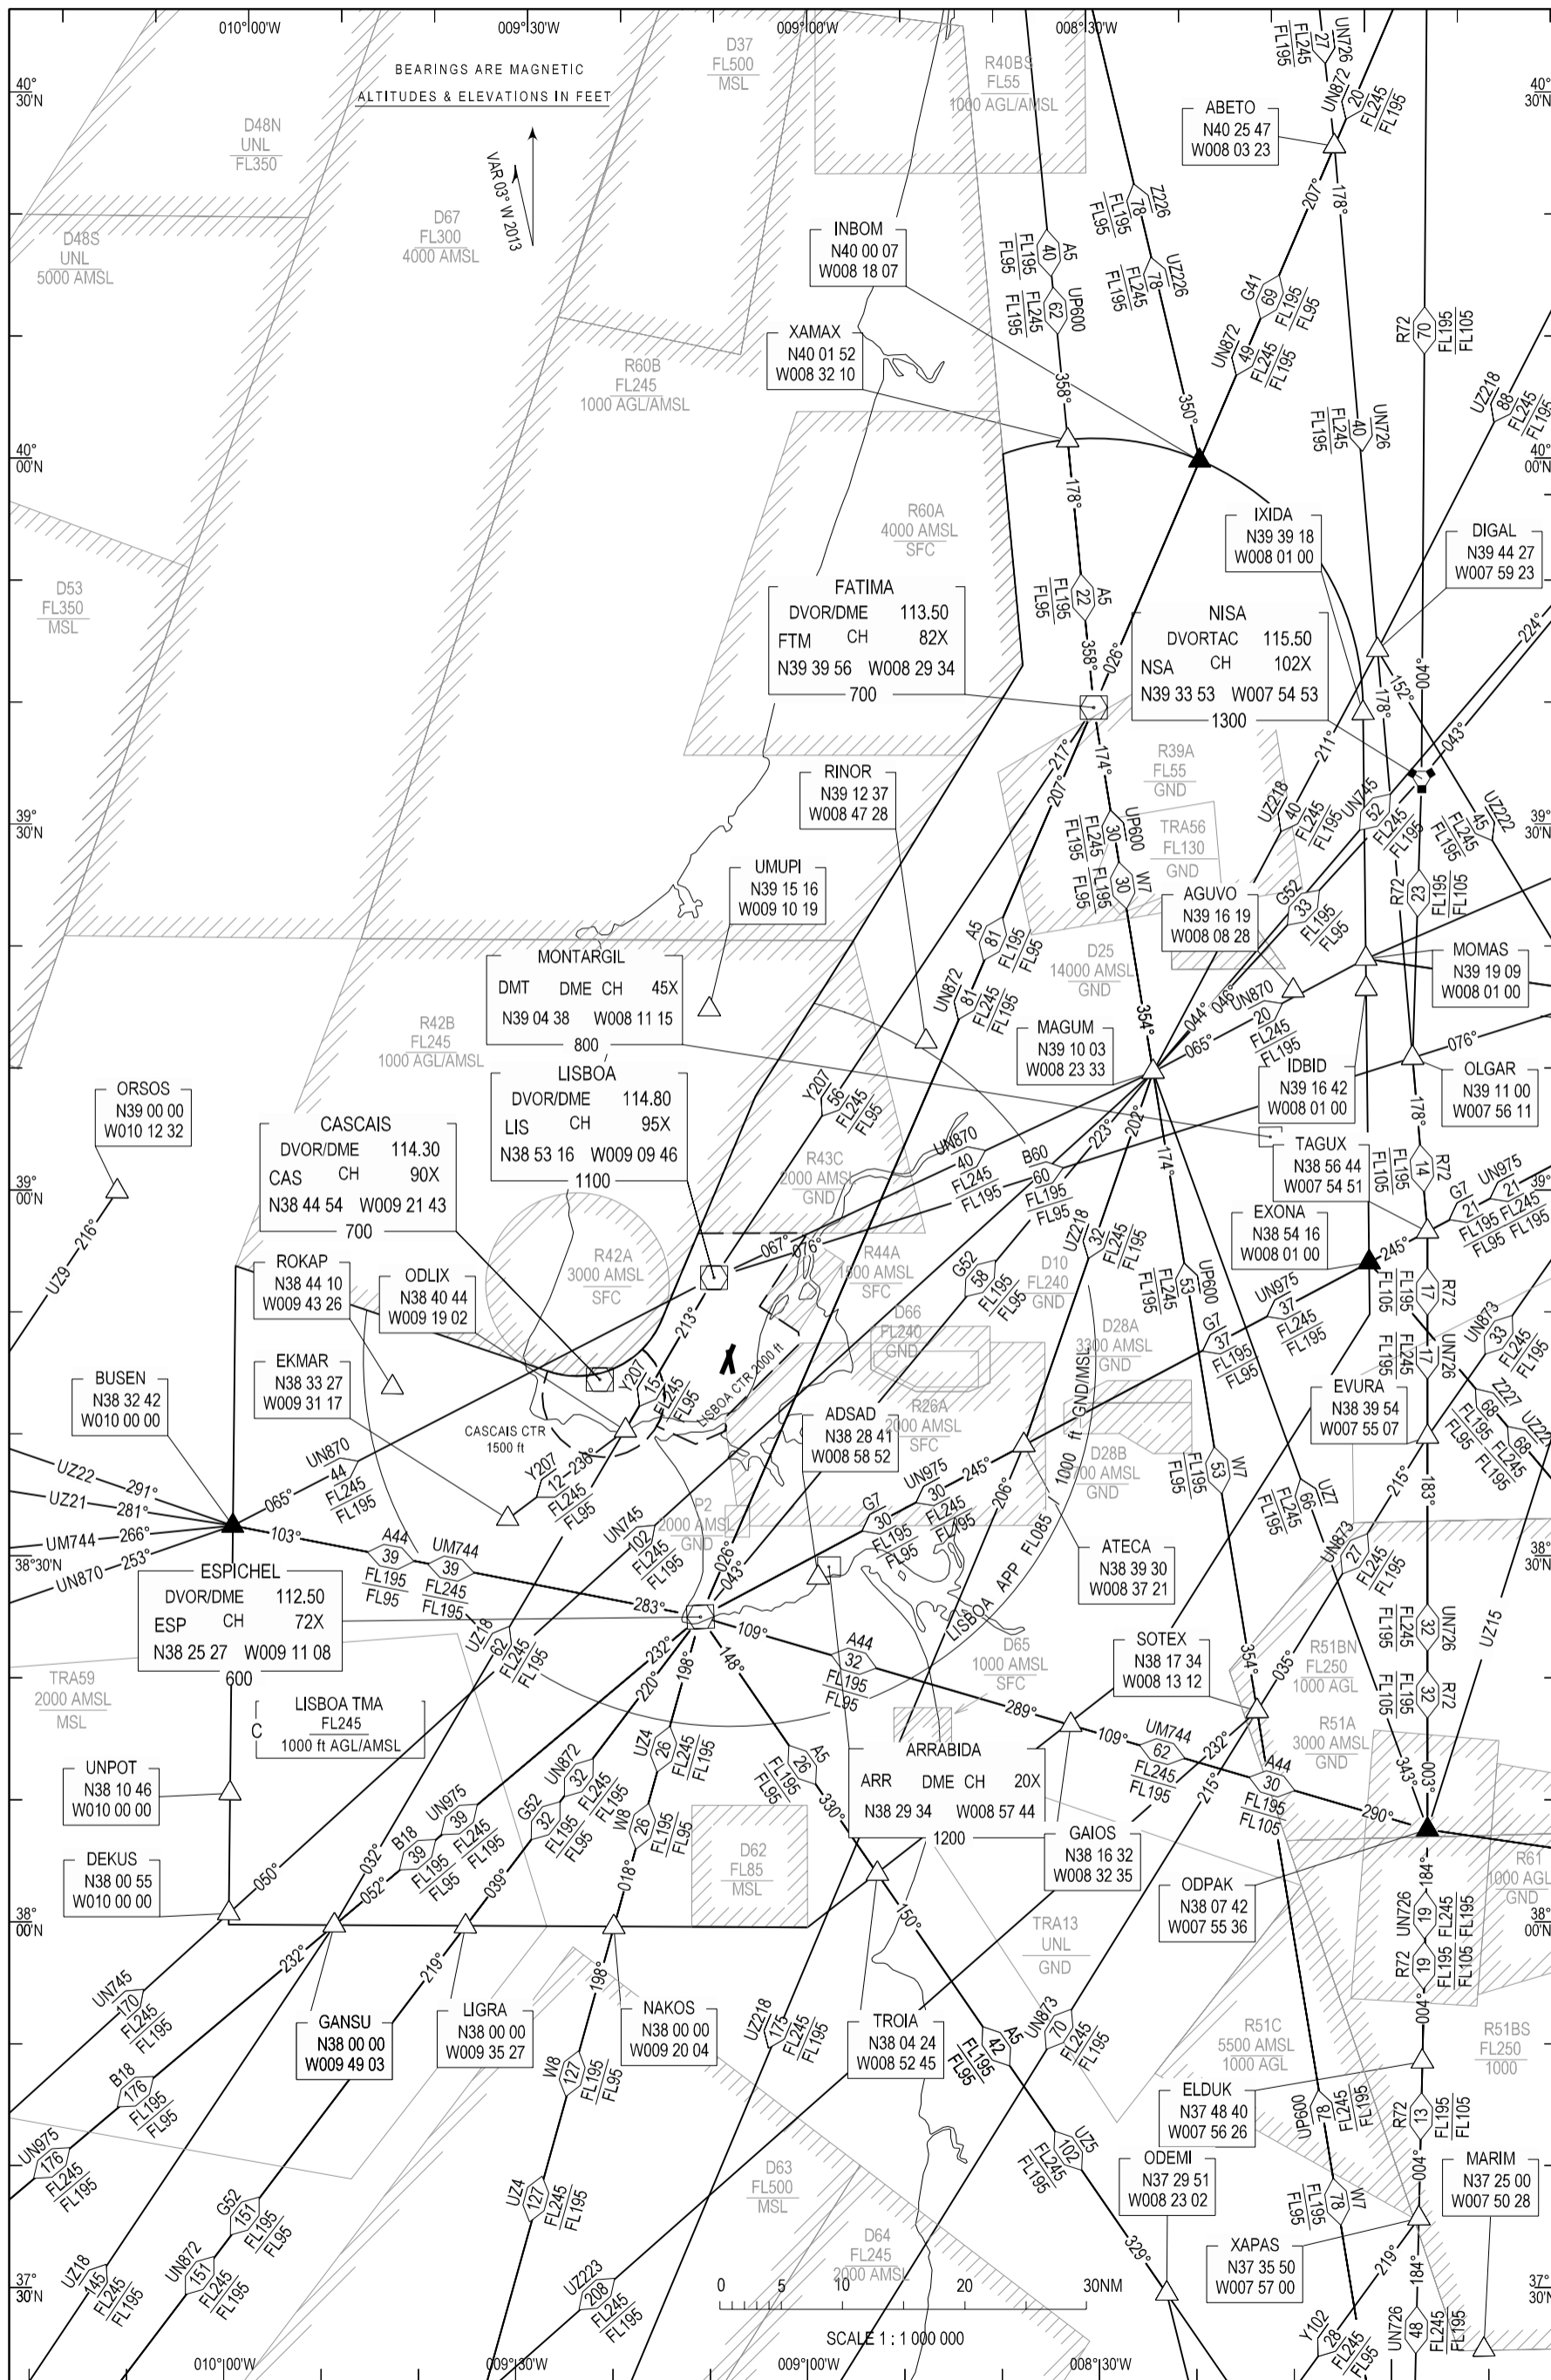

AREA CHART - ICAO
TERMINAL AREA CHART
INBOUND, OUTBOUND AND TRANSIT ROUTING
TMA LISBOA

DVORTAC ESP replaced by DVOR/DME ESP