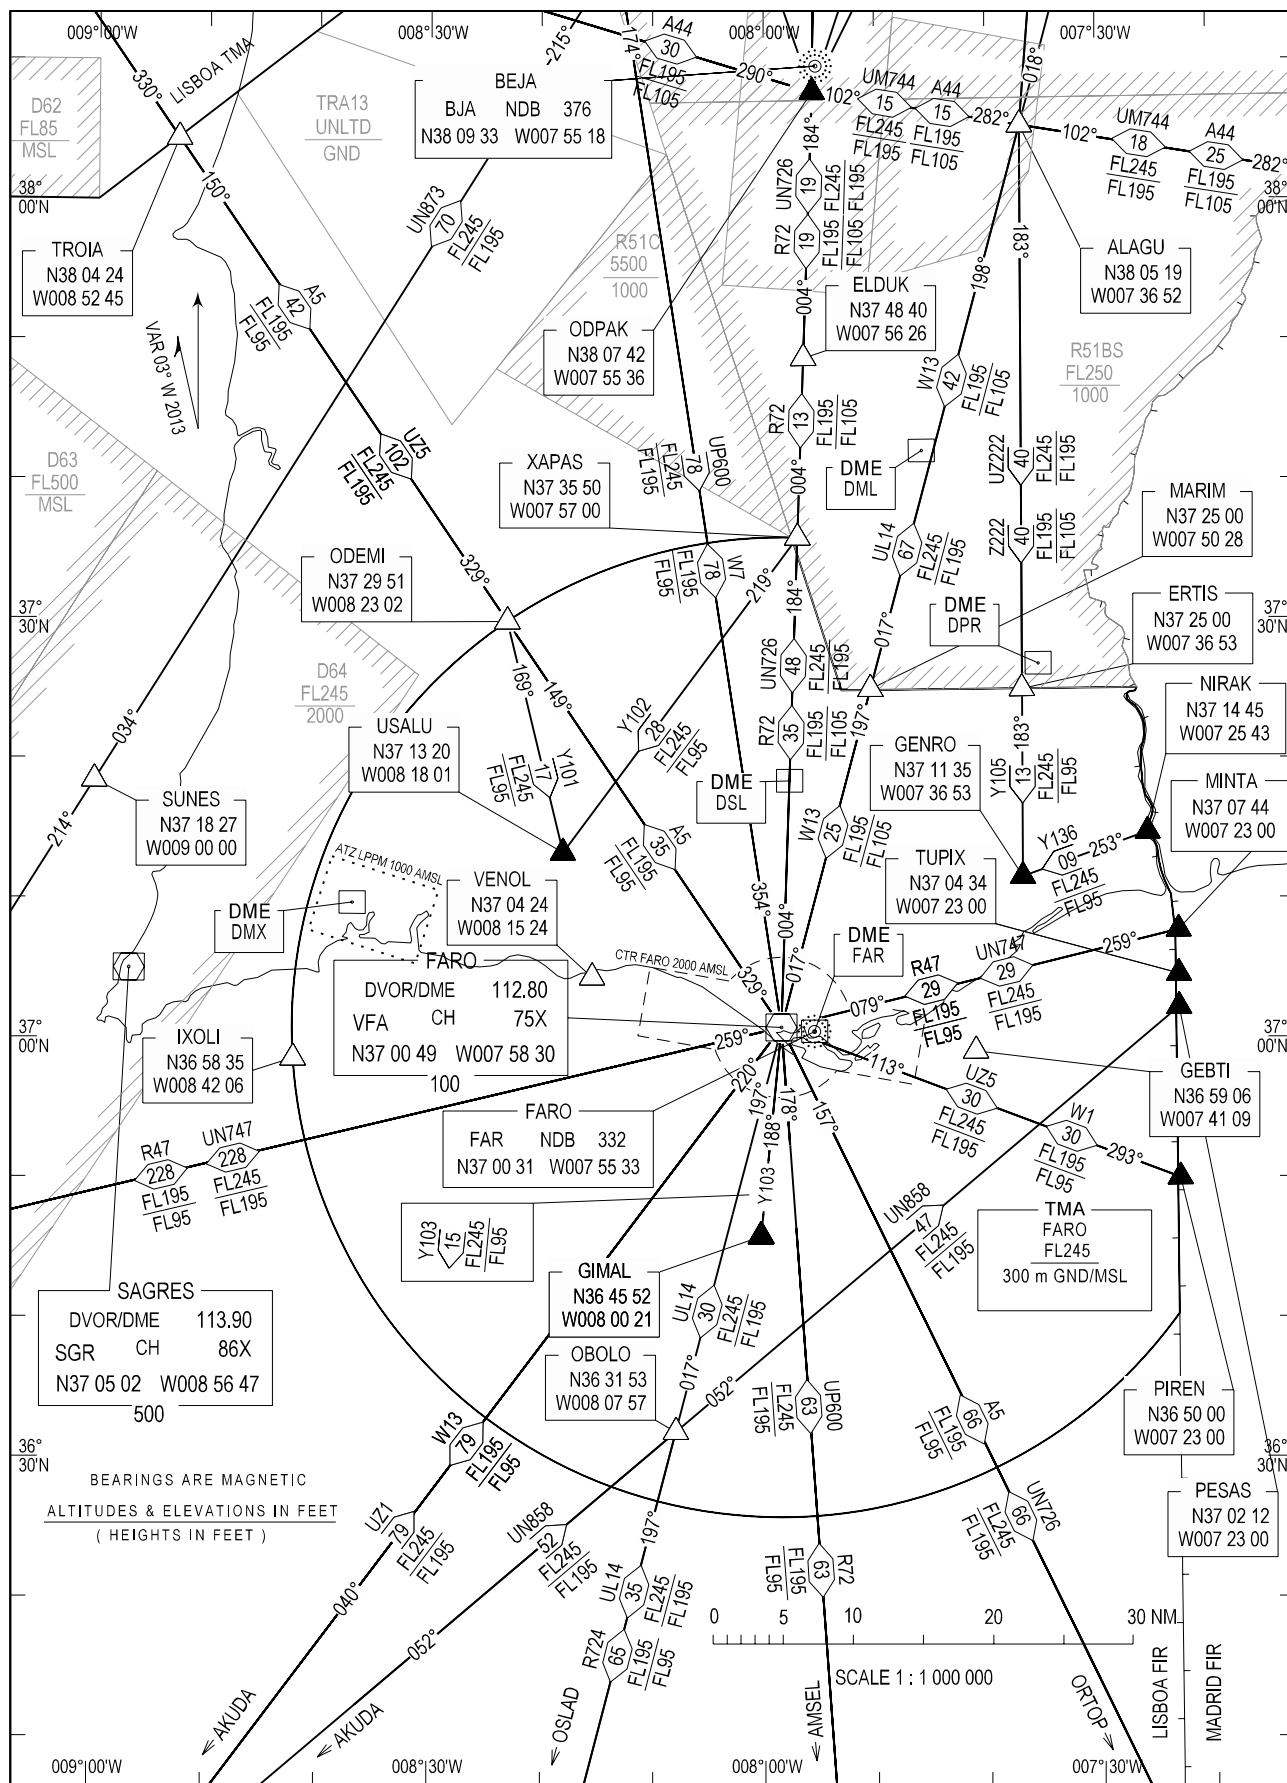

TERMINAL AREA CHART
INBOUND, OUTBOUND AND TRANSIT ROUTING

AREA CHART - ICAO

TMA FARO

Inserted ATZ LPPM // 4 new DME: DML, DMX, DPR and DSL