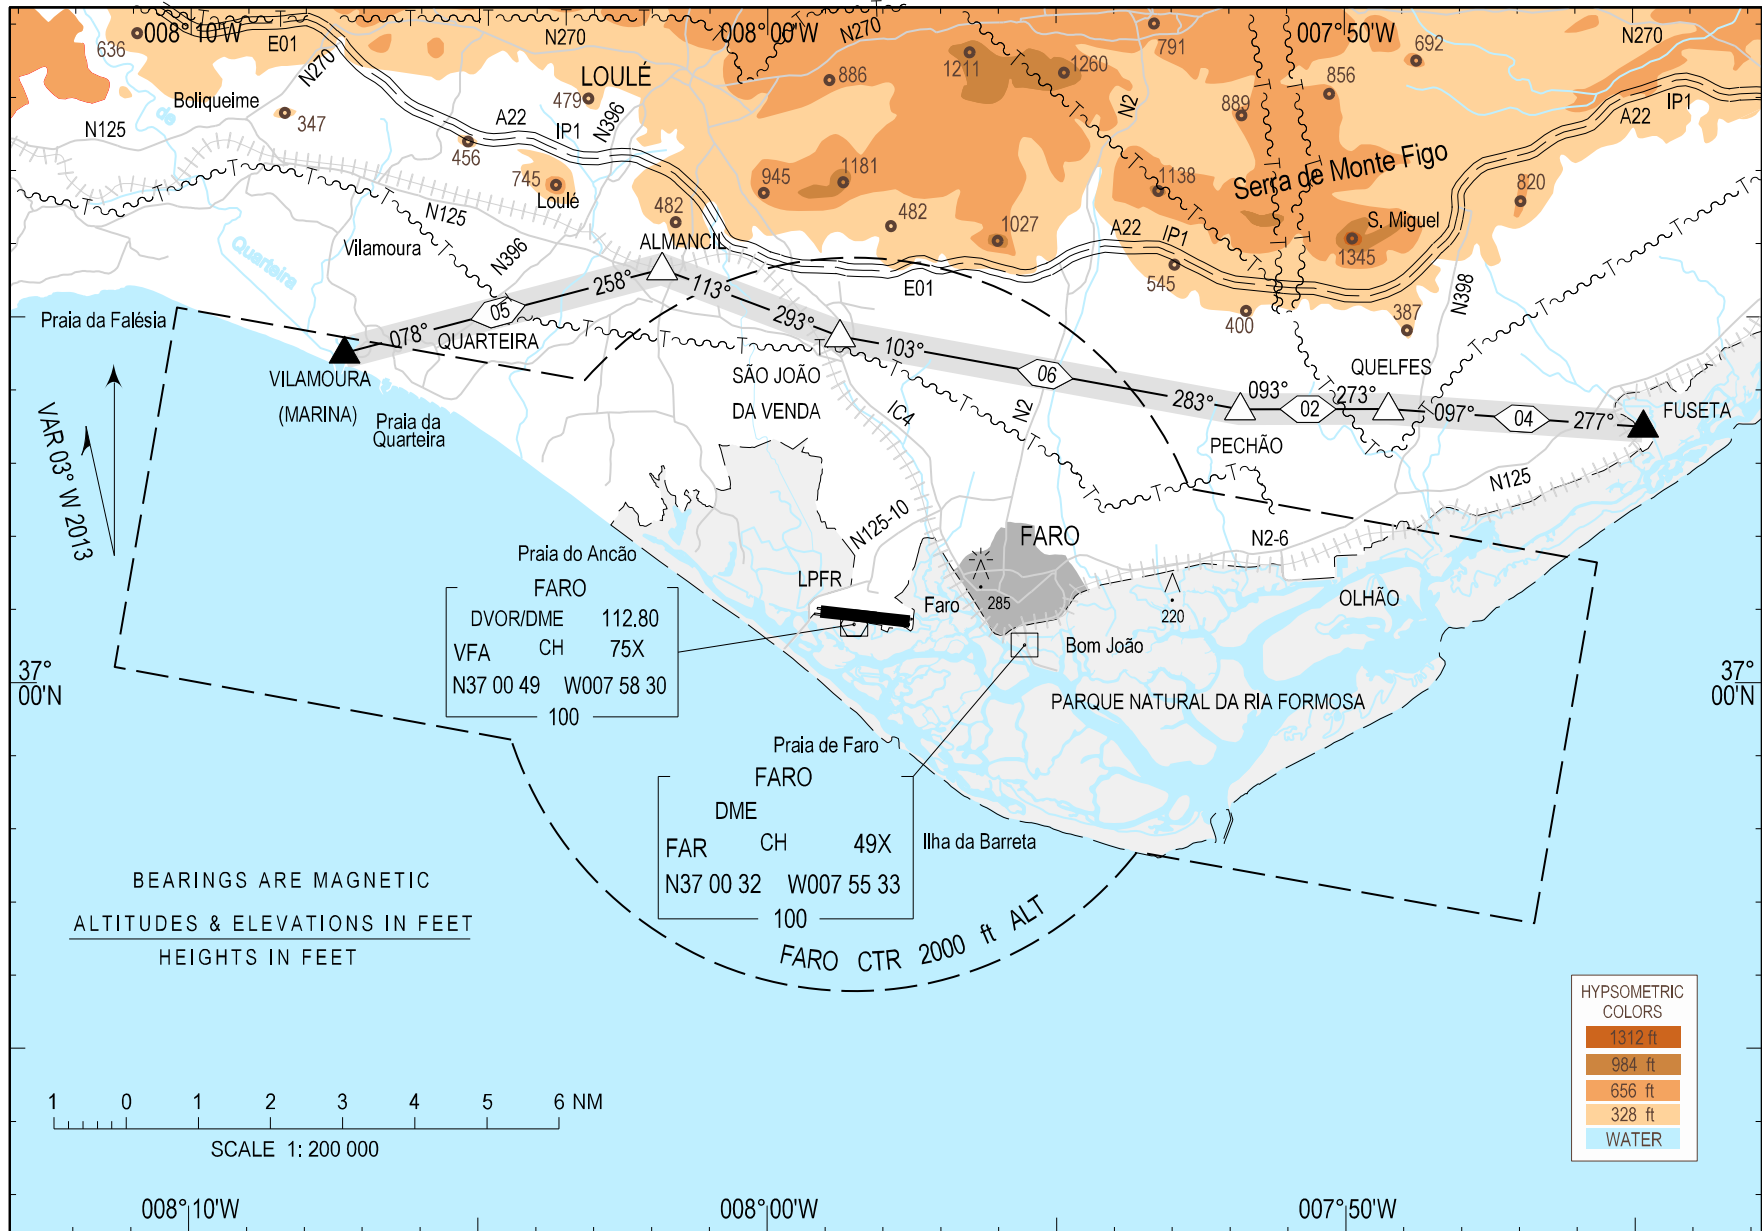

AIR TRAFFIC SERVICE SYSTEM

FARO INFORMATION 124.205 FARO TOWER 120.755
FARO APPROACH 119.405 FARO GROUND 118.580

VFR ATIS ROUTES IN FARO TMA

New CS and FREQ.

THIS PAGE INTENTIONALLY LEFT BLANK