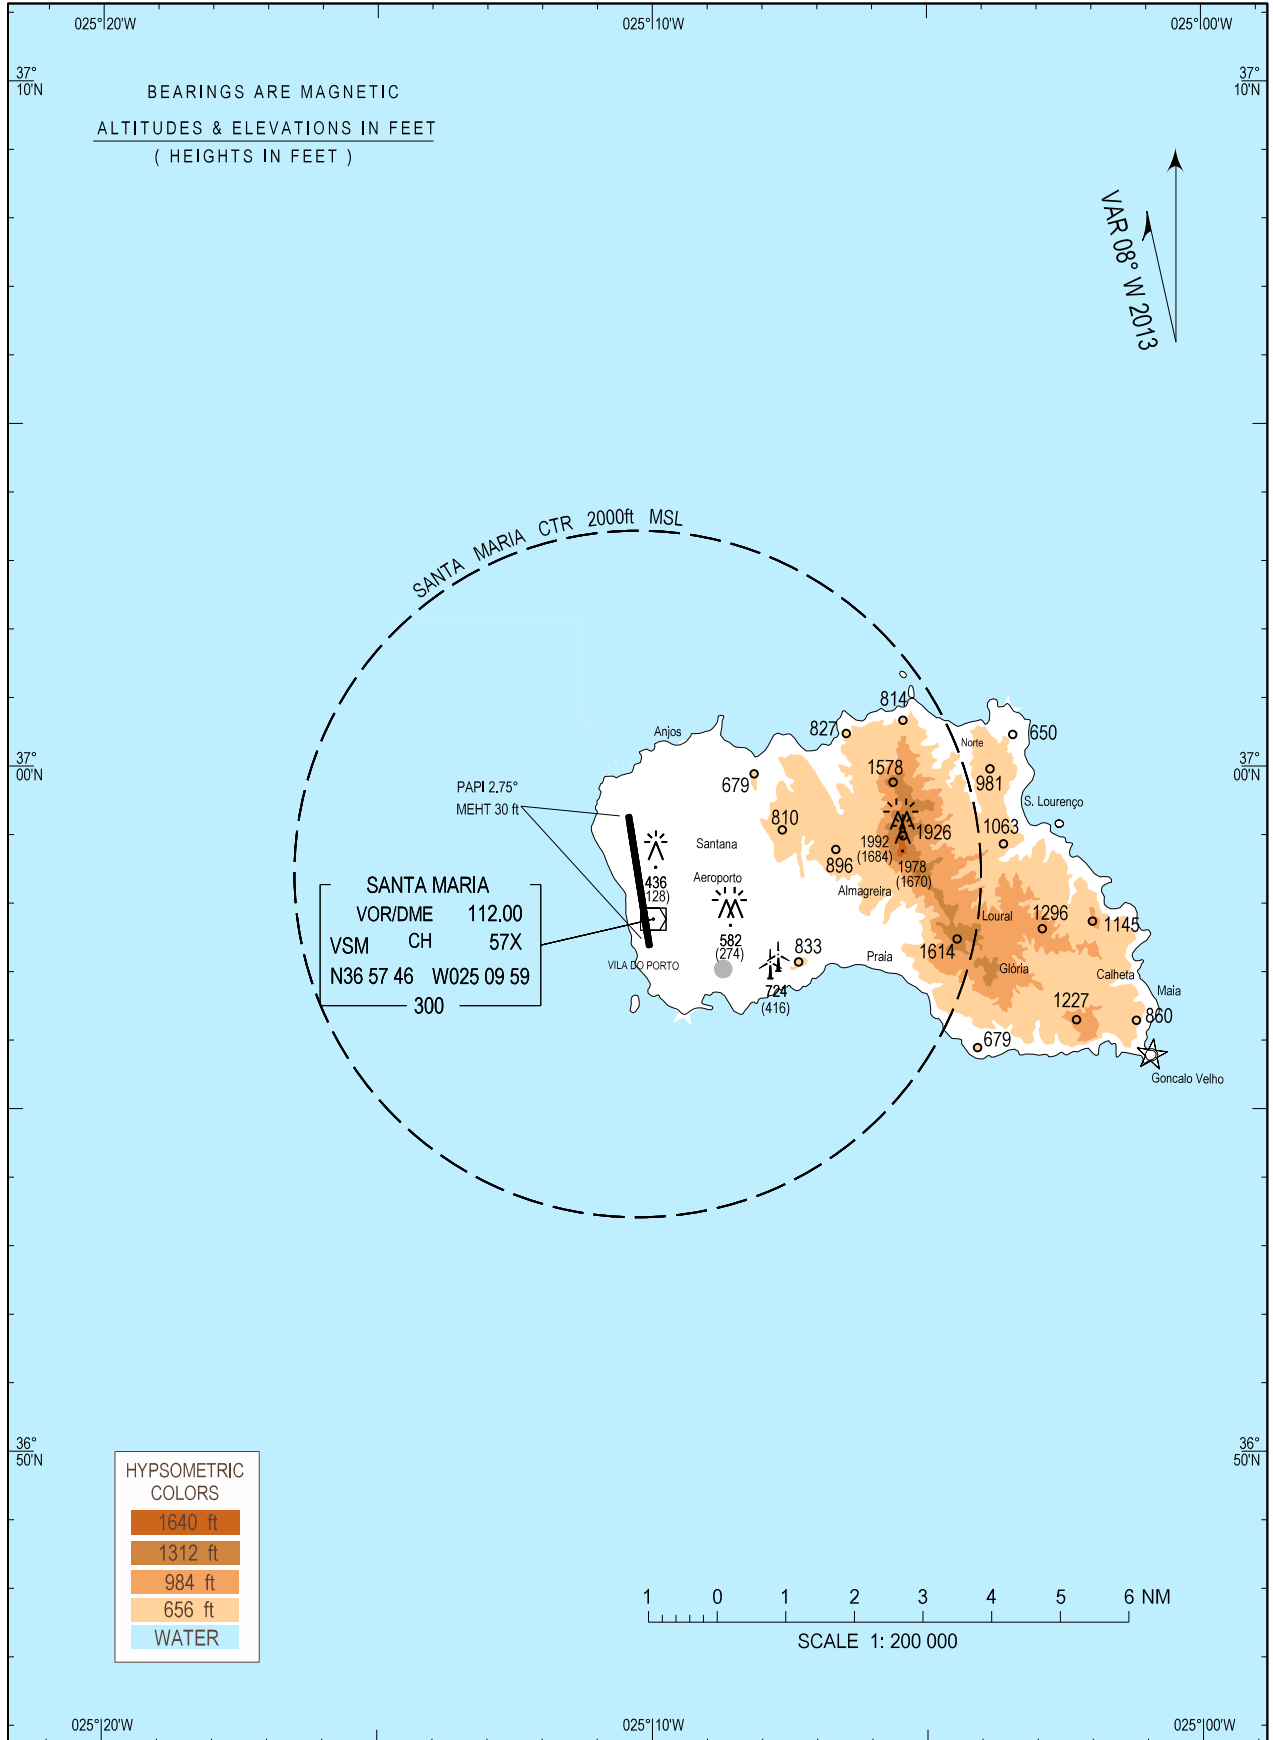

VISUAL
APPROACH
CHART - ICAO

AD ELEV 308 ft
HEIGHTS RELATED
TO AD ELEV

APP 119.100
TWR 118.100

SANTA MARIA
LPAZ

Page Renumbered