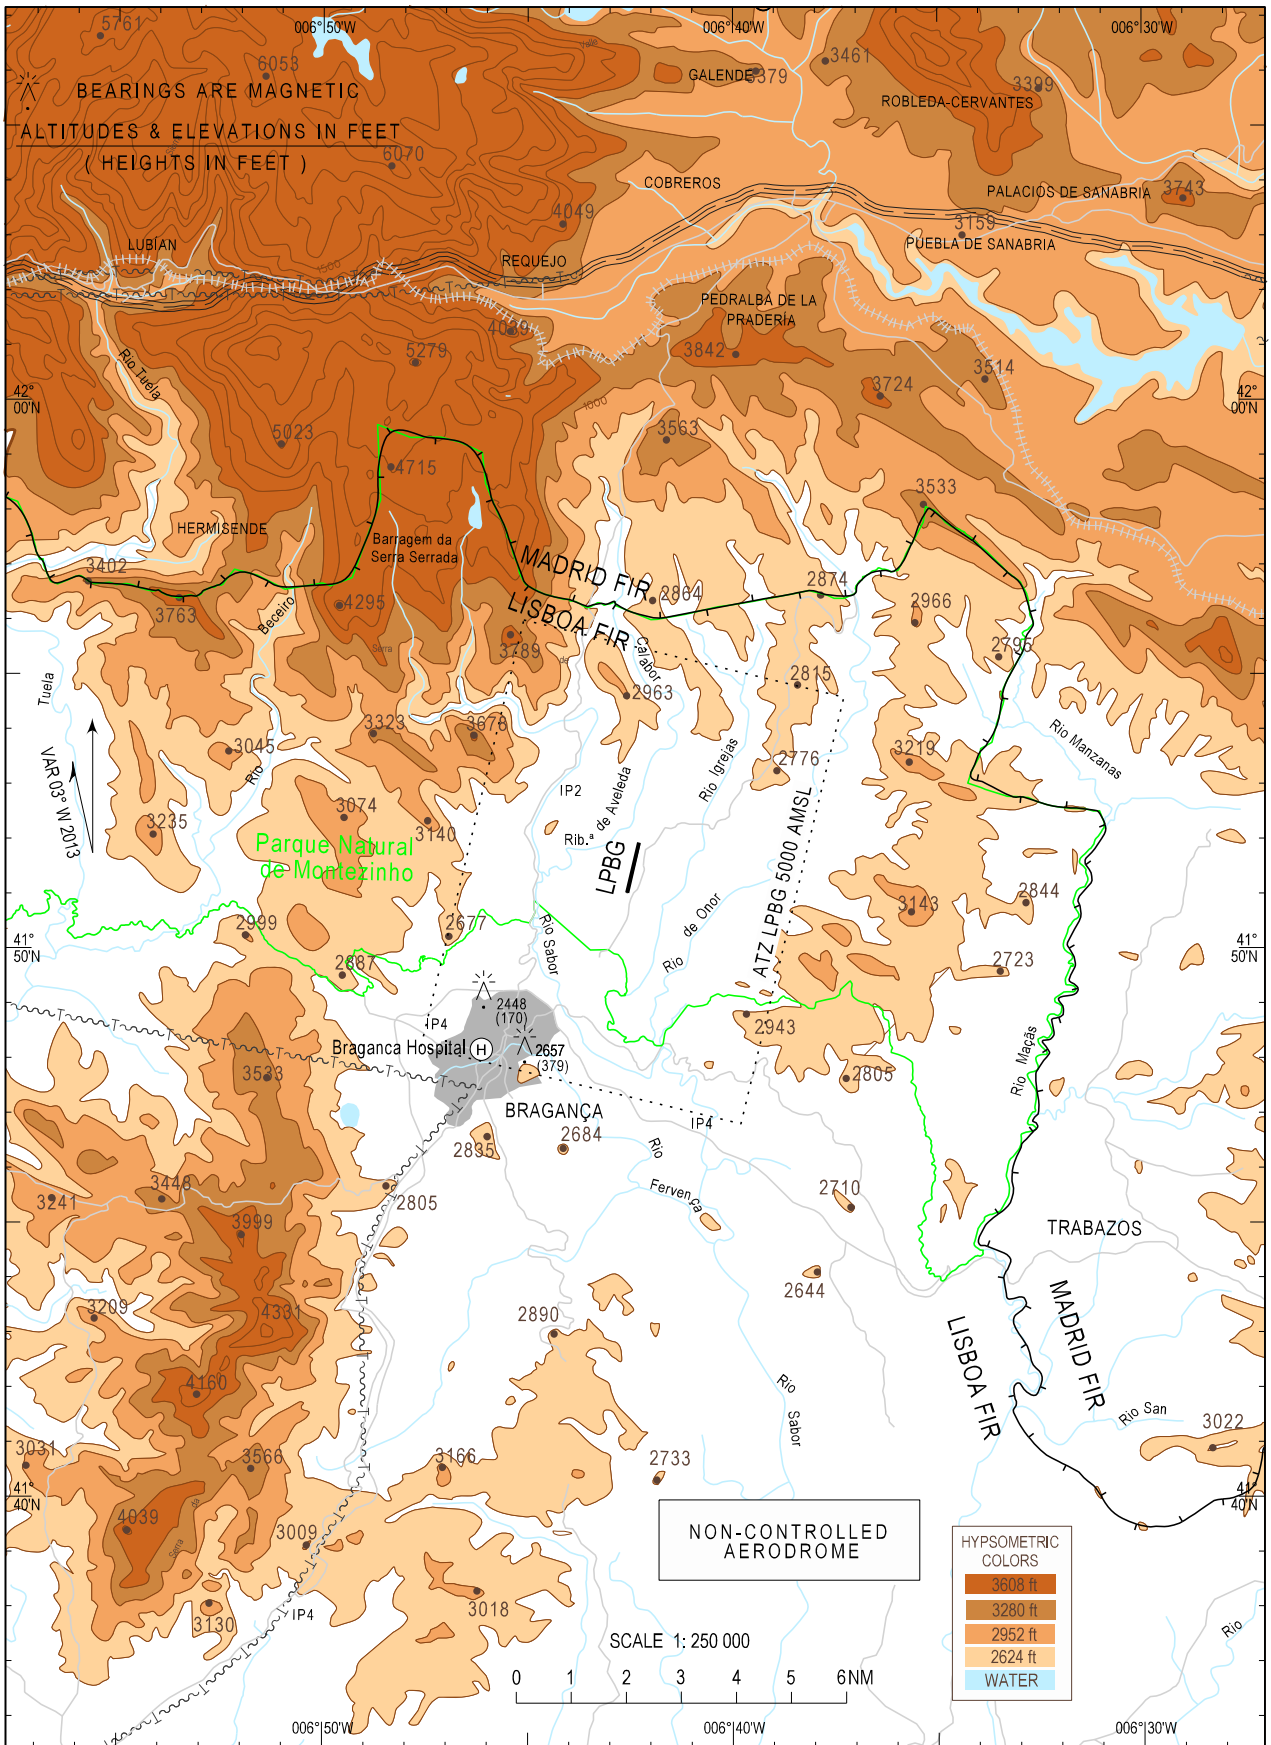

**VISUAL
APPROACH
CHART - ICAO**

AD ELEV 2278 ft
HEIGHTS RELATED
TO AD ELEV

LISBOA CONTROL 132.305
LISBOA INFORMATION 130.900
BRAGANÇA INFORMATION 122.300

**BRAGANÇA
LPBG**

New CS and FREQ.