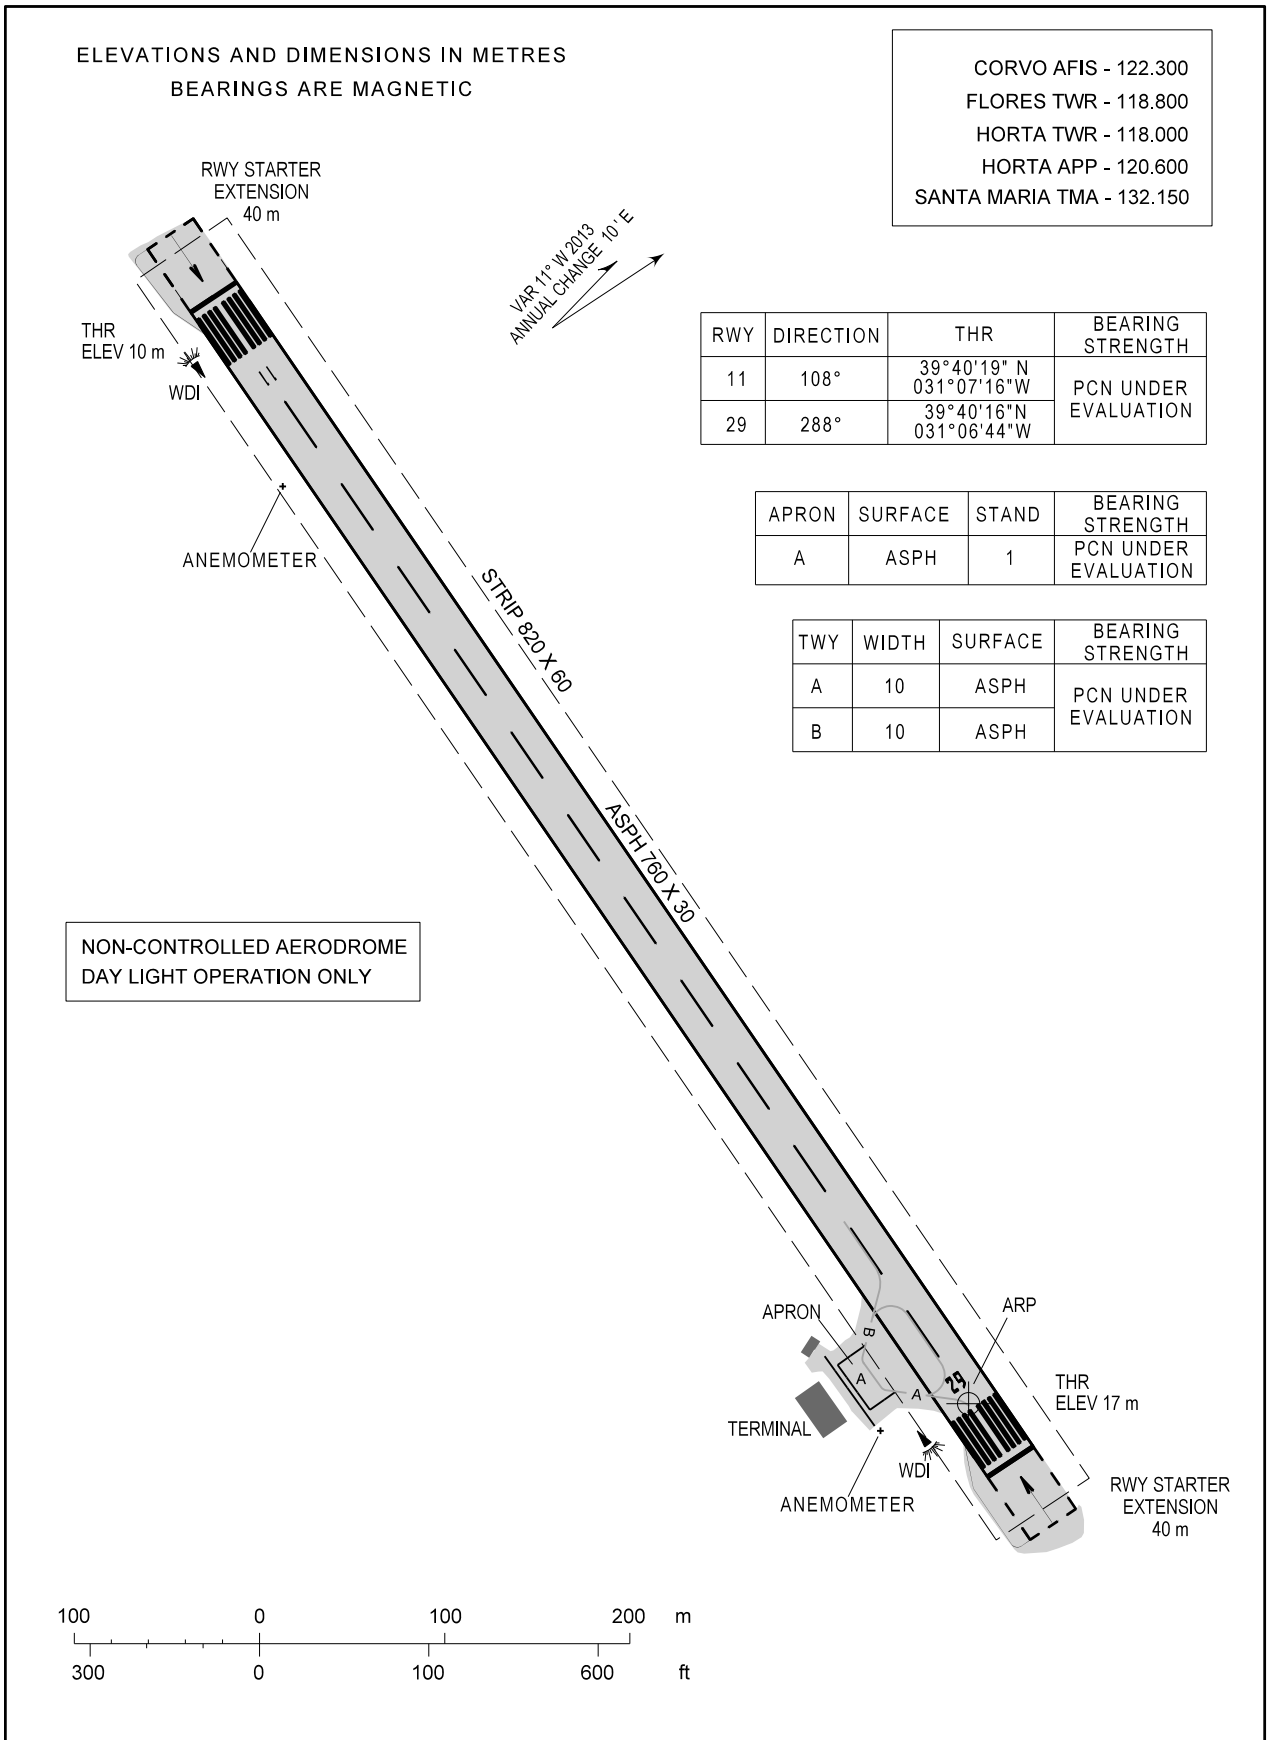

AERODROME CHART - ICAO 39°40'15"N *
031°06'46"W *

ELEV 18 m

CORVO / LPCR

Page renumbered.

THIS PAGE INTENTIONALLY LEFT BLANK