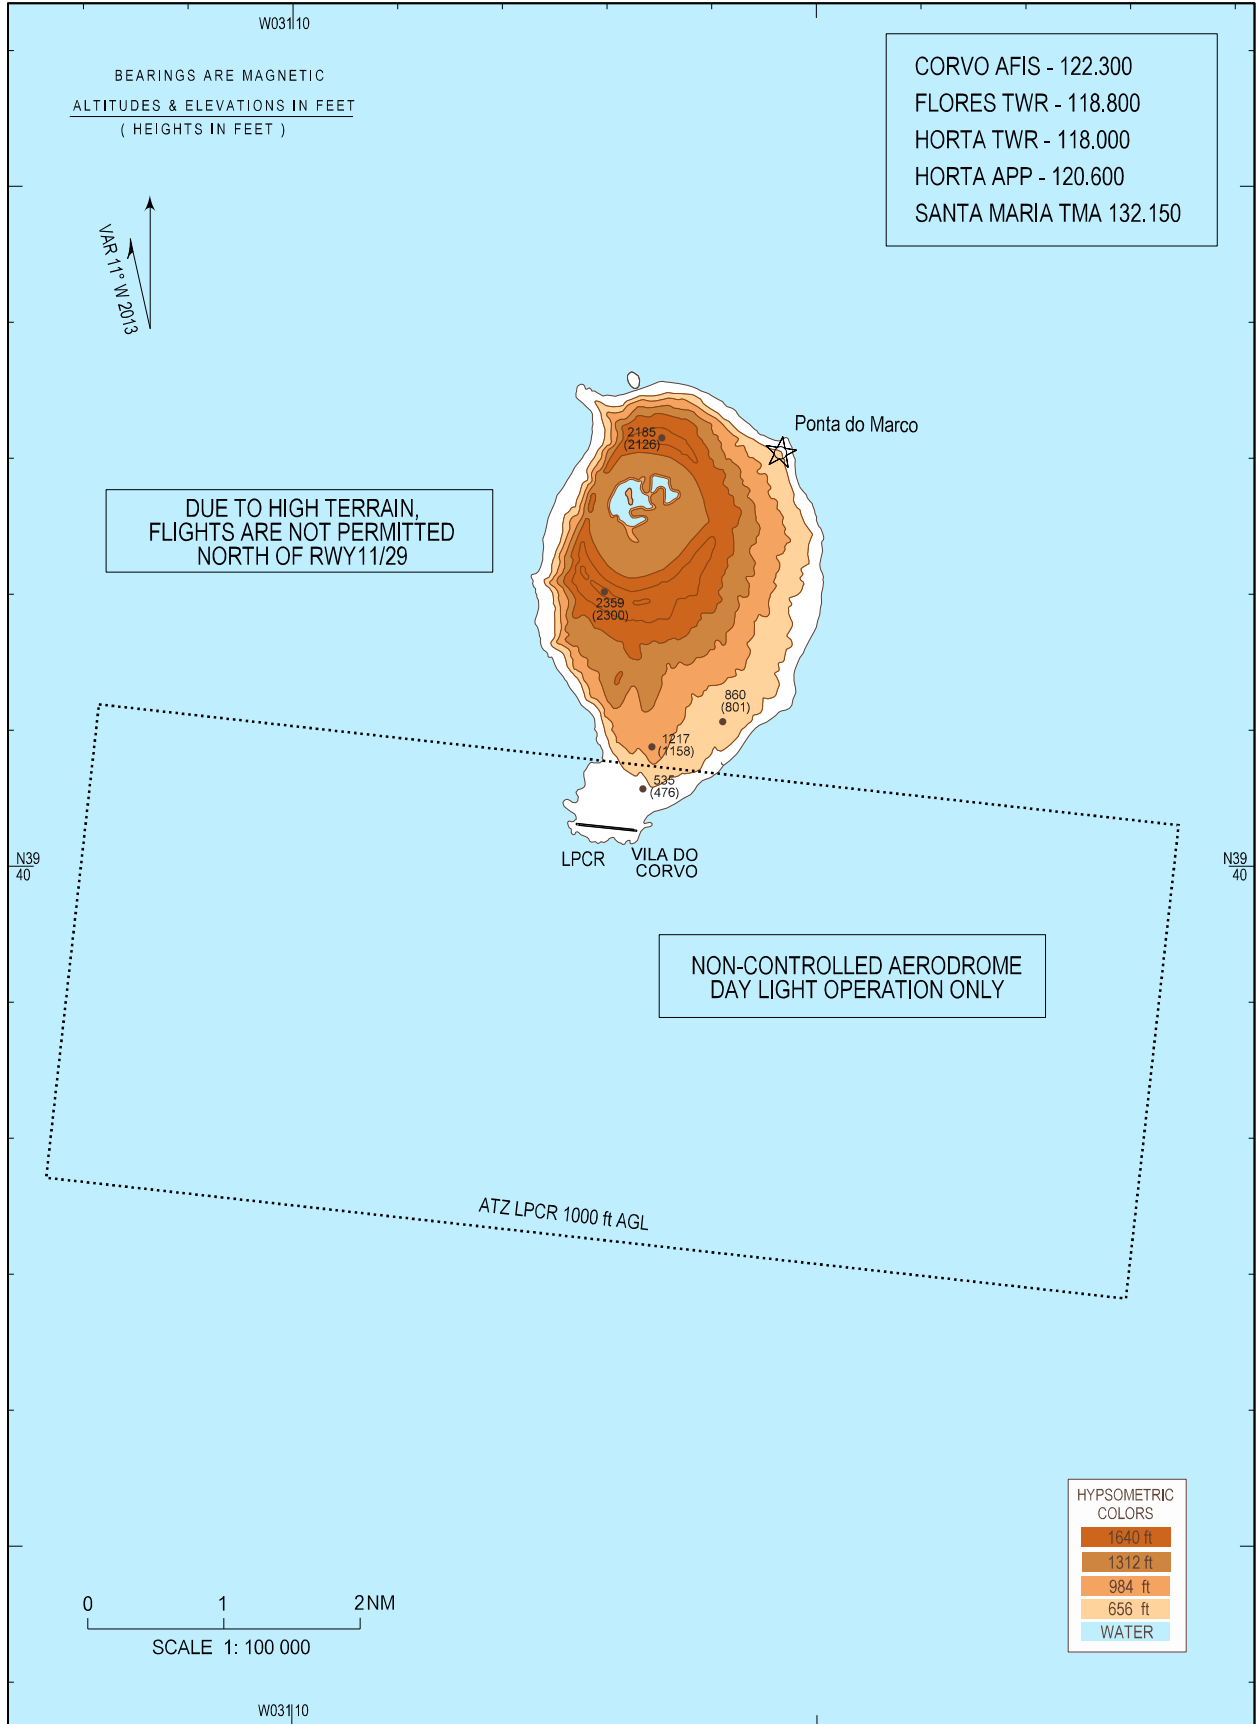

VISUAL
APPROACH
CHART - ICAO

AD ELEV 59 ft
HEIGHTS RELATED
TO AD ELEV

CORVO
LPCR

Editorial correction.