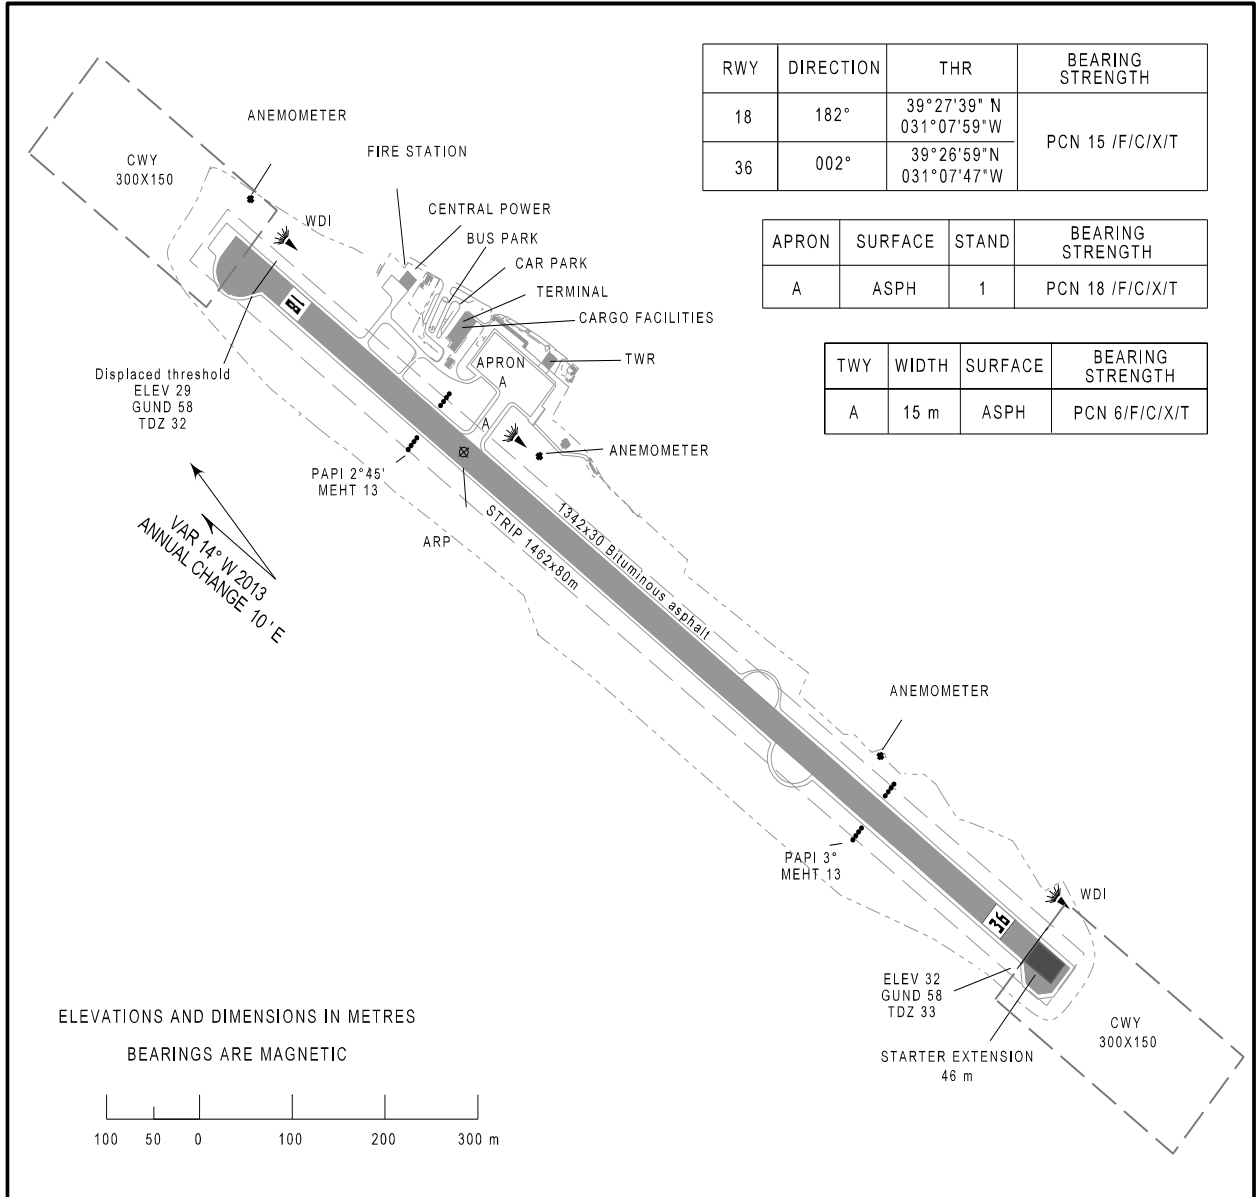

AERODROME CHART - ICAO 39°27'29"N
031°07'56"W

ELEV 33 m

TWR 118.800
APP 118.800

FLORES / LPFL

ABN withdrawn.