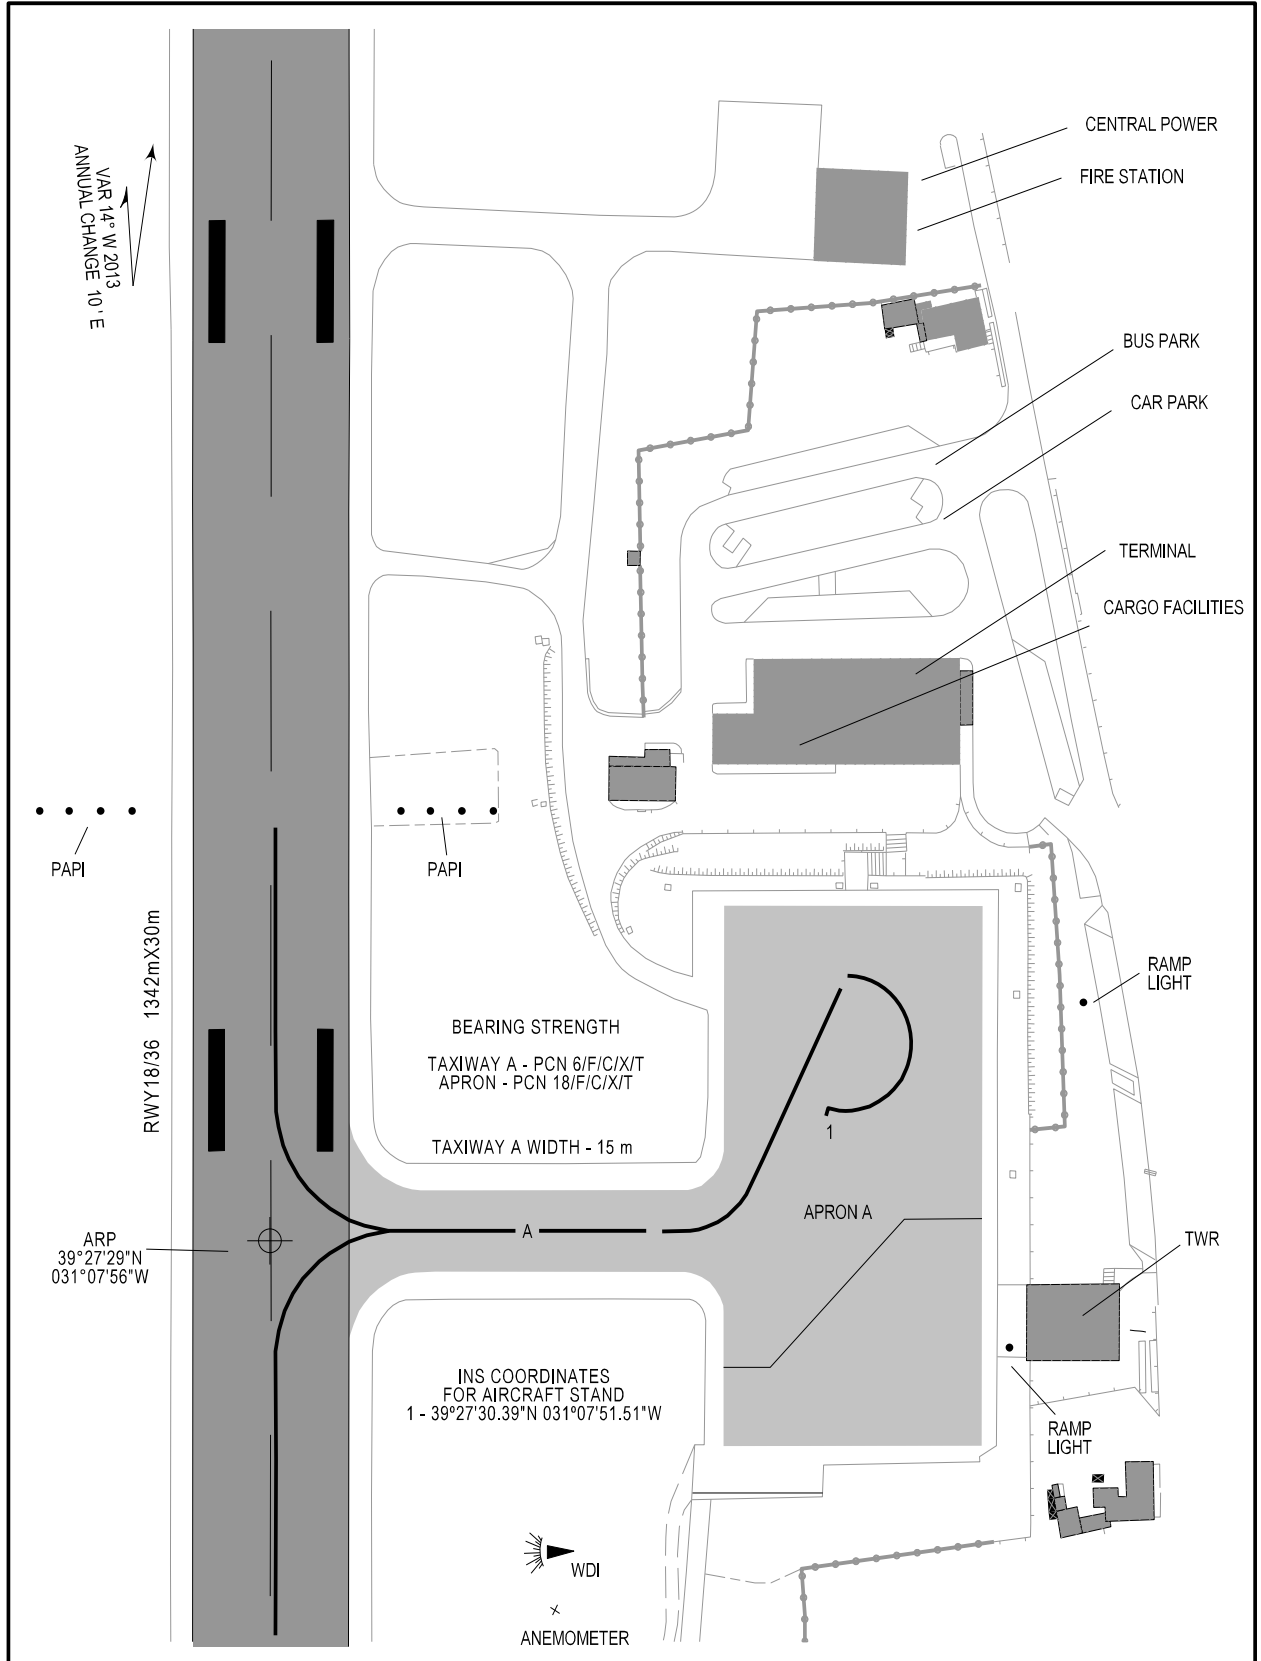

AIRCRAFT PARKING/
DOCKING CHART - ICAO

APRON ELEV
29 m

TWR 118.800
APP 118.800

FLORES / LPFL

ABN withdrawn.