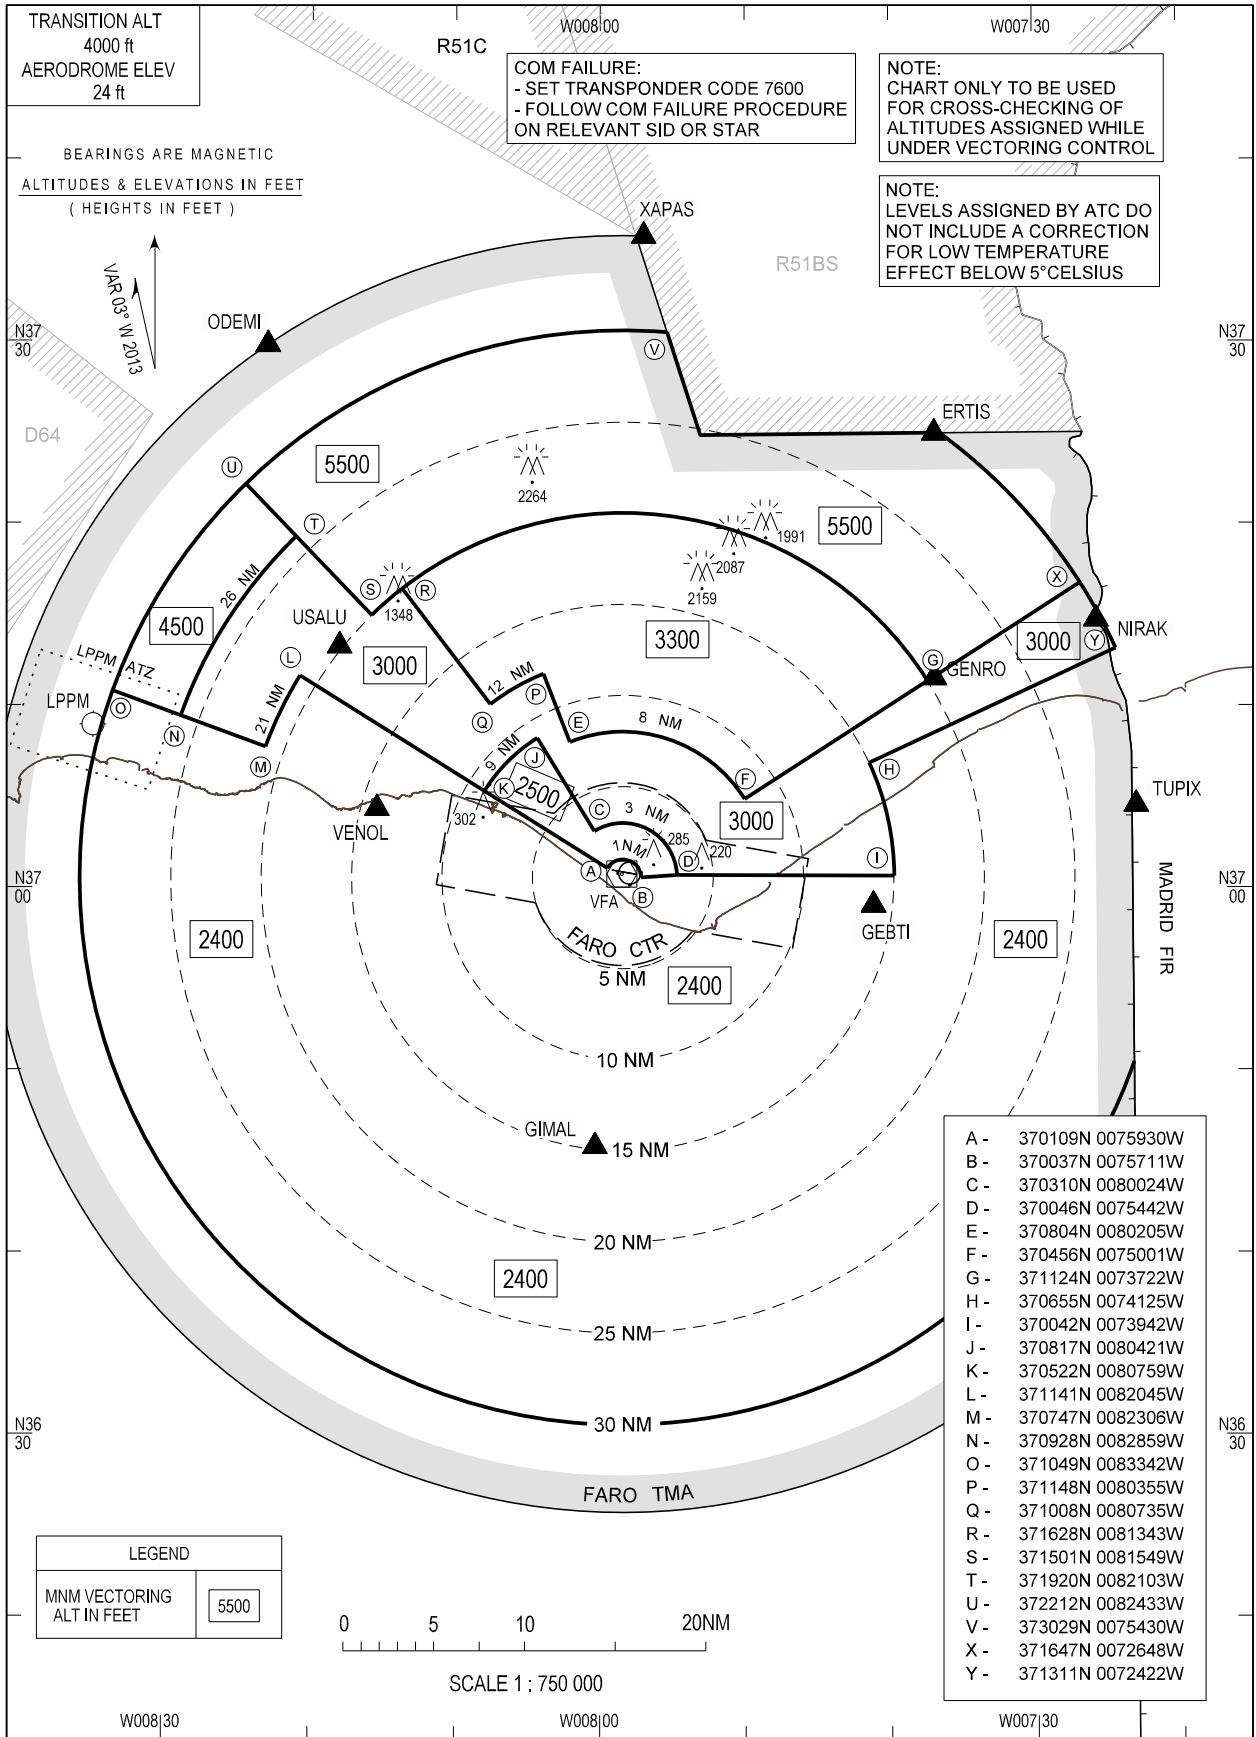

ATC SURVEILLANCE MINIMUM
ALTITUDE CHART - ICAO

FARO INFORMATION 124.205
FARO APPROACH 119.405

FARO
LPFR

THIS PAGE INTENTIONALLY LEFT BLANK