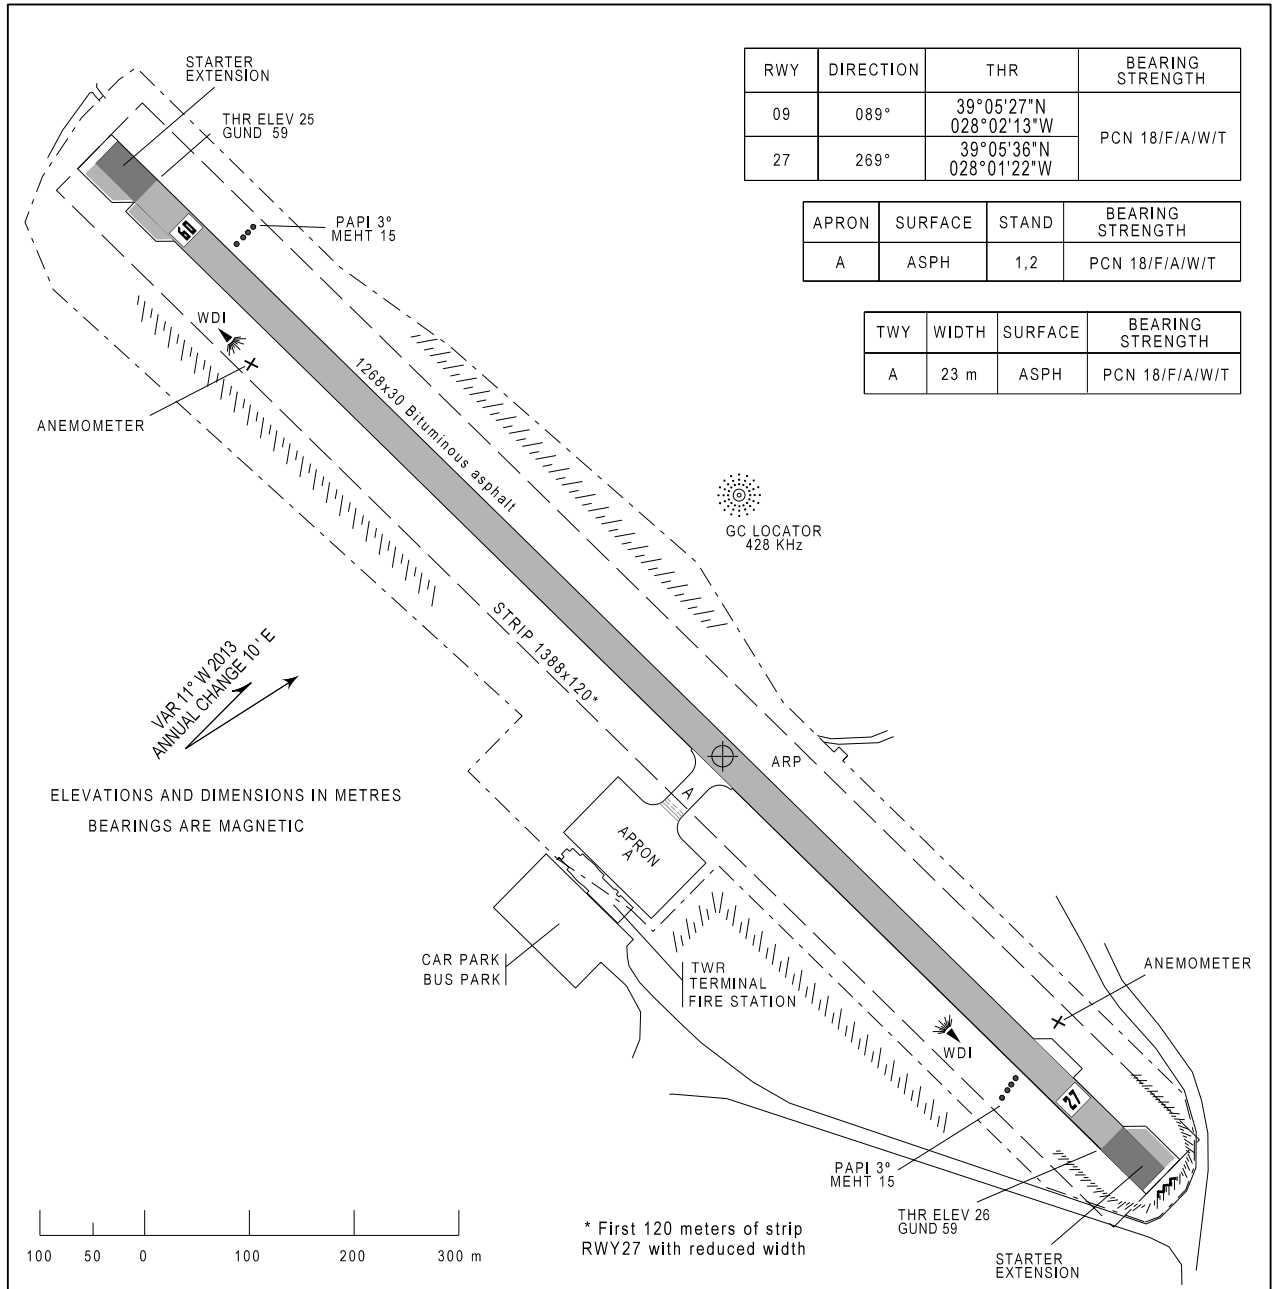

AERODROME CHART - ICAO

39°05'33"N
028°01'43"W

ELEV 26 m

GRACIOSA AFIS: 122.900
LAJES APP: 135.000
HORTA APP: 120.600

GRACIOSA / LPGR

MARKING AIDS RWY 09/27 AND EXIT TWY

Page renumbered.

THIS PAGE INTENTIONALLY LEFT BLANK