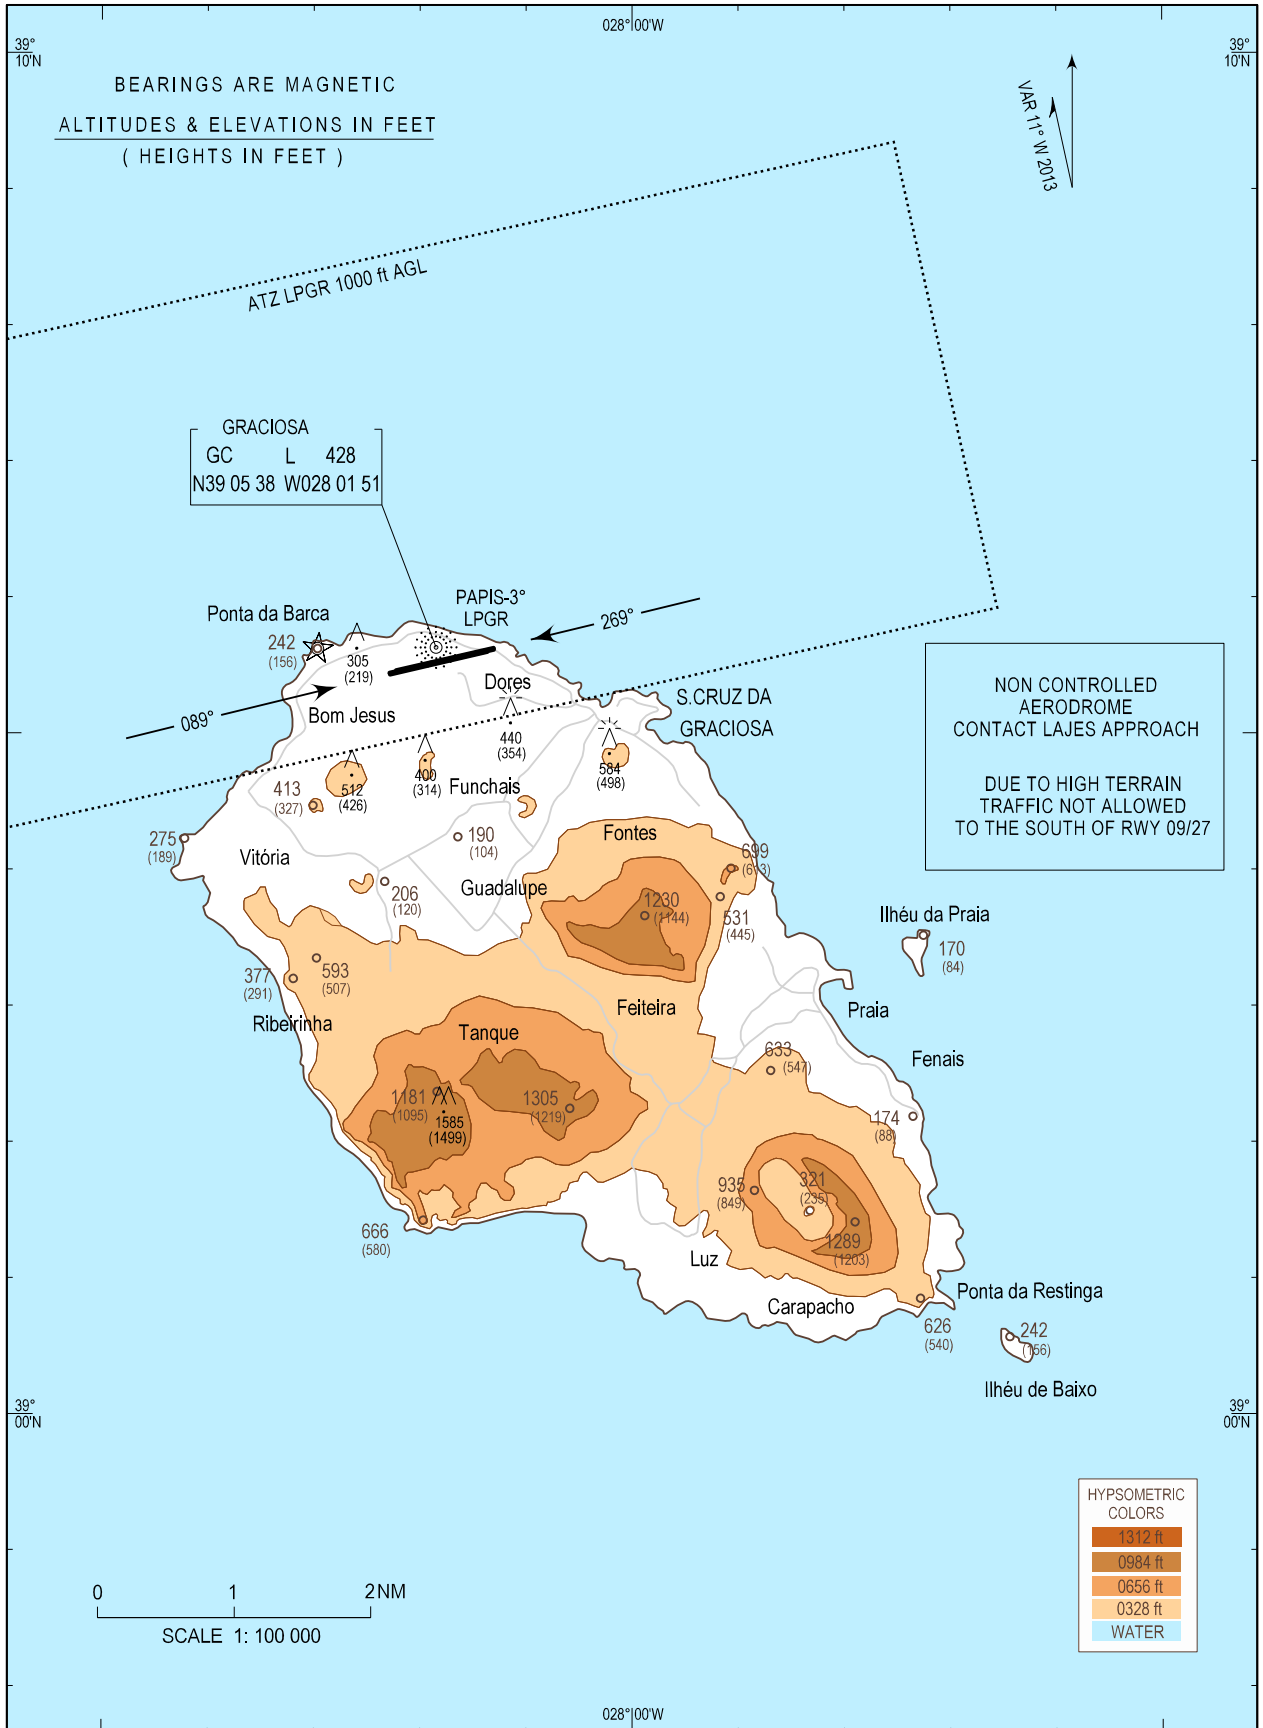

VISUAL  
APPROACH  
CHART - ICAO

AD ELEV 86 ft  
HEIGHTS RELATED  
TO AD ELEV

GRACIOSA AFIS	122.900
LAJES APP	135.000
HORTA APP	120.600

GRACIOSA  
LPGR

Editorial correction.