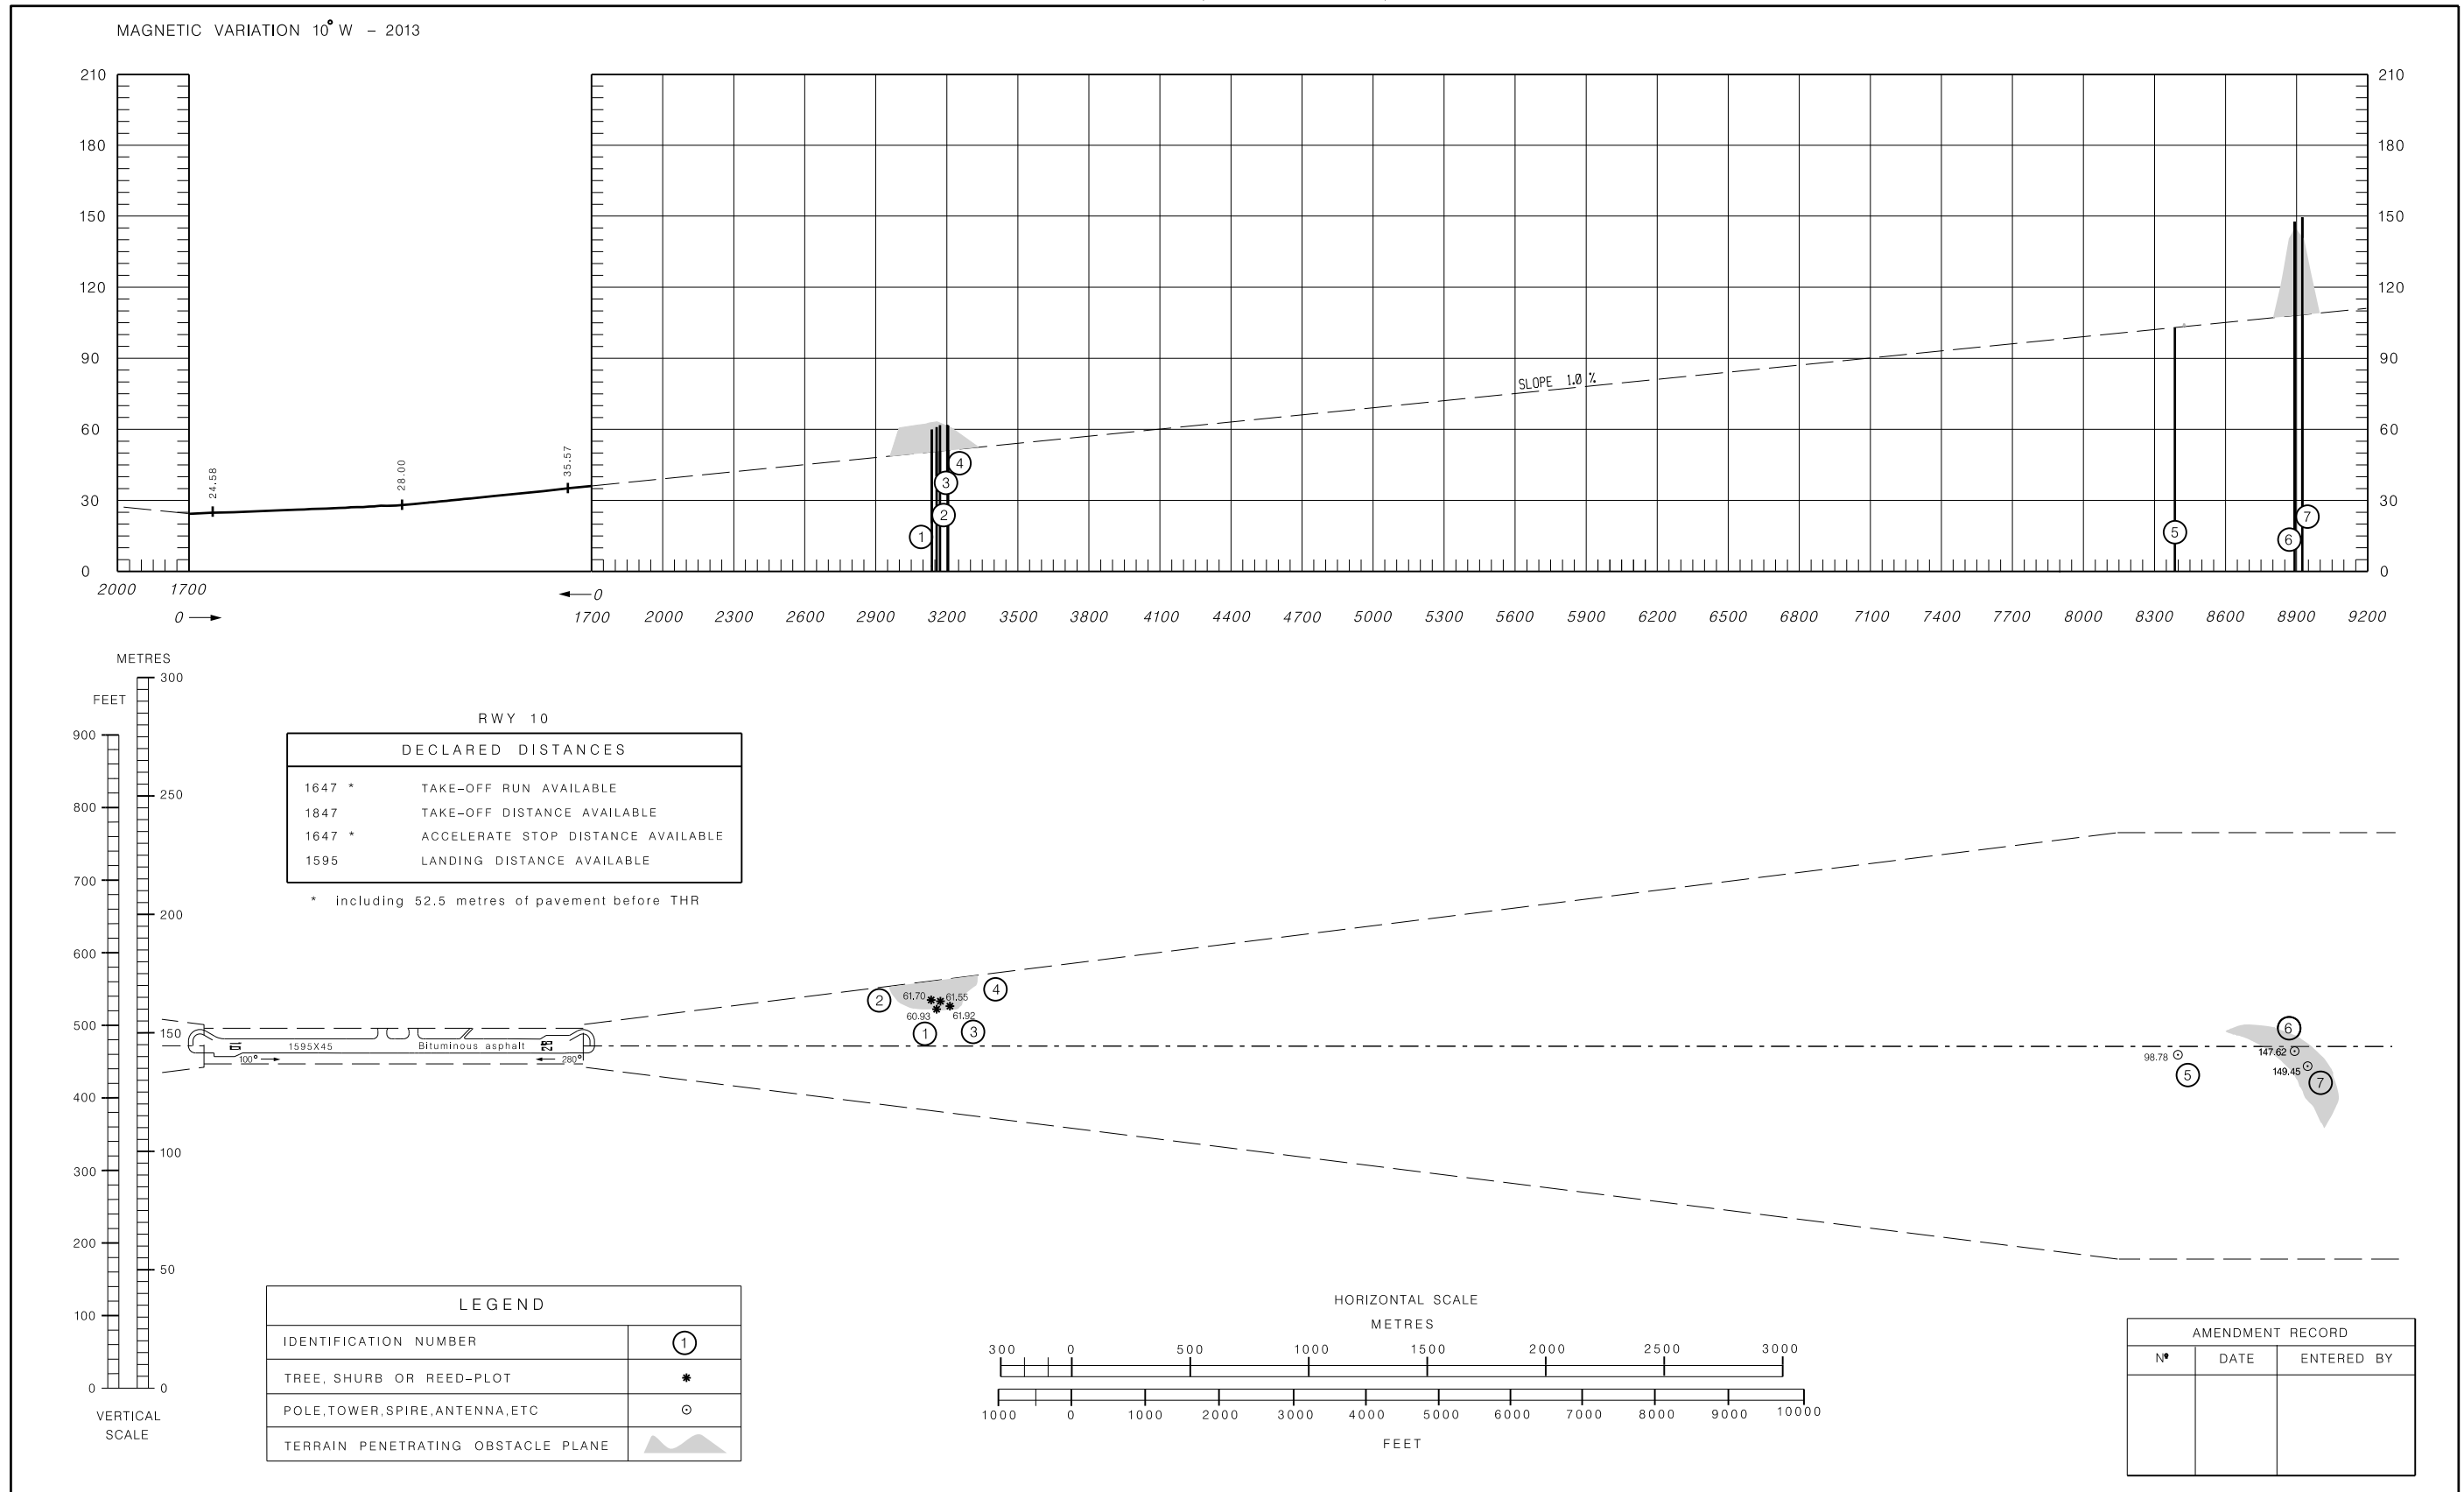

DIMENSIONS AND ELEVATIONS IN METRES

AERODROME OBSTACLE CHART - ICAO  
TYPE A (OPERATING LIMITATIONS)

HORTA / LPHR RWY10

THIS PAGE INTENTIONALLY LEFT BLANK