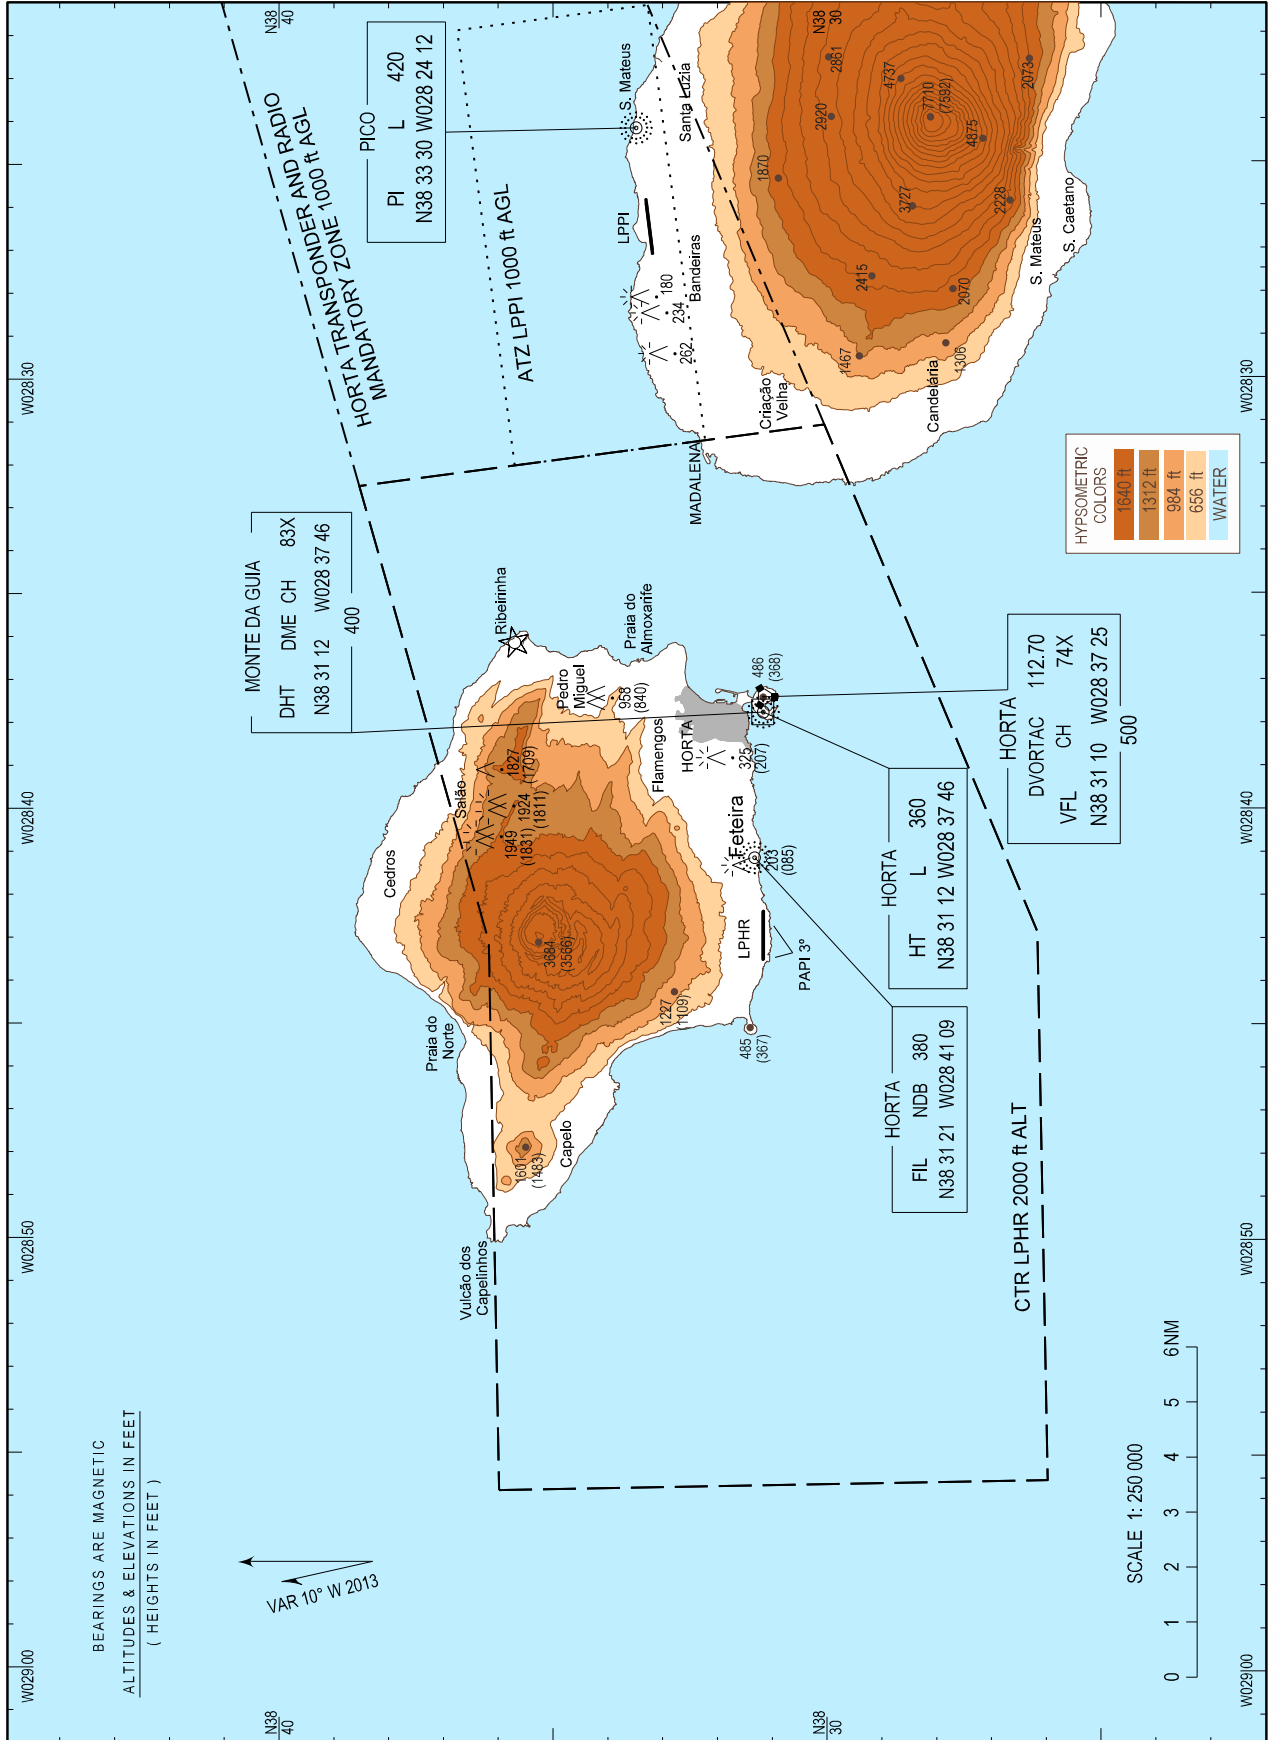

VISUAL
APPROACH
CHART - ICAO

AD ELEV 118 ft
HEIGHTS RELATED
TO AD ELEV

APP 120.600
TWR 118.000

HORTA
LPHR

THIS PAGE INTENTIONALLY LEFT BLANK