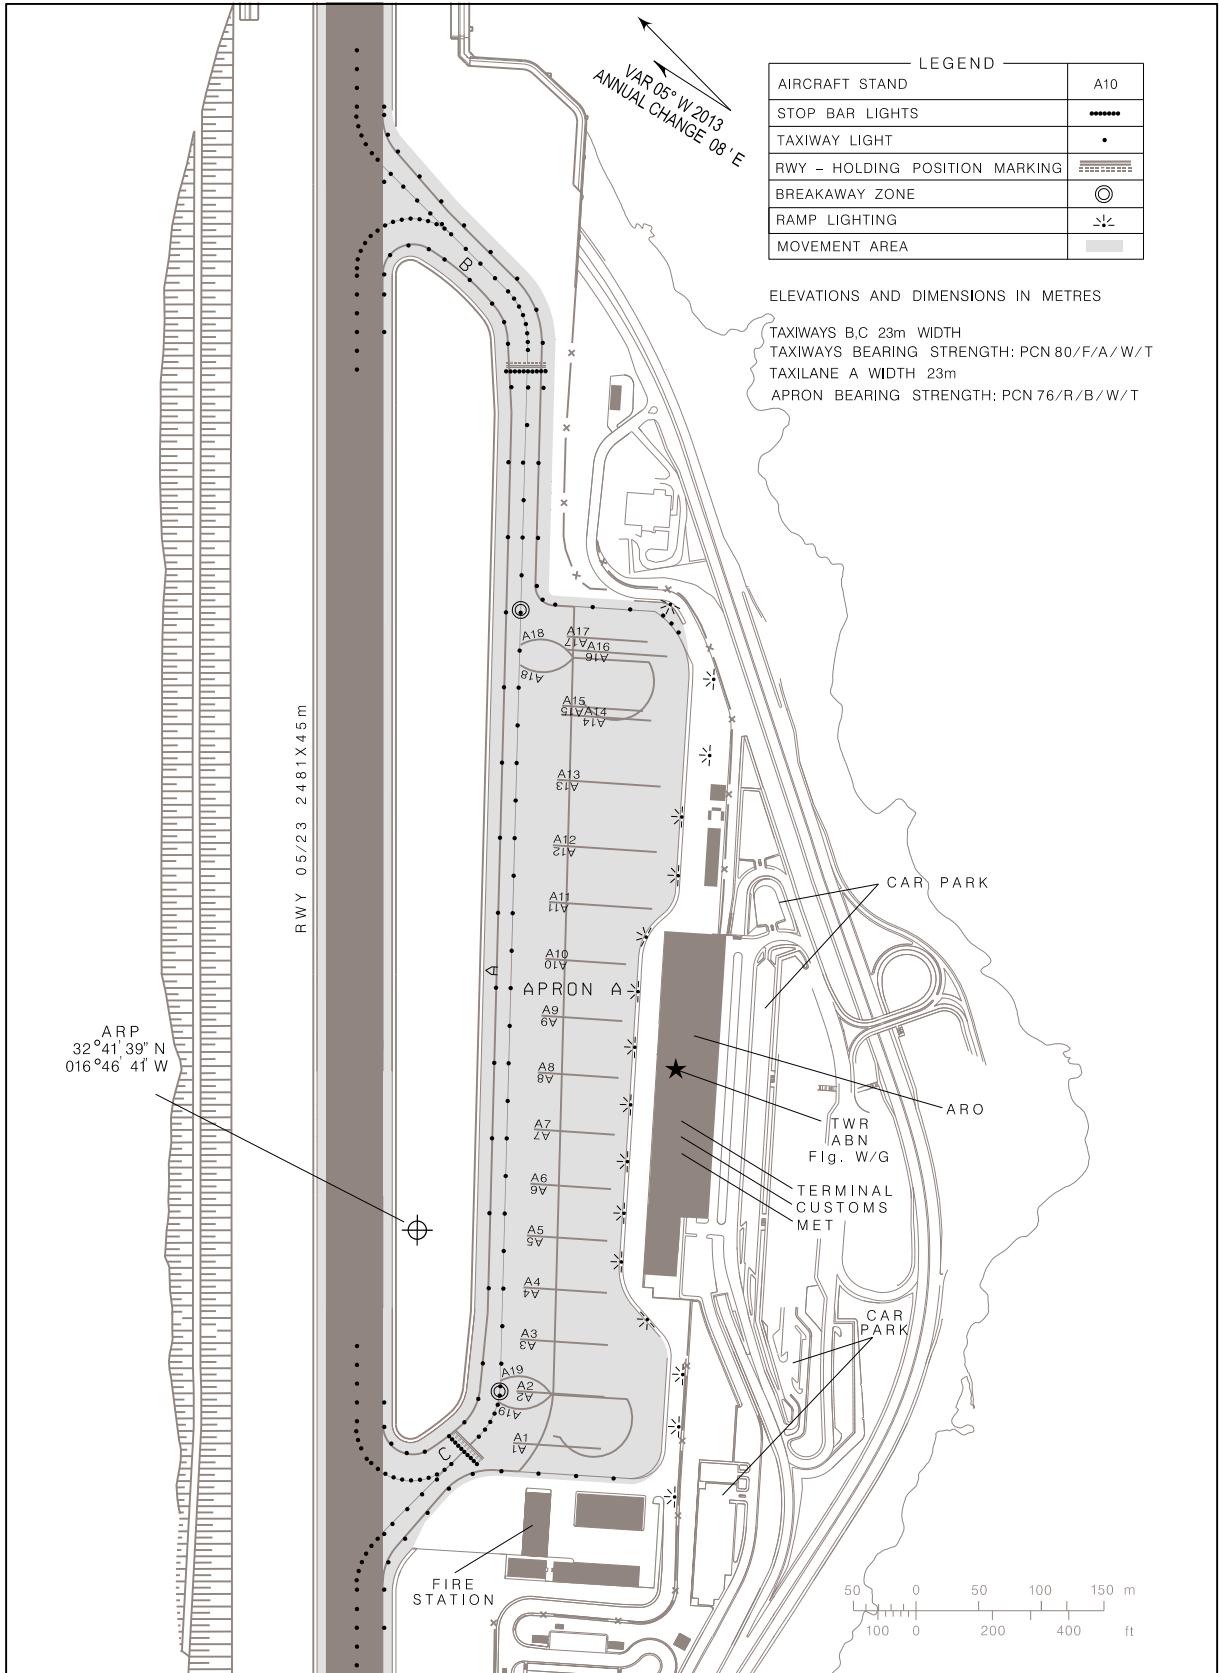

AERODROME PARKING  
DOCKING CHART - ICAO

APRON  
ELEV 49 m

MADEIRA INFORMATION 130.355  
MADEIRA TOWER 118.355

MADEIRA  
LPMA

New CS and FREQ.