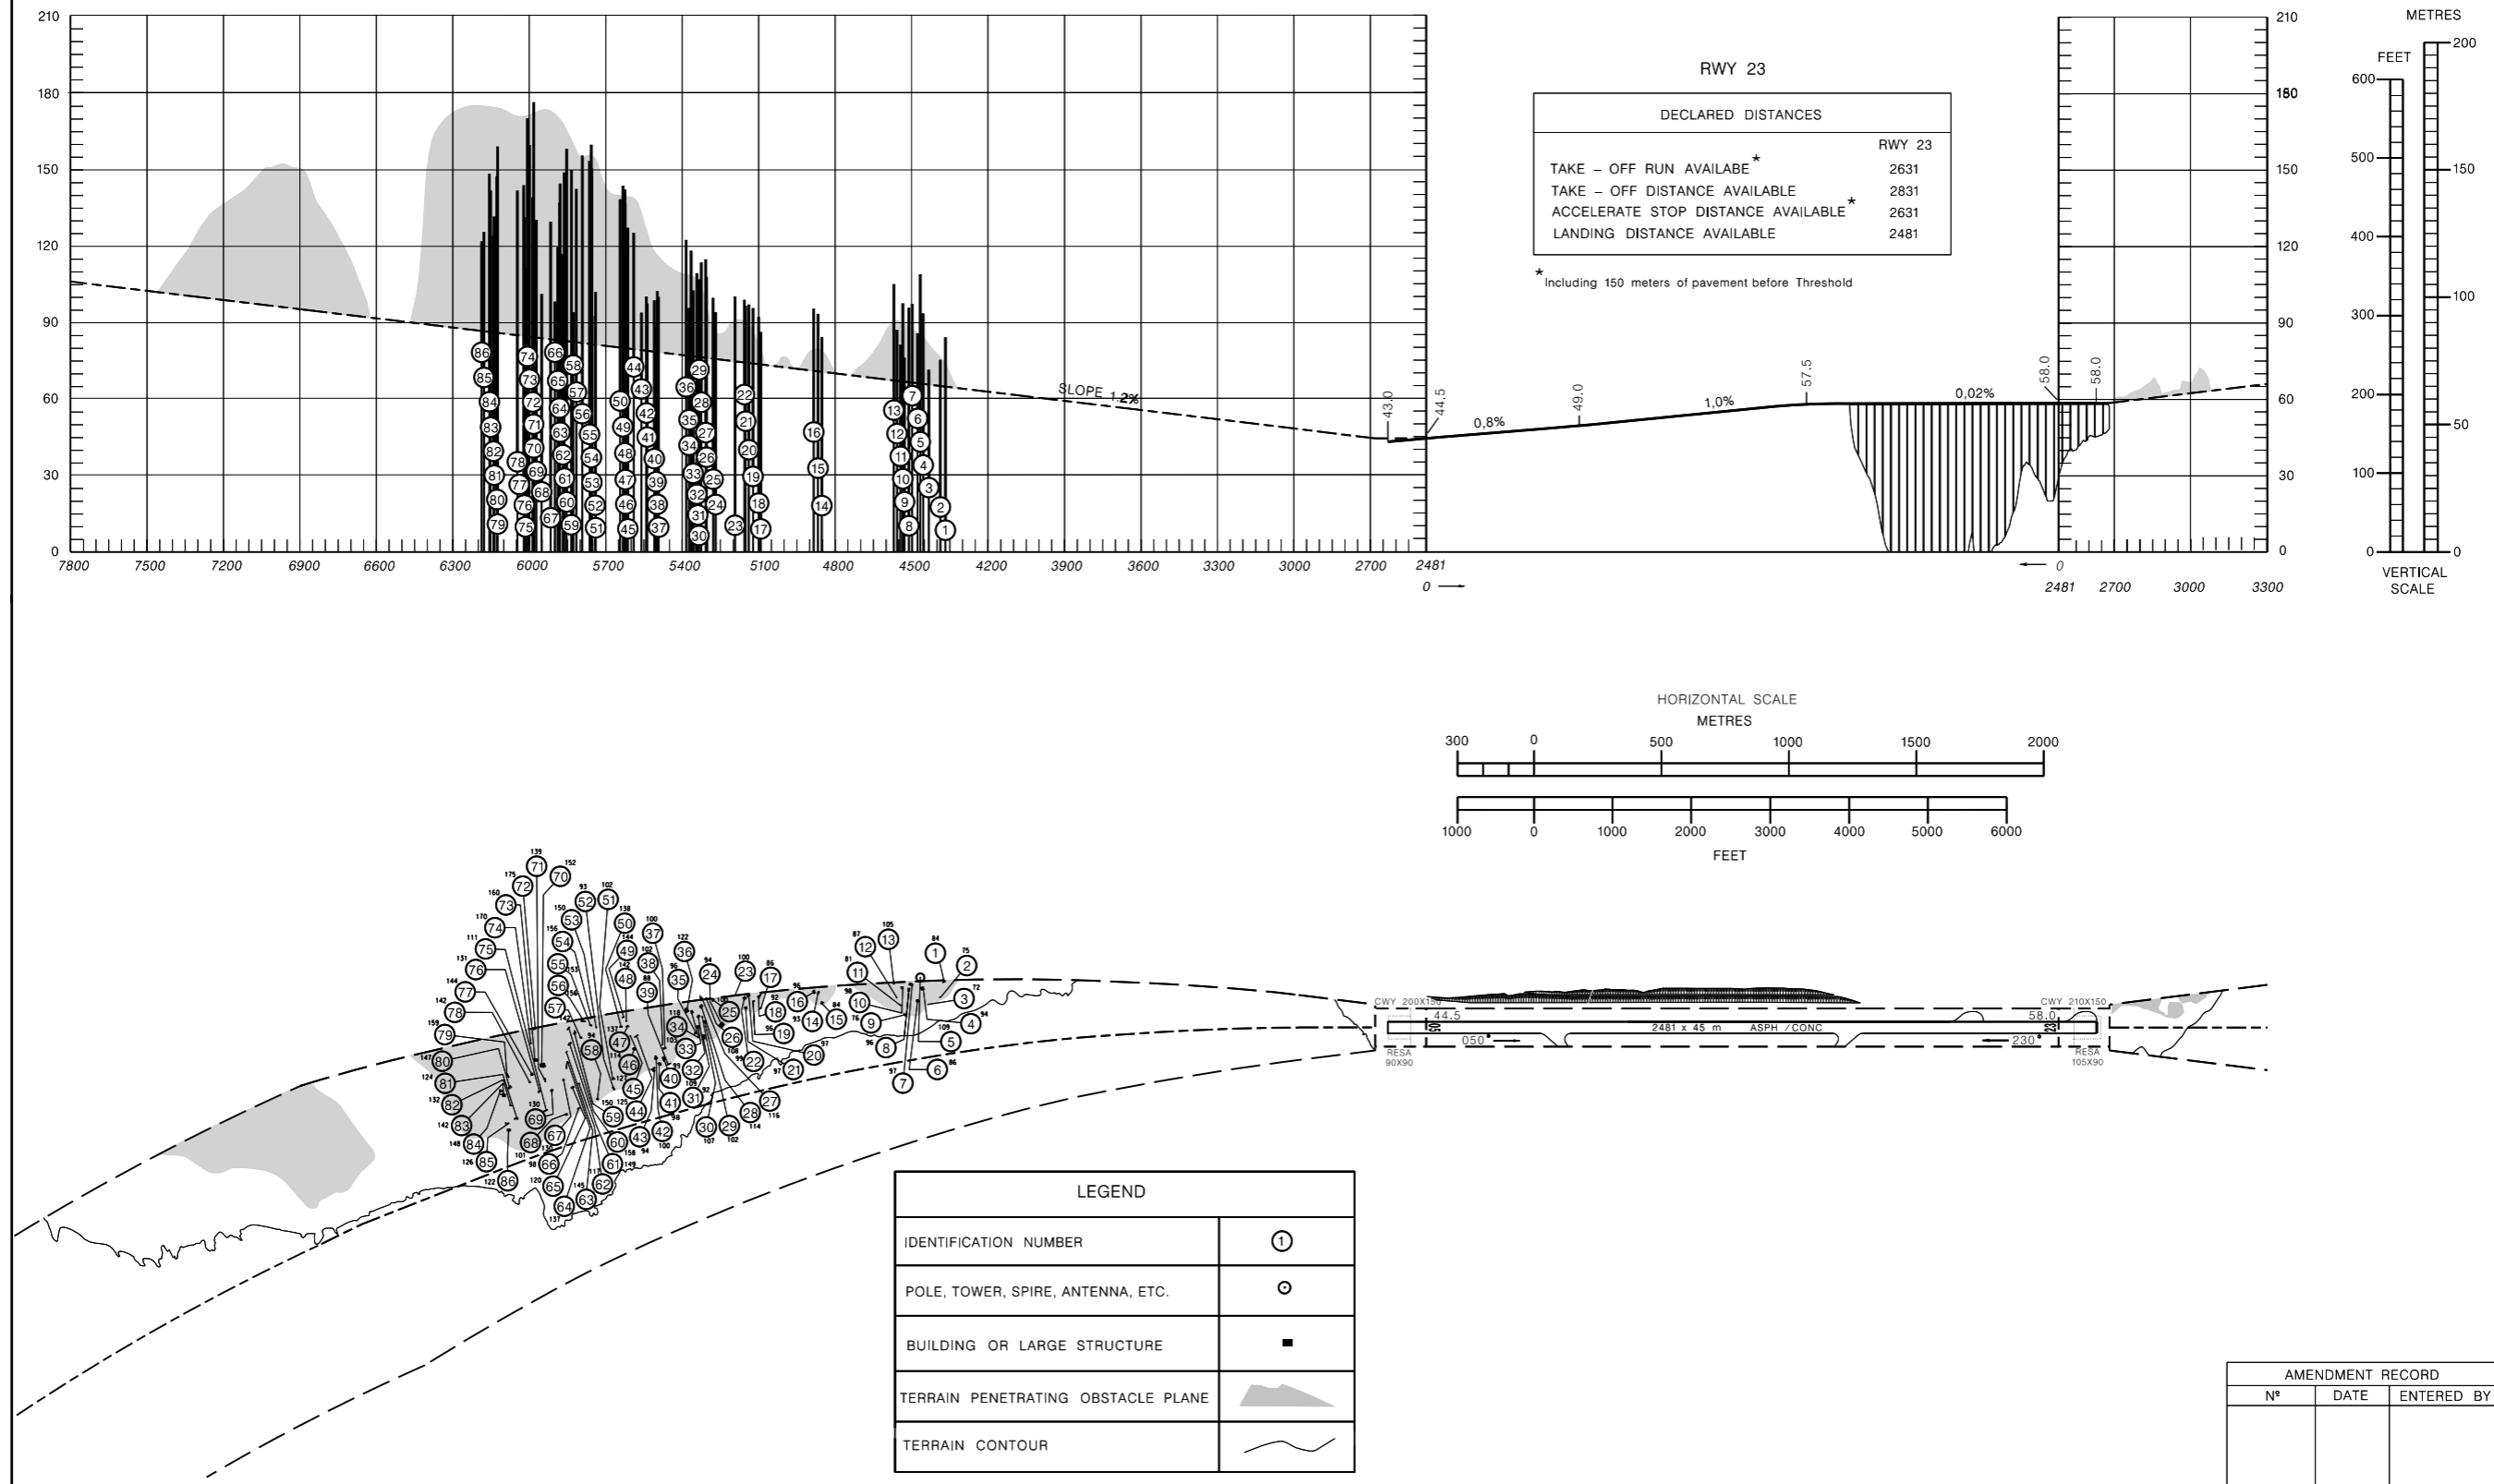

AERODROME OBSTACLE CHART - ICAO
TYPE A (OPERATING LIMITATIONS)

MADEIRA

DIMENSIONS AND ELEVATIONS IN METRES

MAGNETIC VARIATION 05° W - 2013

New MAG Variations (2013)