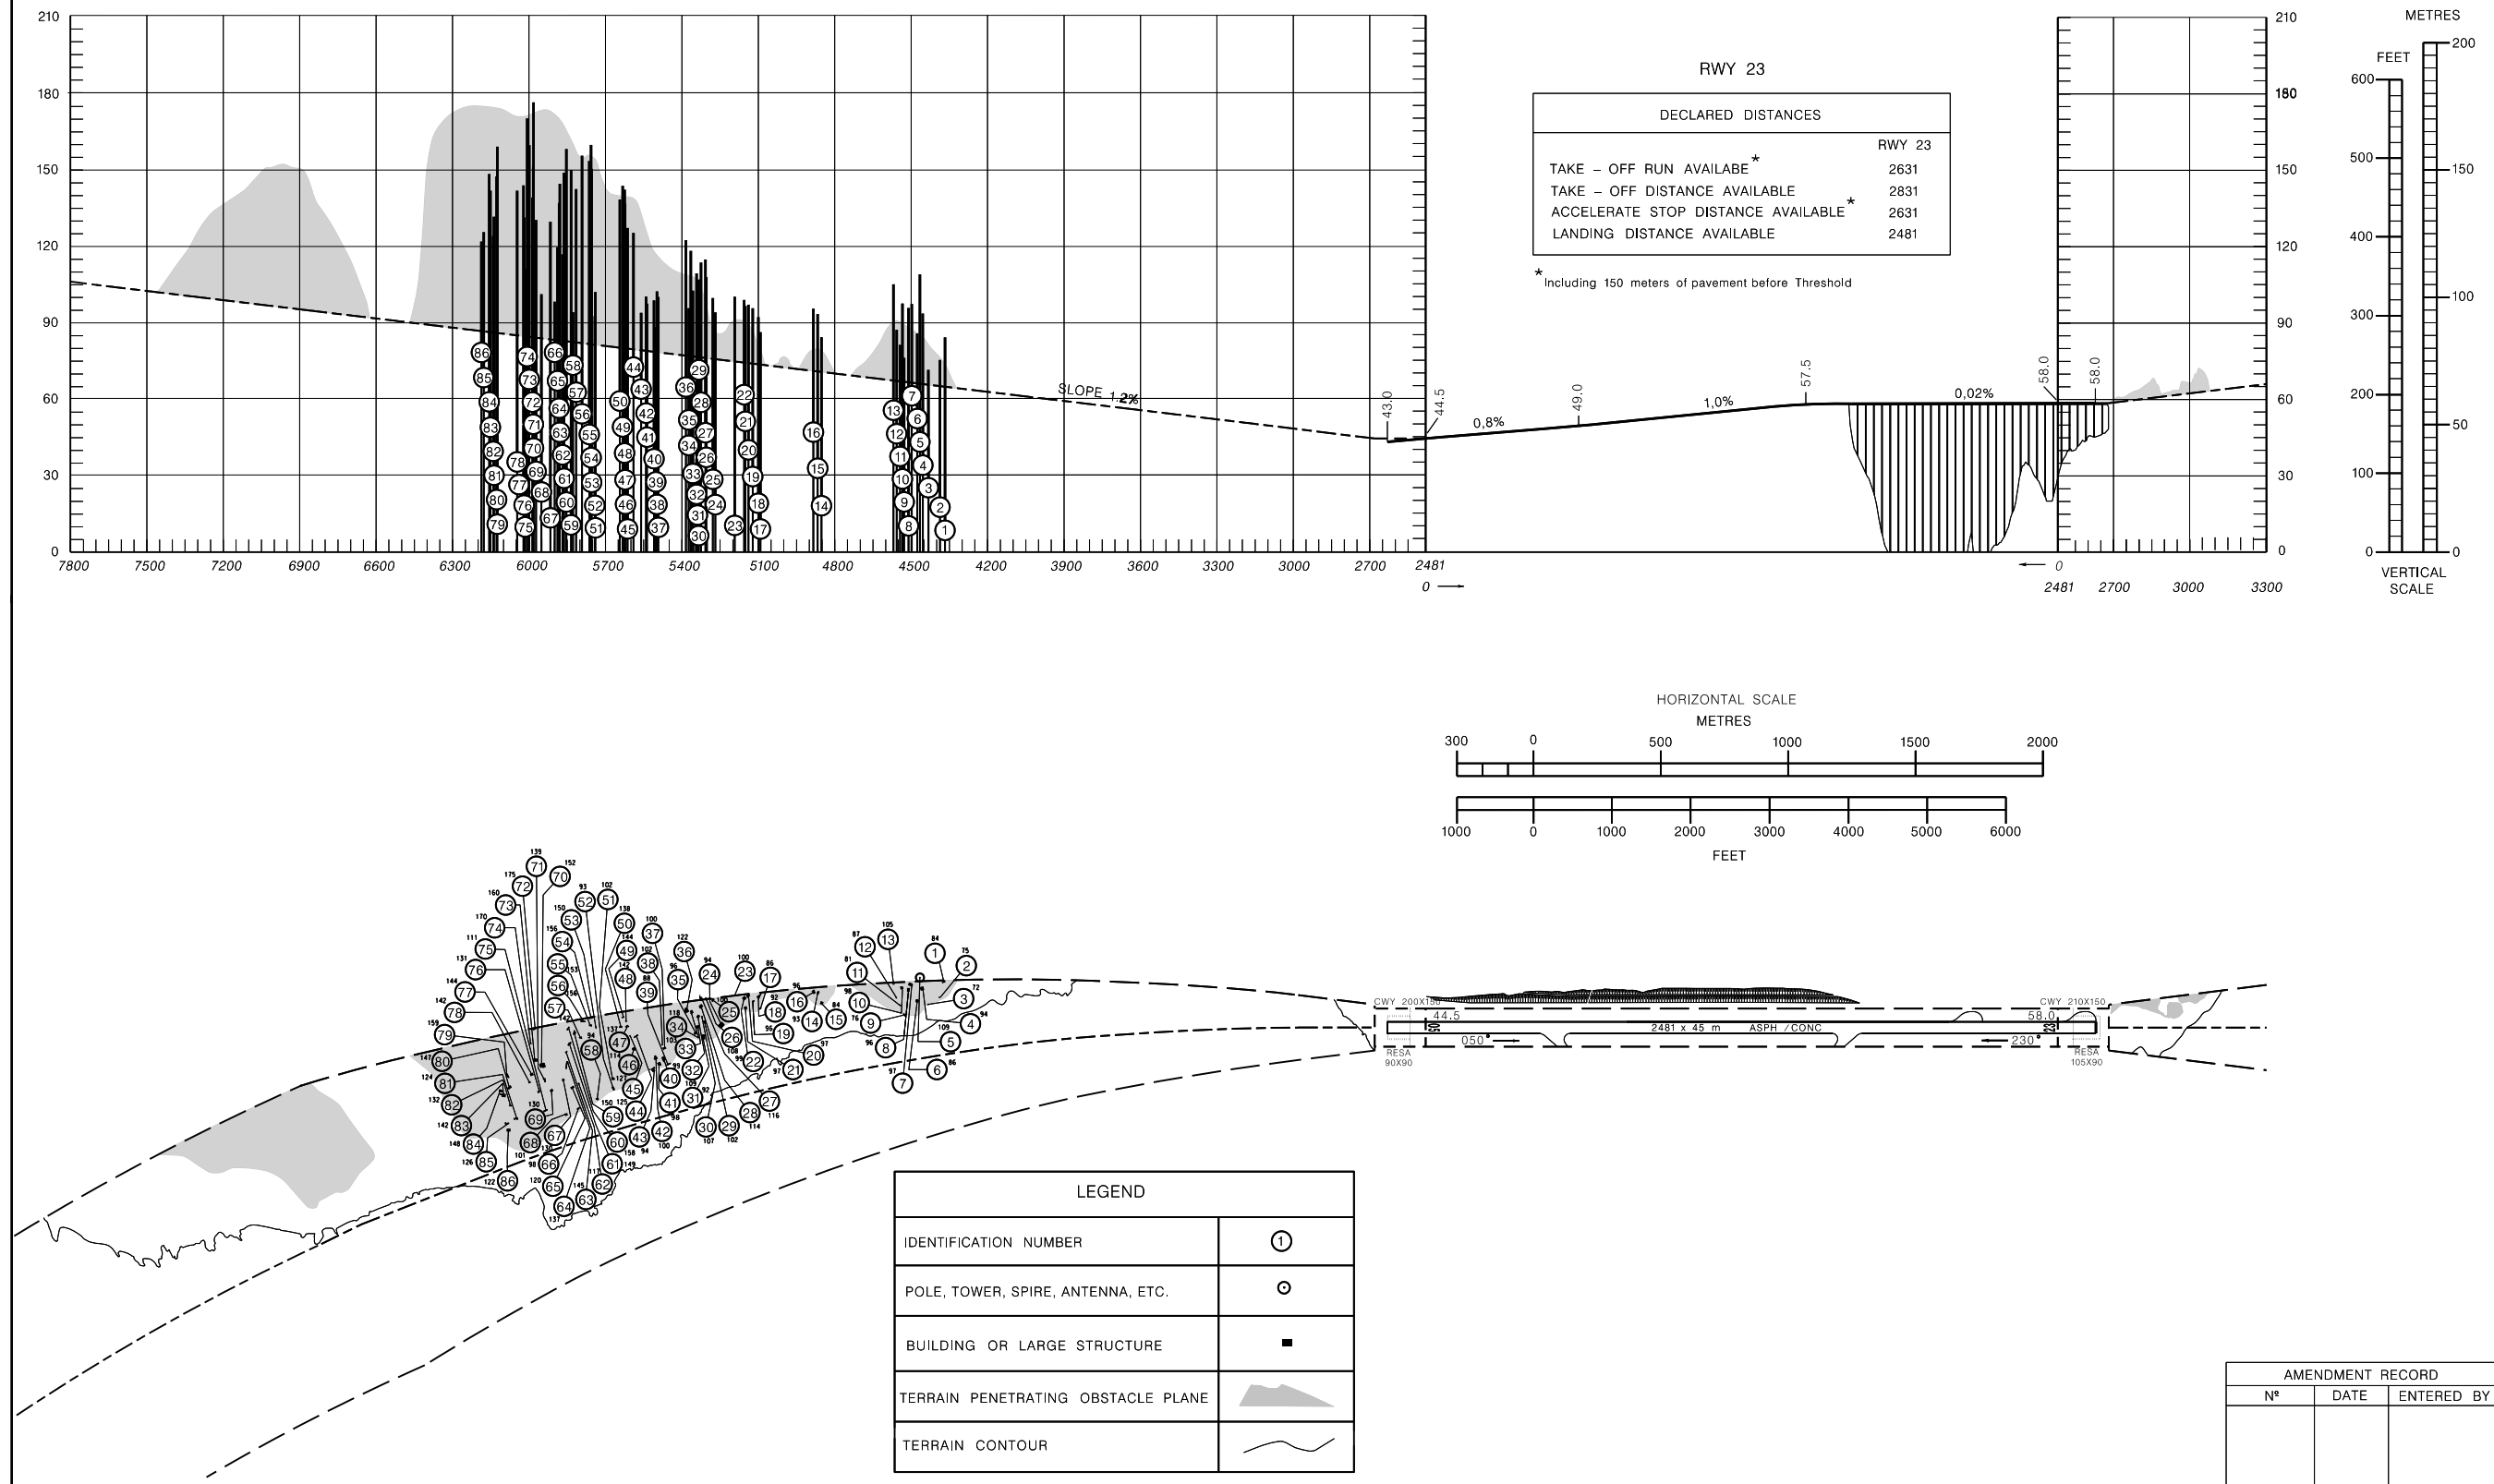

AERODROME OBSTACLE CHART - ICAO
TYPE A (OPERATING LIMITATIONS)

MADEIRA

DIMENSIONS AND ELEVATIONS IN METRES

MAGNETIC VARIATION 05° W - 2013

New MAG Variations (2013)

THIS PAGE INTENTIONALLY LEFT BLANK