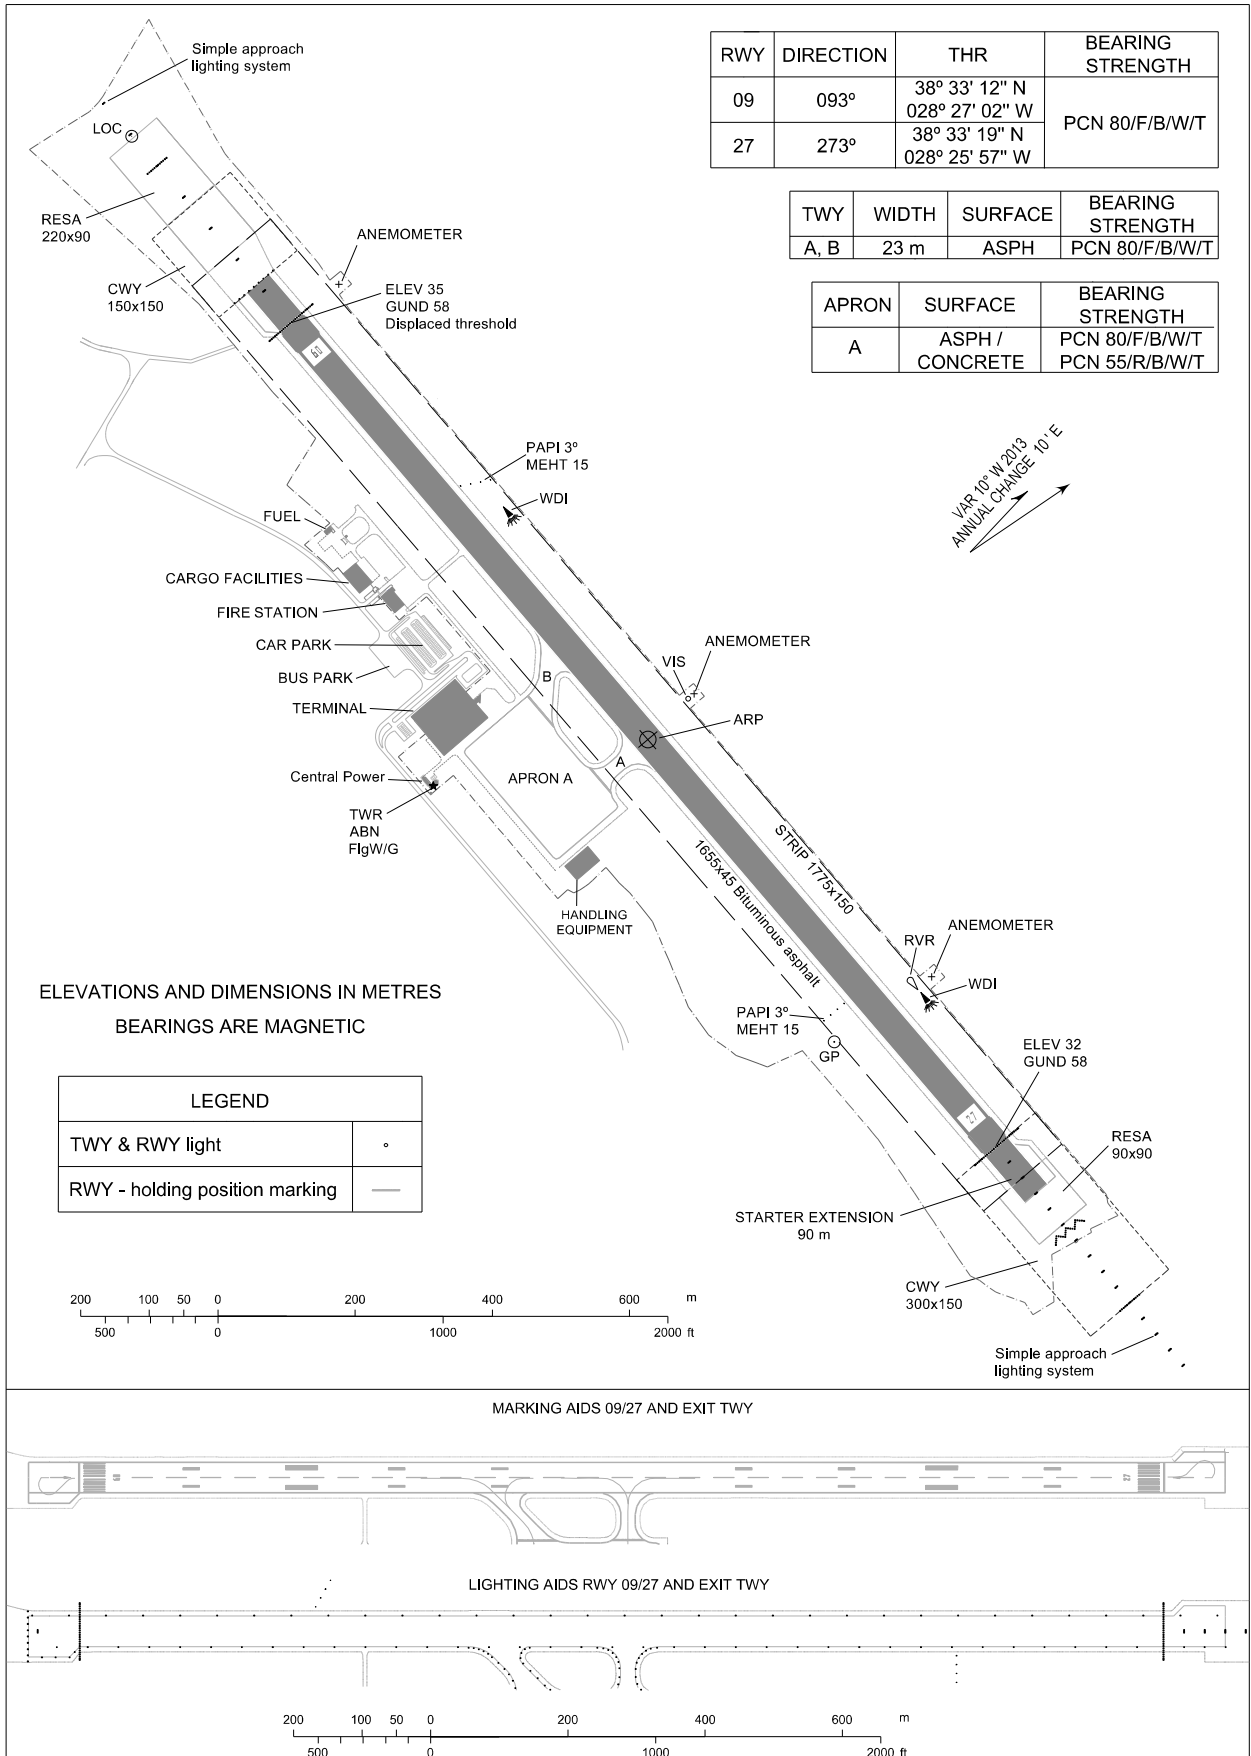

AERODROME CHART - ICAO 38° 33' 16" N
028° 26' 29" W ELEV 35 m

PICO AFIS 122.700
HORTA APP 120.600

PICO (LPPI)

Meteo equipment updated.

THIS PAGE INTENTIONALLY LEFT BLANK