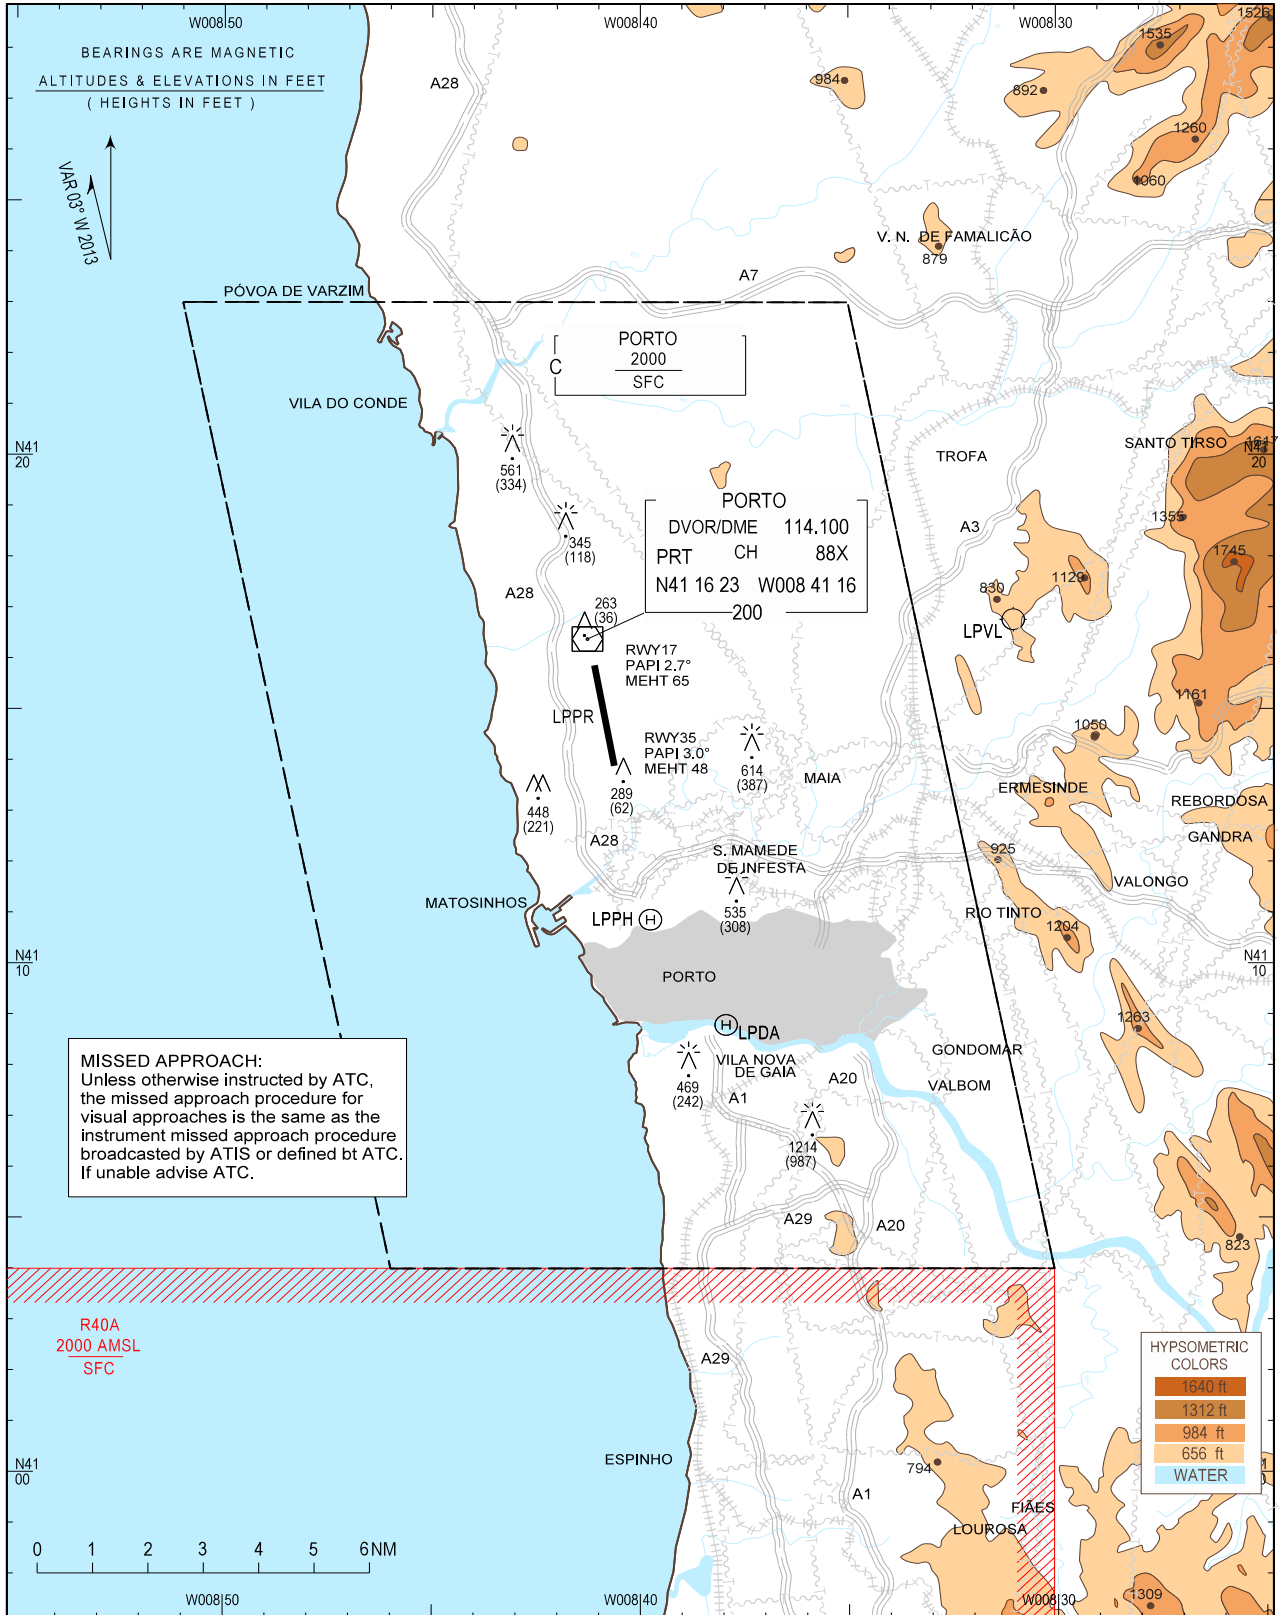

VISUAL
APPROACH
CHART - ICAO

AD ELEV 227 ft
HEIGHTS RELATED
TO AD ELEV

PORTO INFORMATION 124.305
PORTO APPROACH 120.910
PORTO TOWER 118.005

PORTO
LPPR

APP FREQ changed to 120.910.

THIS PAGE INTENTIONALLY LEFT BLANK