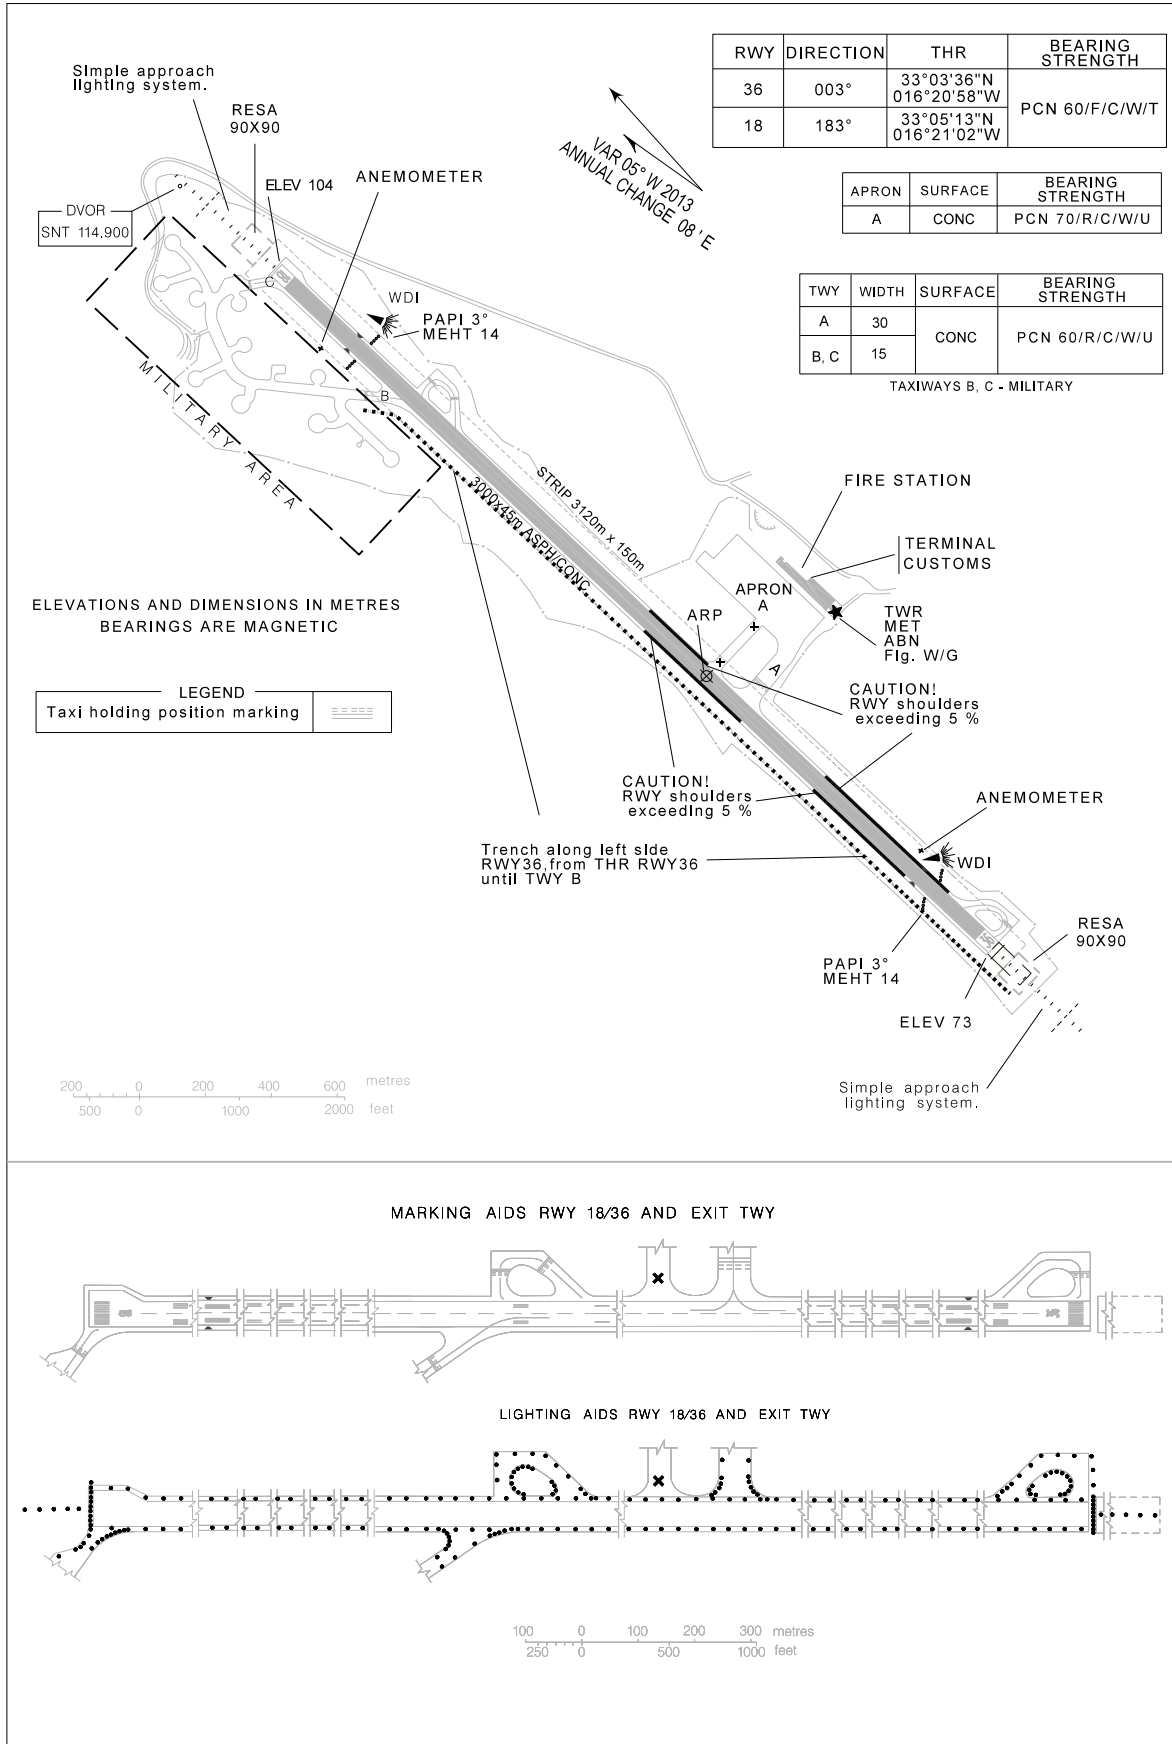

AERODROME CHART - ICAO 33 04 15 N 016 20 59 W PORTO SANTO TOWER 120.055 PORTO SANTO LPPS
ELEV 104 m

THIS PAGE INTENTIONALLY LEFT BLANK