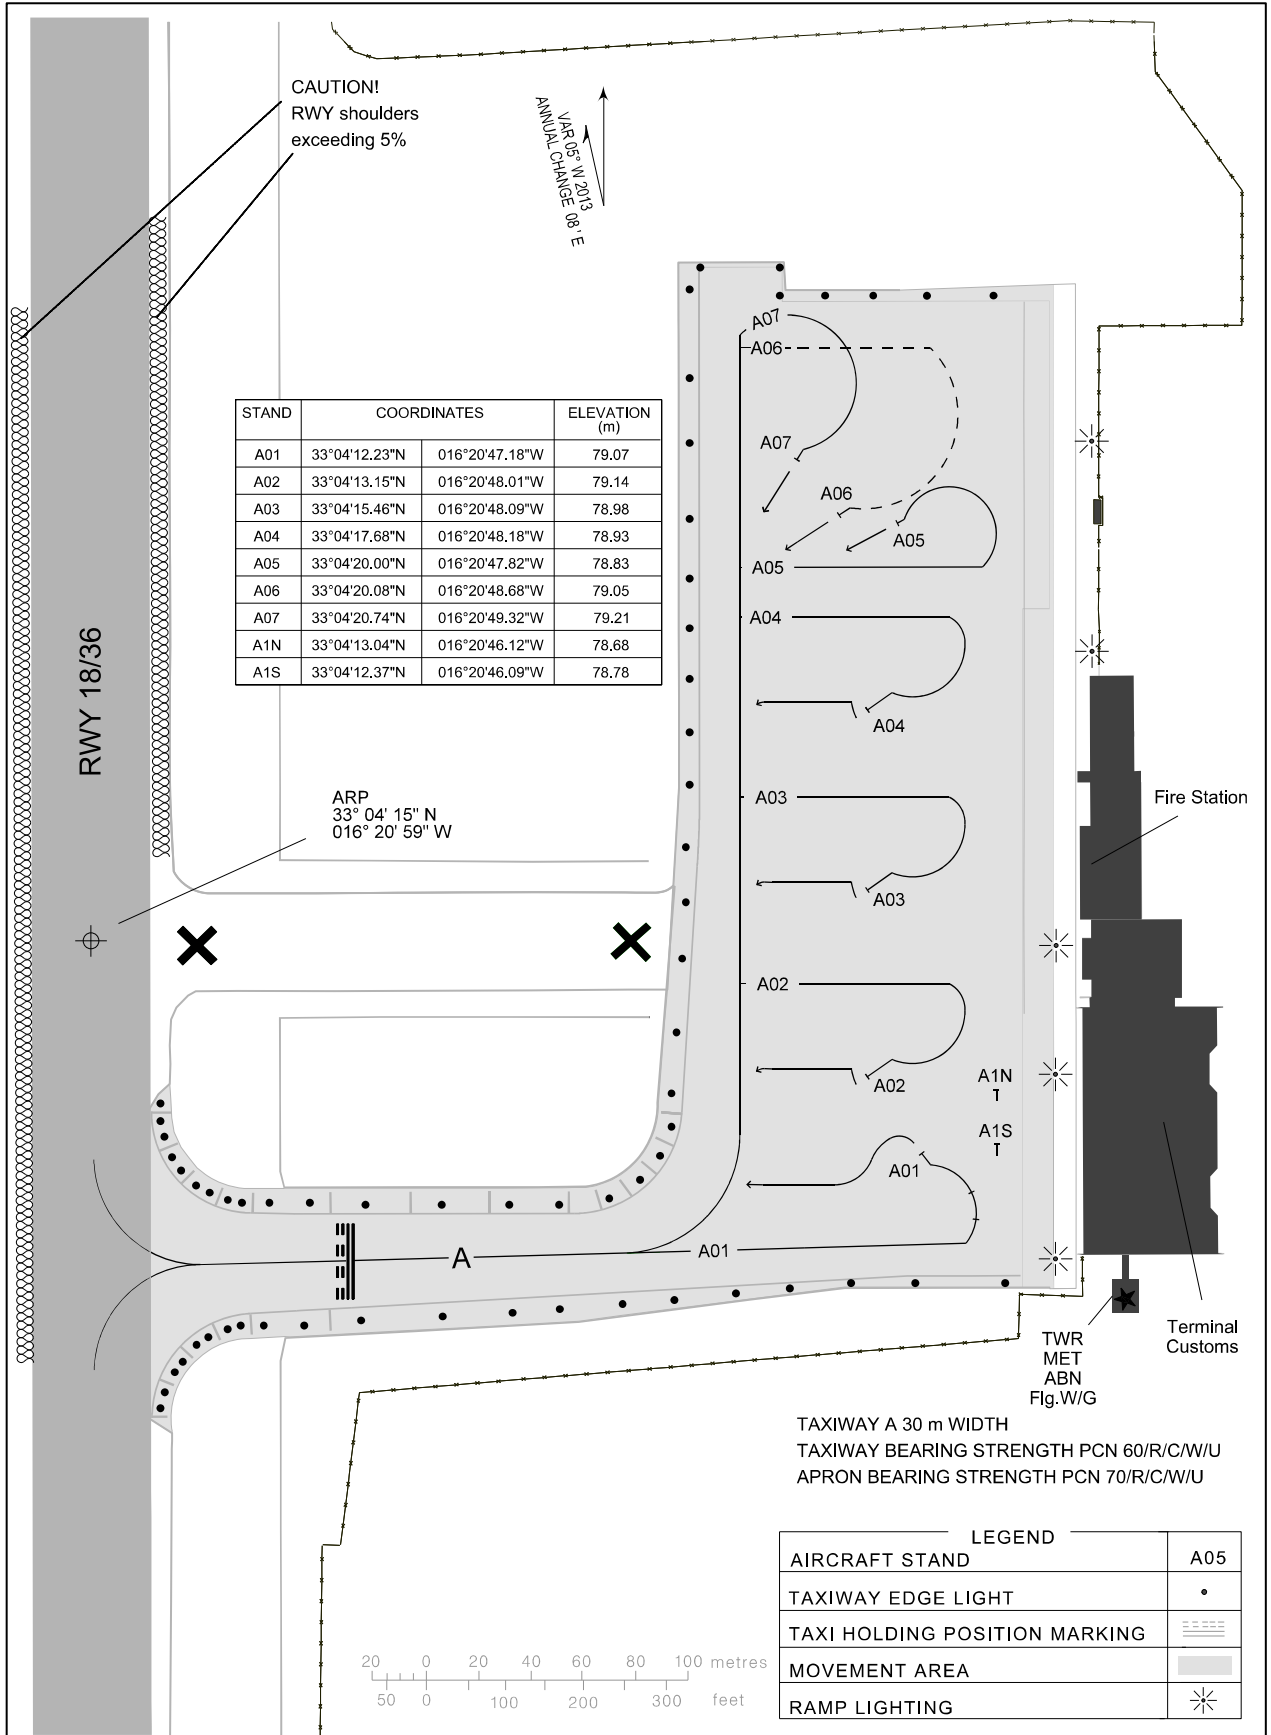

AERODROME PARKING
DOCKING CHART - ICAO

APRON
ELEV 79 m

PORTO SANTO TOWER 120.055

PORTO SANTO
LPPS

THIS PAGE INTENTIONALLY LEFT BLANK