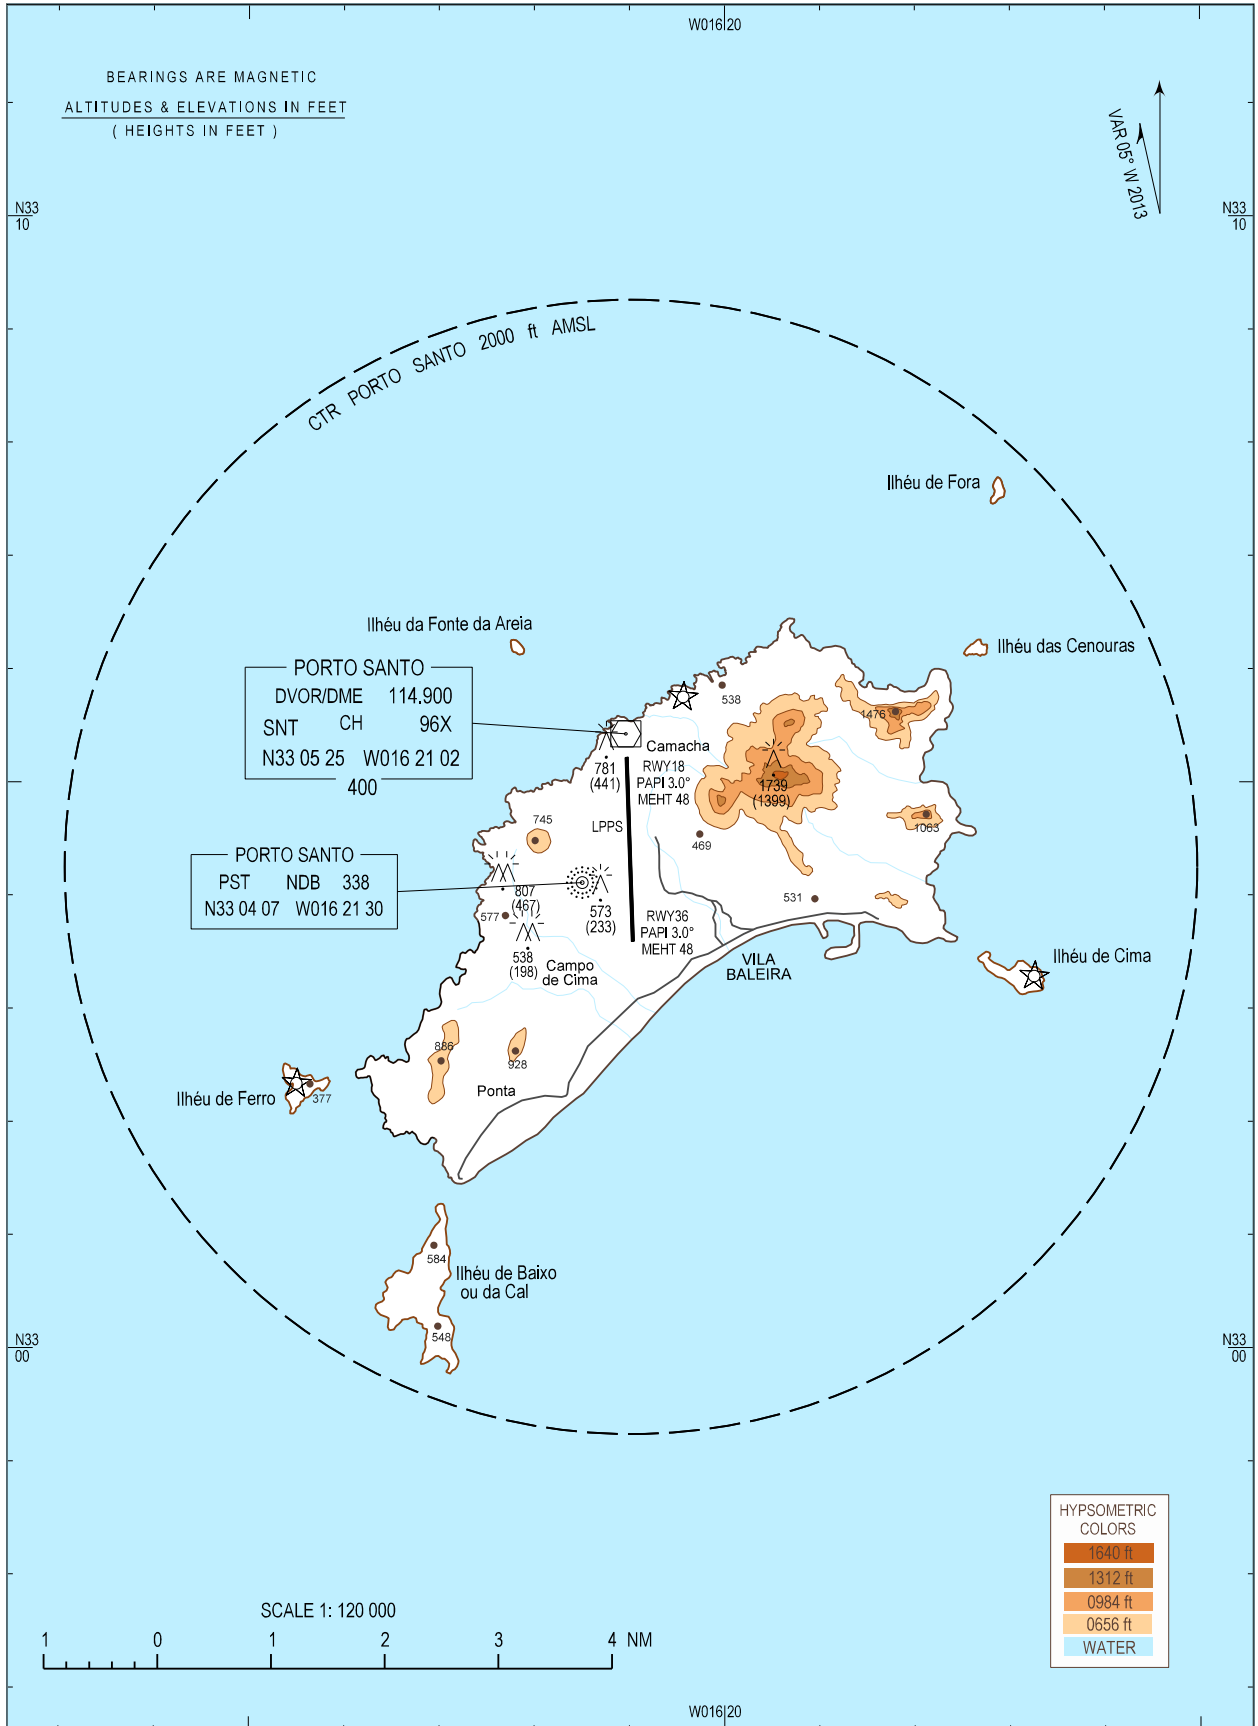

VISUAL  
APPROACH  
CHART - ICAO

AD ELEV 340 ft  
HEIGHTS RELATED  
TO AD ELEV

MADEIRA APPROACH 119.605  
PORTO SANTO TOWER 120.055

PORTO SANTO  
LPPS

New CS and FREQ.