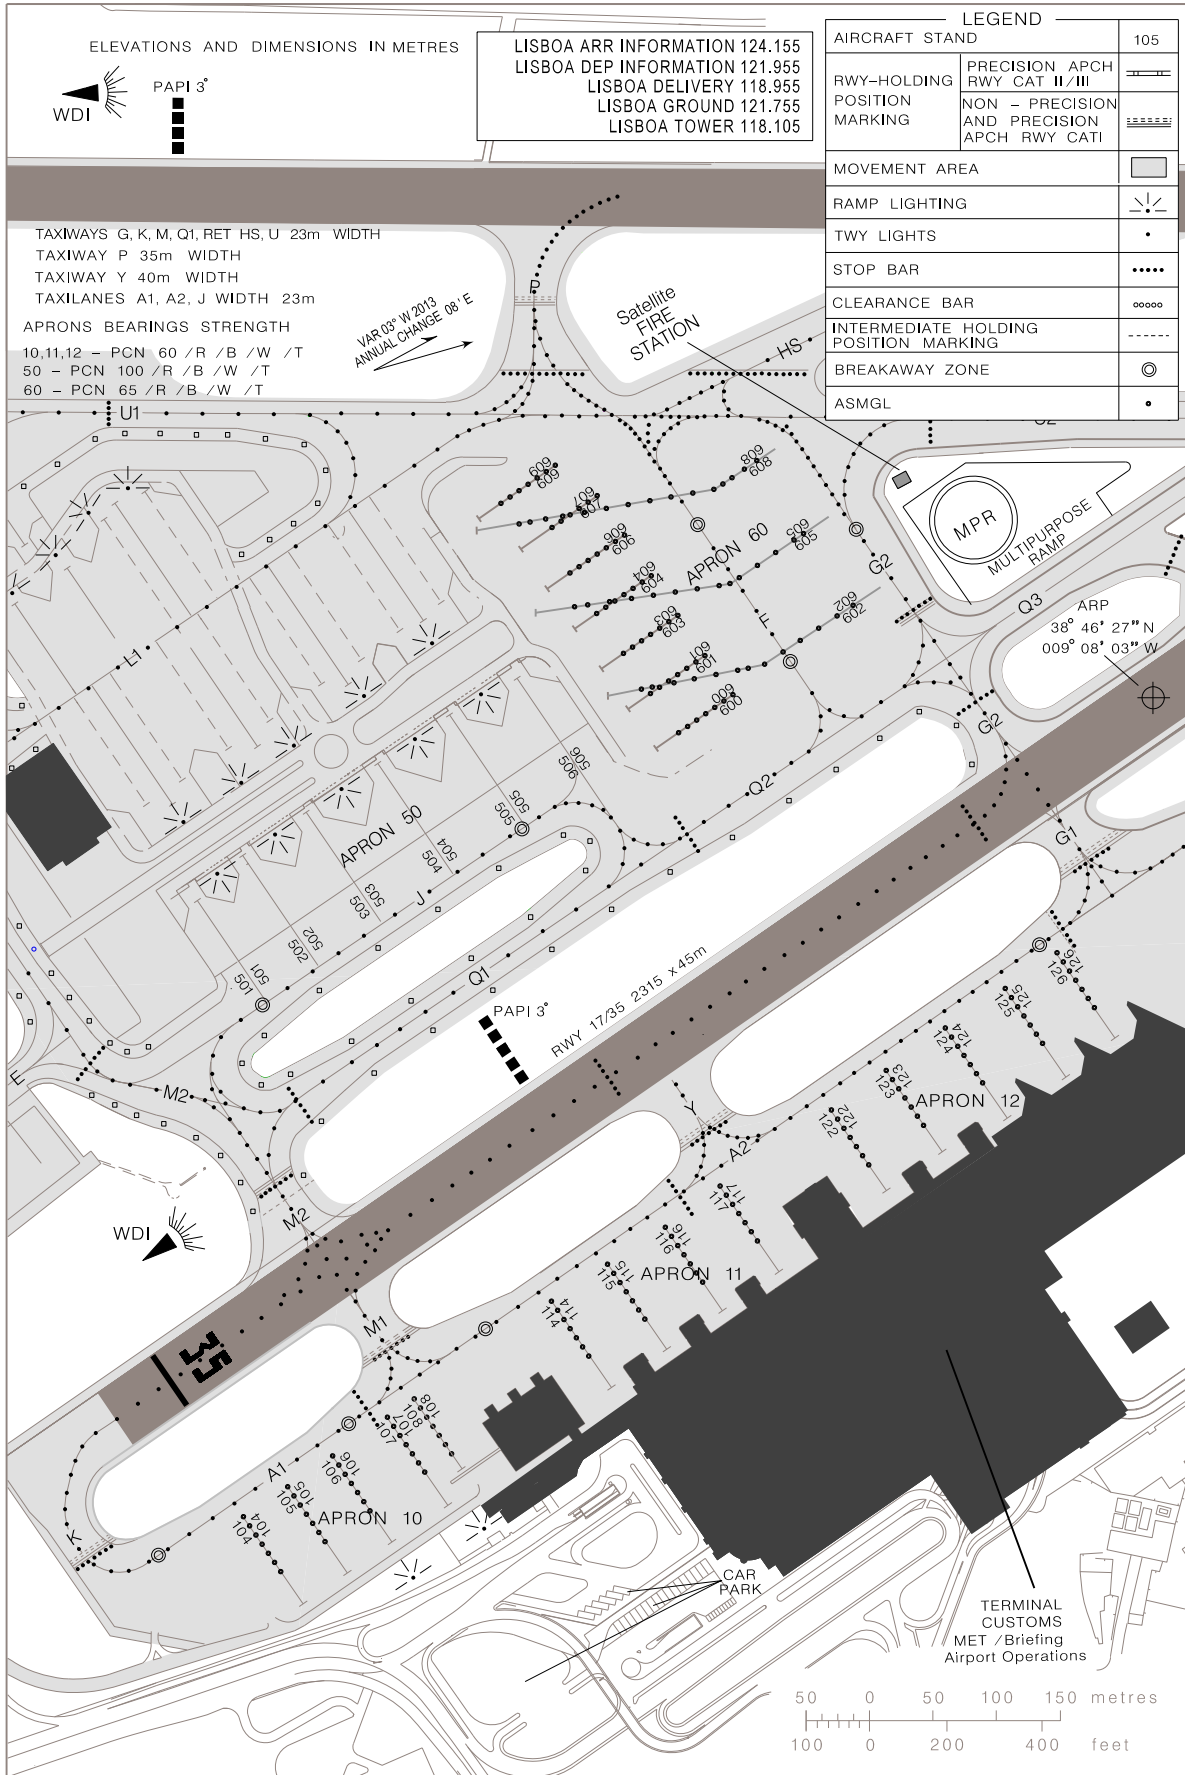

AIRCRAFT PARKING /
DOCKING CHART-ICAO

APRON ELEV.
10, 11, 12-101m;
50-104m; 60-104m

LISBOA

AIS briefing INFO removed.

THIS PAGE INTENTIONALLY LEFT BLANK