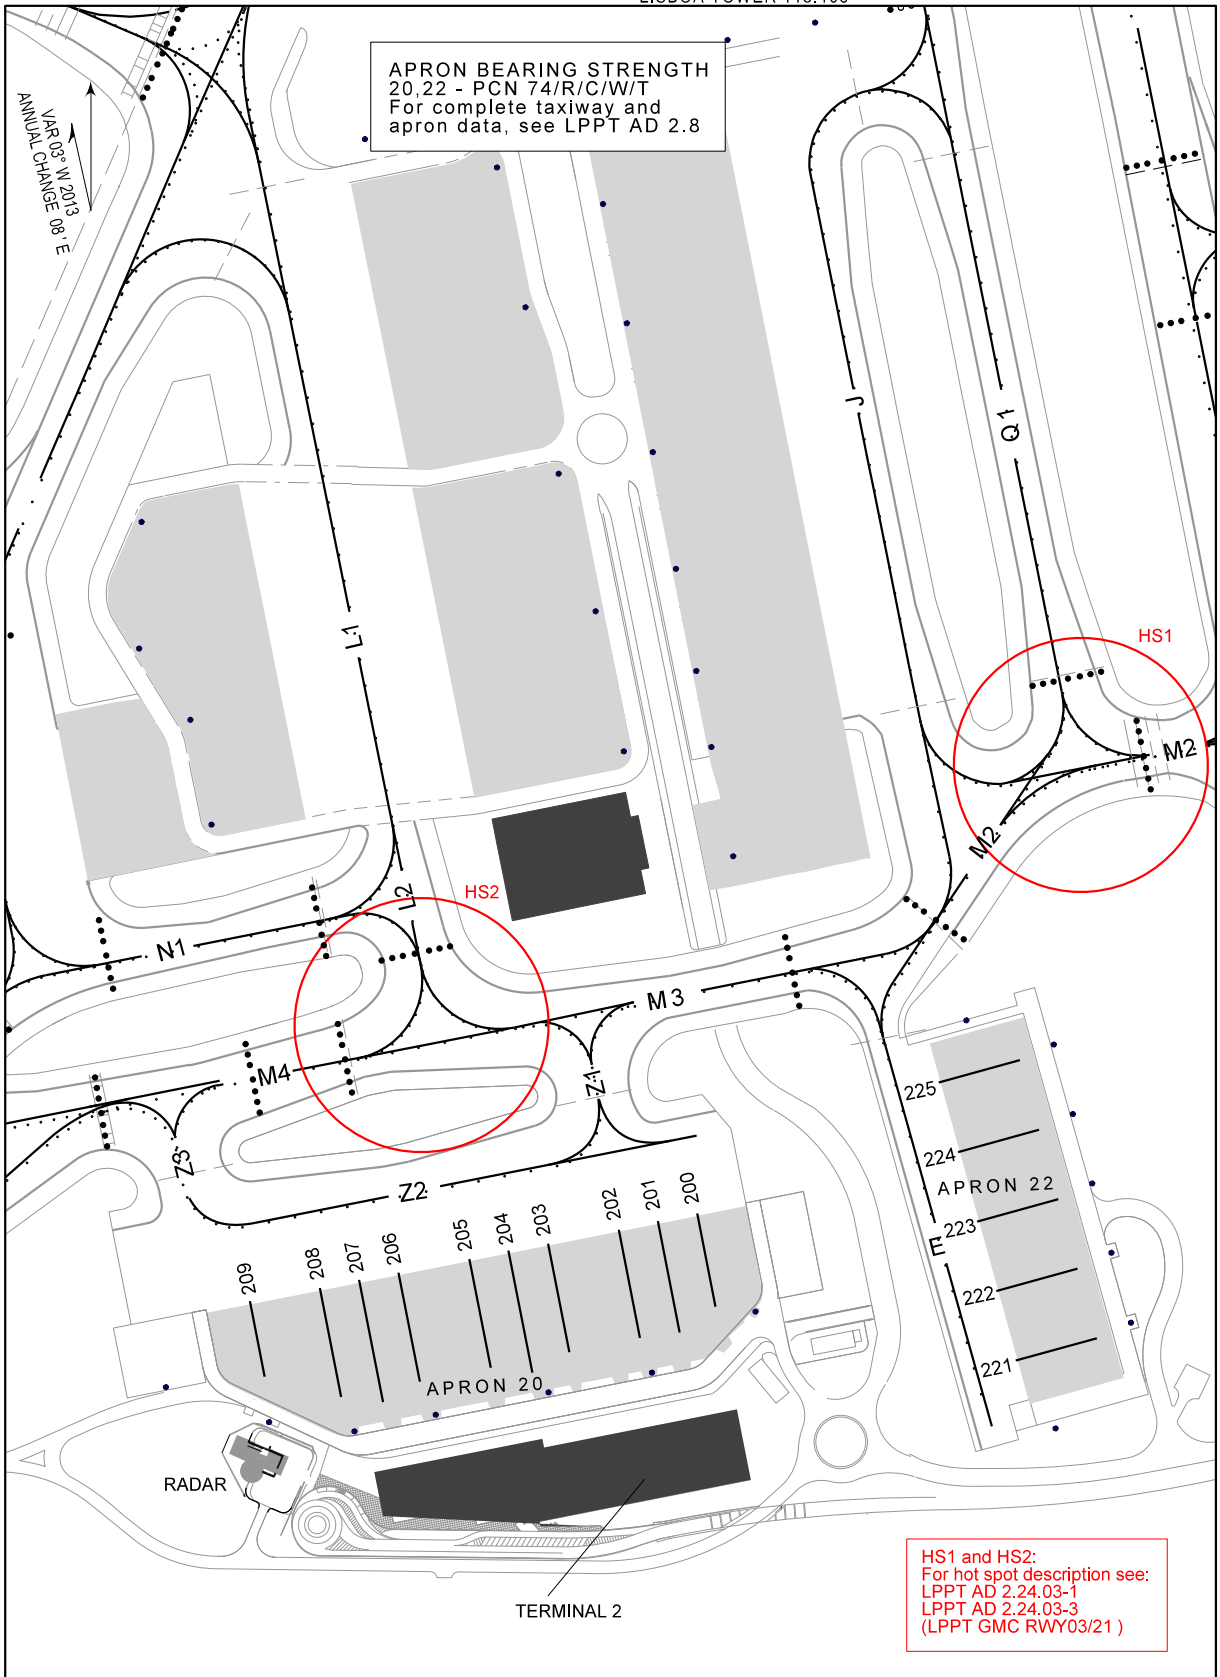

AIRCRAFT PARKING
DOCKING CHART - ICAO

APRON ELEV
20=103 m
22=100 m

LISBOA ARR INFORMATION 124.155
LISBOA DEP INFORMATION 121.955
LISBOA DELIVERY 118.955
LISBOA GROUND 121.755
LISBOA TOWER 118.105

LISBOA, Humberto Delgado
(LPPT)

THIS PAGE INTENTIONALLY LEFT BLANK