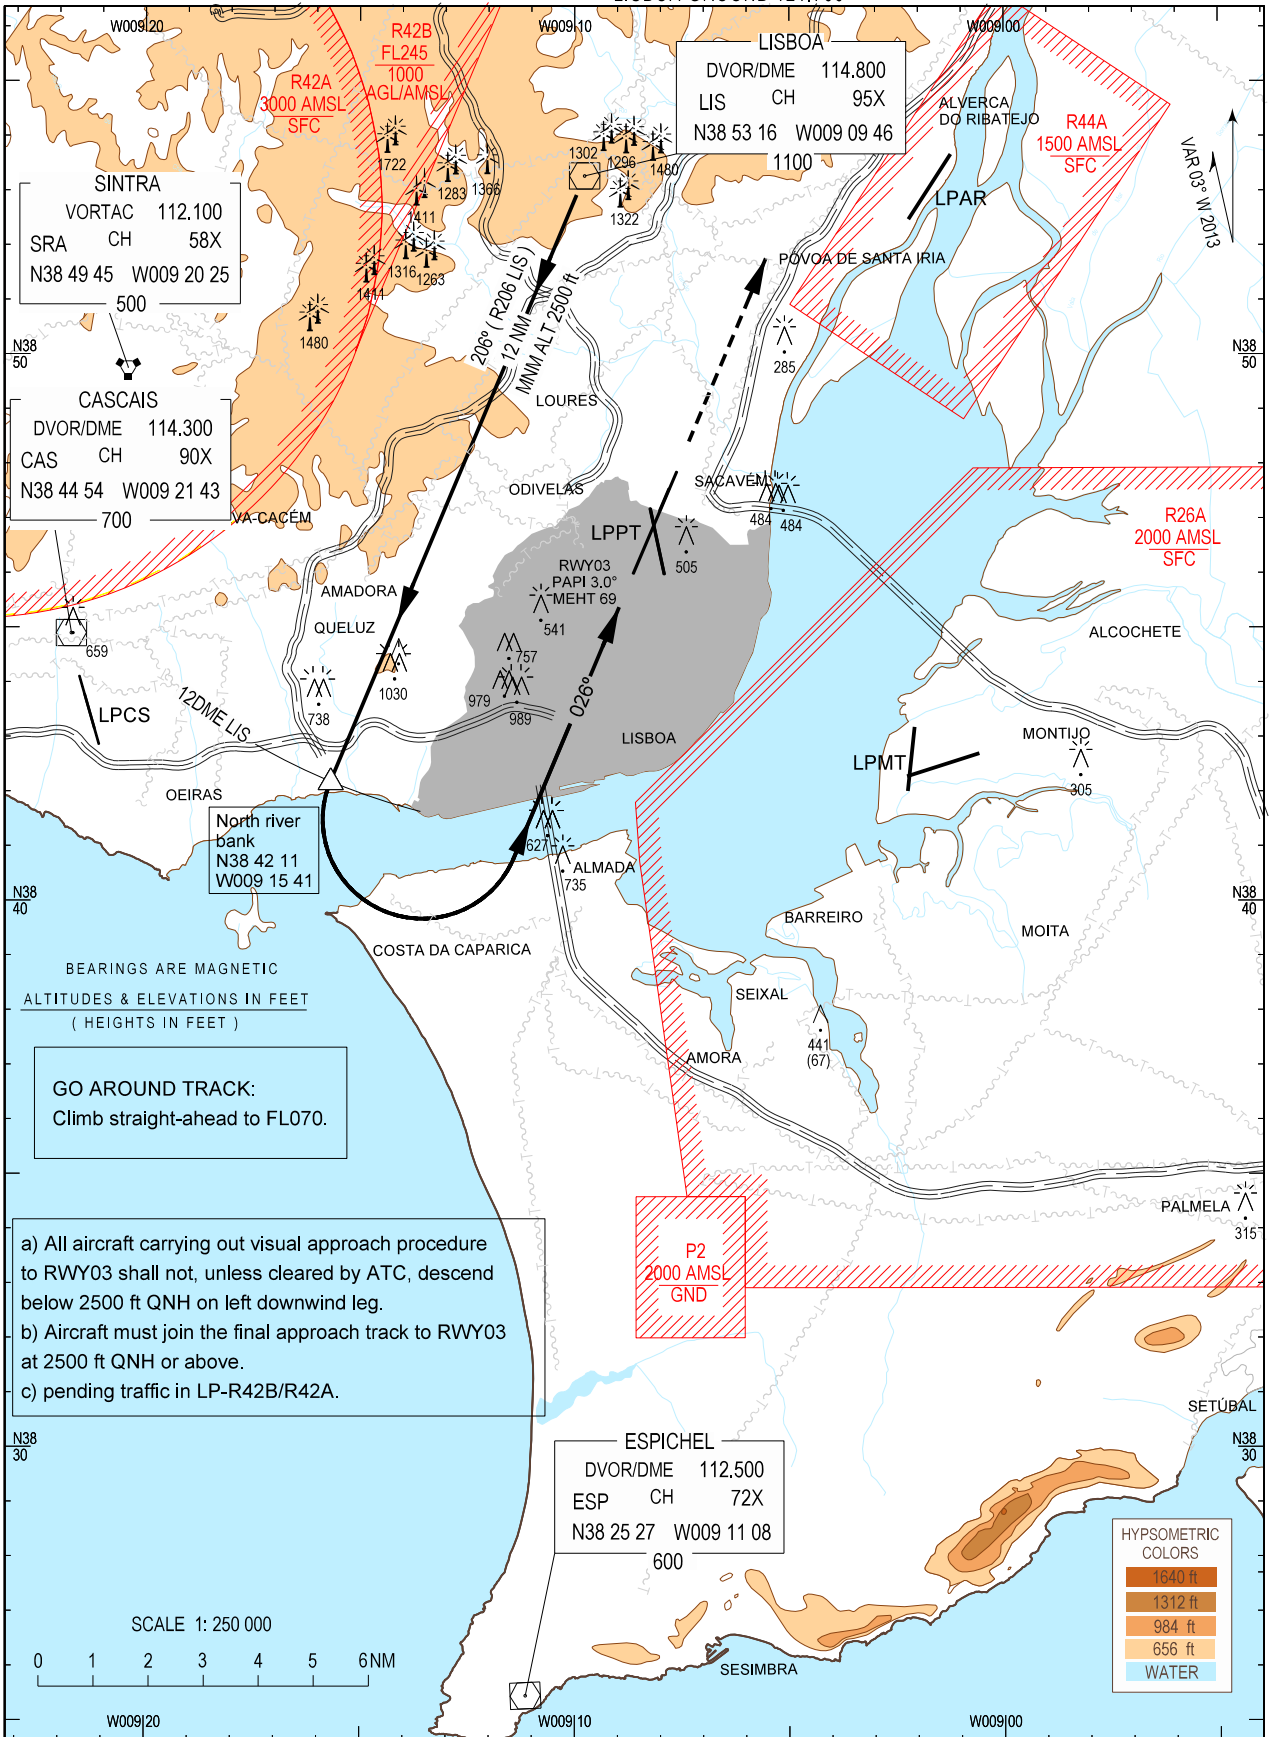

**VISUAL
APPROACH
PROCEDURE**

AD ELEV 374 ft
HEIGHTS RELATED
TO AD ELEV

LISBOA ARR INFORMATION 124.155
LISBOA APPROACH 119.105
LISBOA ARRIVAL 125.130
LISBOA TOWER 118.105
LISBOA GROUND 121.755

**LISBOA
LPPT RWY03**

THIS PAGE INTENTIONALLY LEFT BLANK