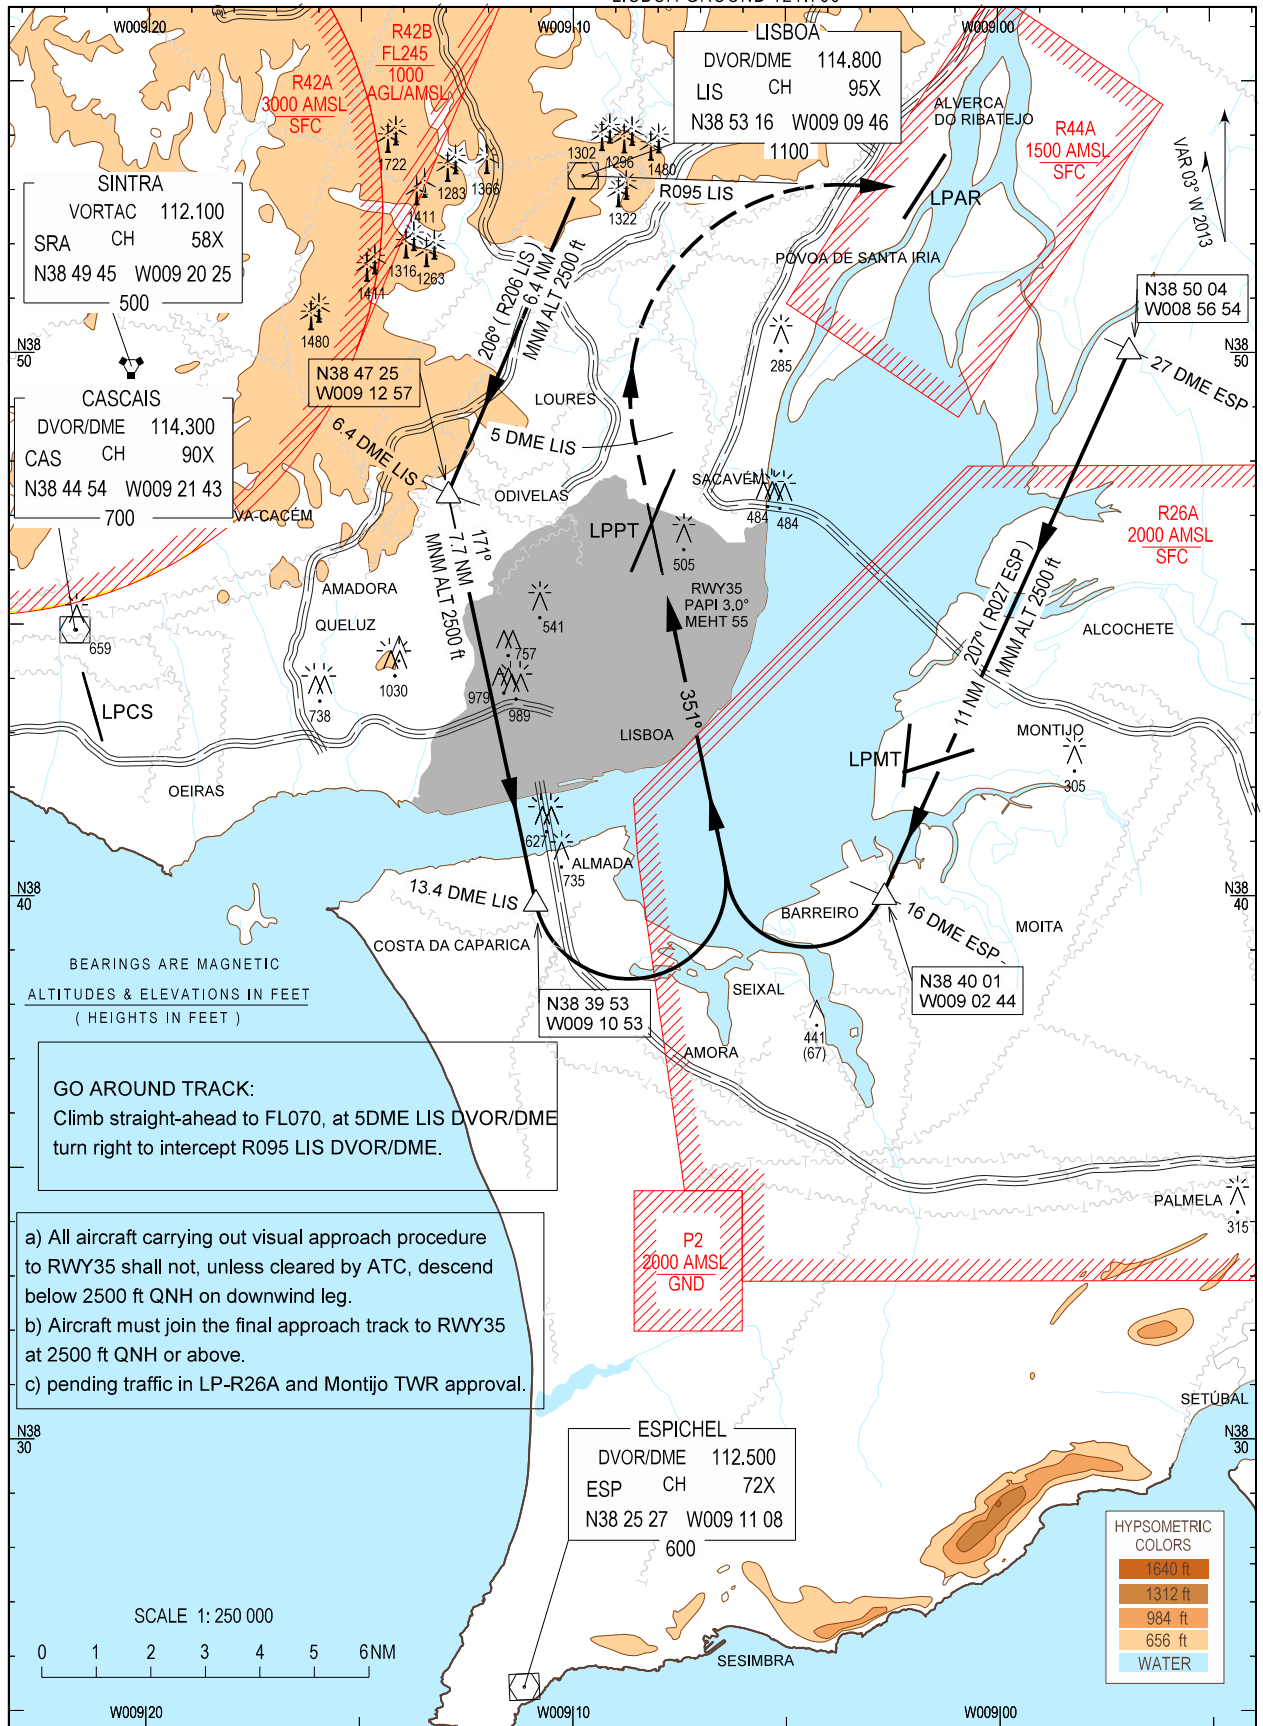

**VISUAL
APPROACH
PROCEDURE**

AD ELEV 374 ft
HEIGHTS RELATED
TO AD ELEV

LISBOA ARR INFORMATION 124.155
LISBOA APPROACH 119.105
LISBOA ARRIVAL 125.130
LISBOA TOWER 118.105
LISBOA GROUND 121.755

**LISBOA
LPPT RWY35**

New OBST.

THIS PAGE INTENTIONALLY LEFT BLANK