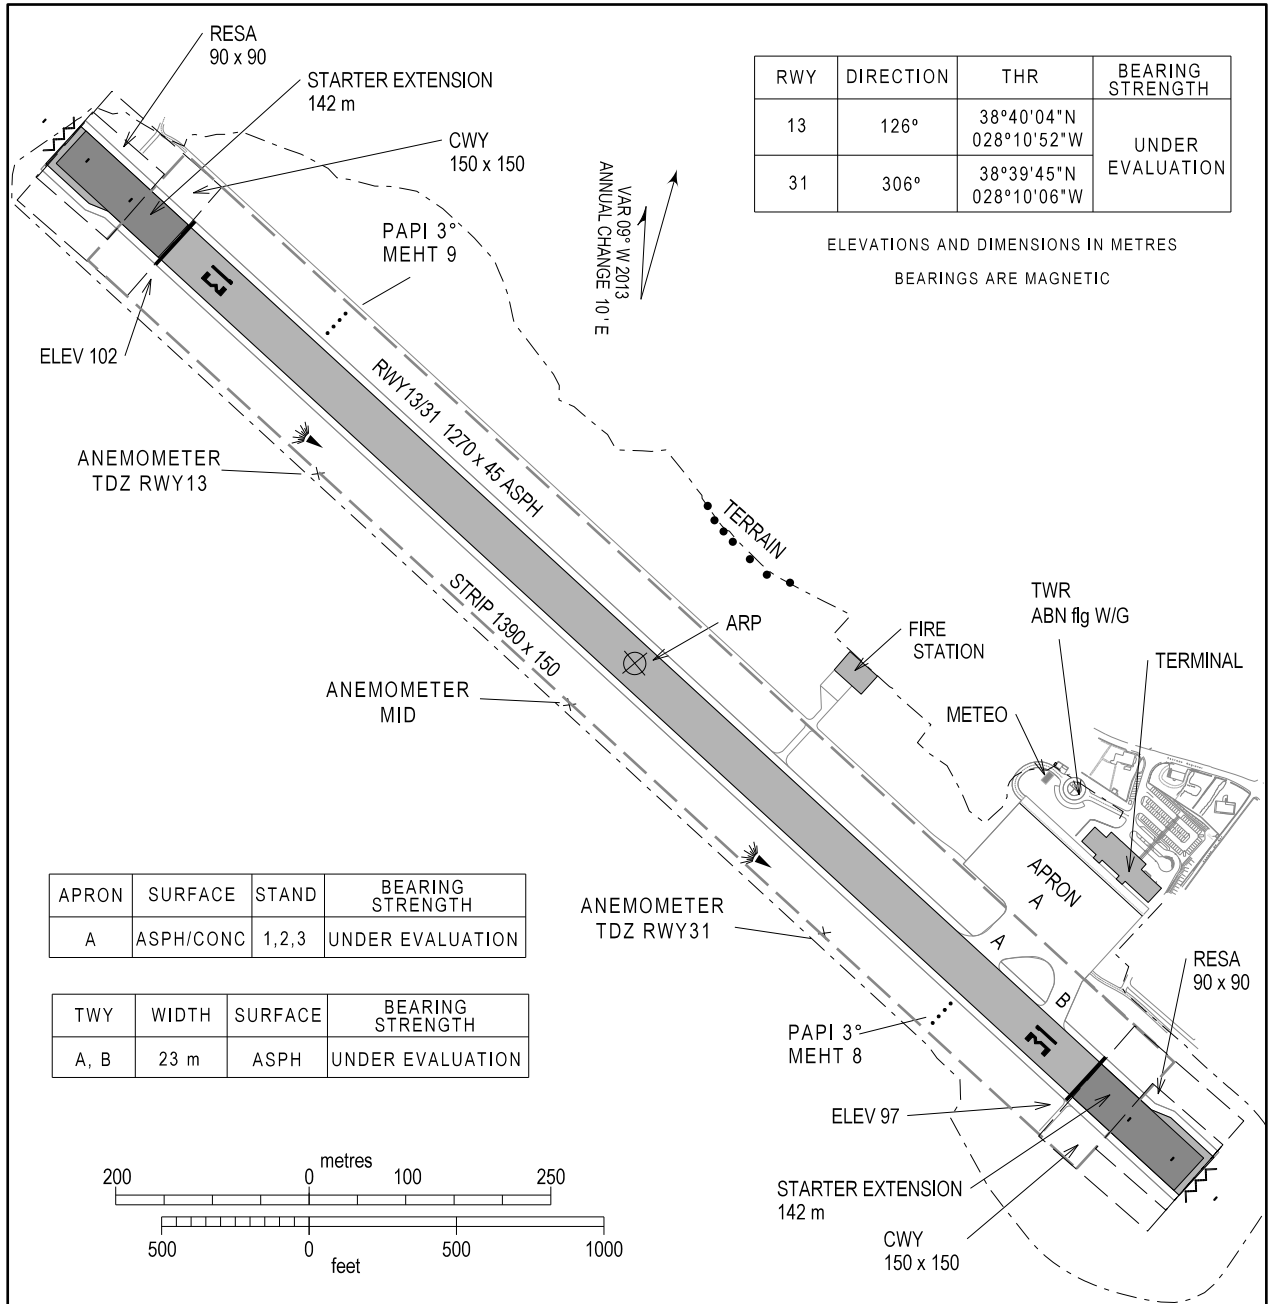

AERODROME CHART - ICAO 38°39'55"N ELEV 102 m
028°10'29"W

AFIS	119.800
HORTA TWR	118.000
HORTA APP	120.600

SÃO JORGE / LPSJ

AFIS FREQ changed.

MARKING AIDS RWY 13/31 AND EXIT TWY

LIGHTING AIDS RWY 13/31 AND EXIT TWY

THIS PAGE INTENTIONALLY LEFT BLANK