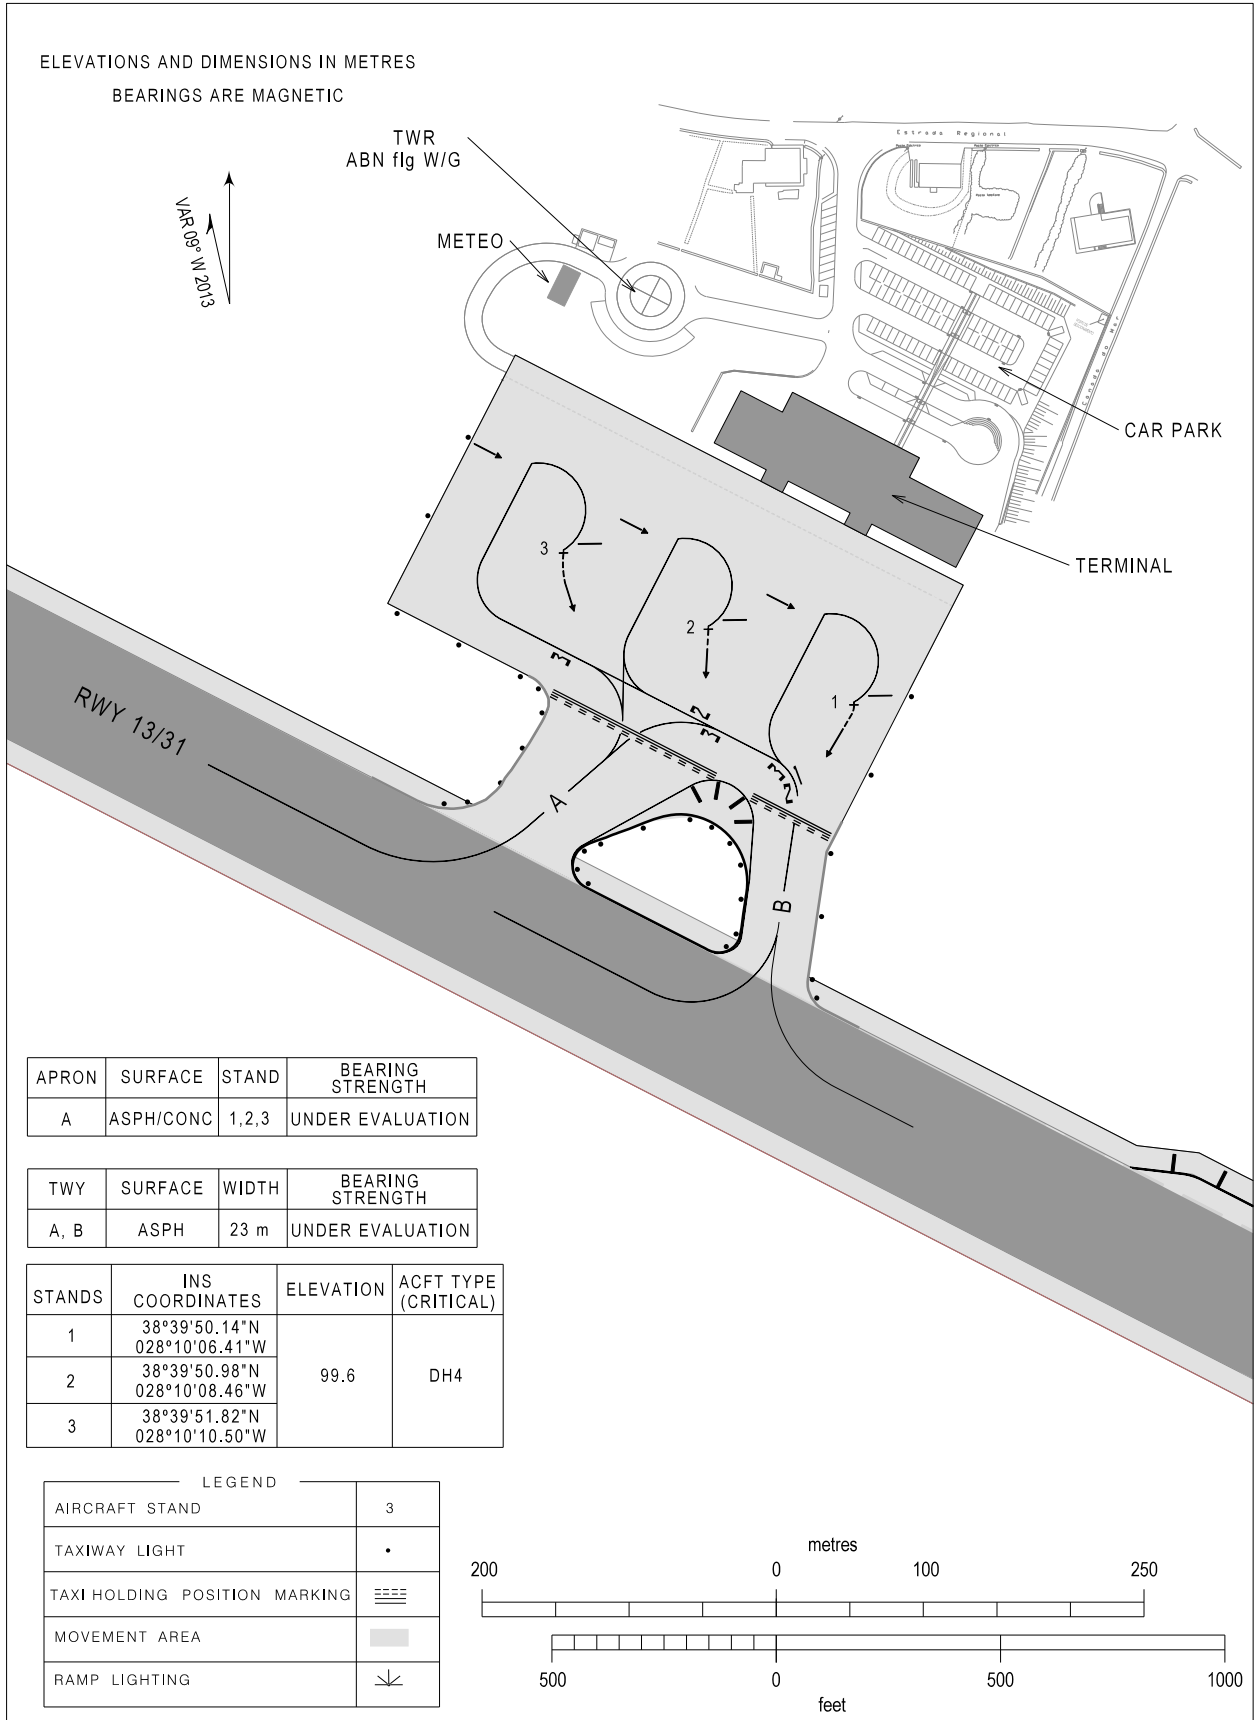

AIRCRAFT PARKING/
DOCKING CHART - ICAO

APRON ELEV
100 m

AFIS	119.800
HORTA TWR	118.000
HORTA APP	120.600

SÃO JORGE / LPSJ

THIS PAGE INTENTIONALLY LEFT BLANK