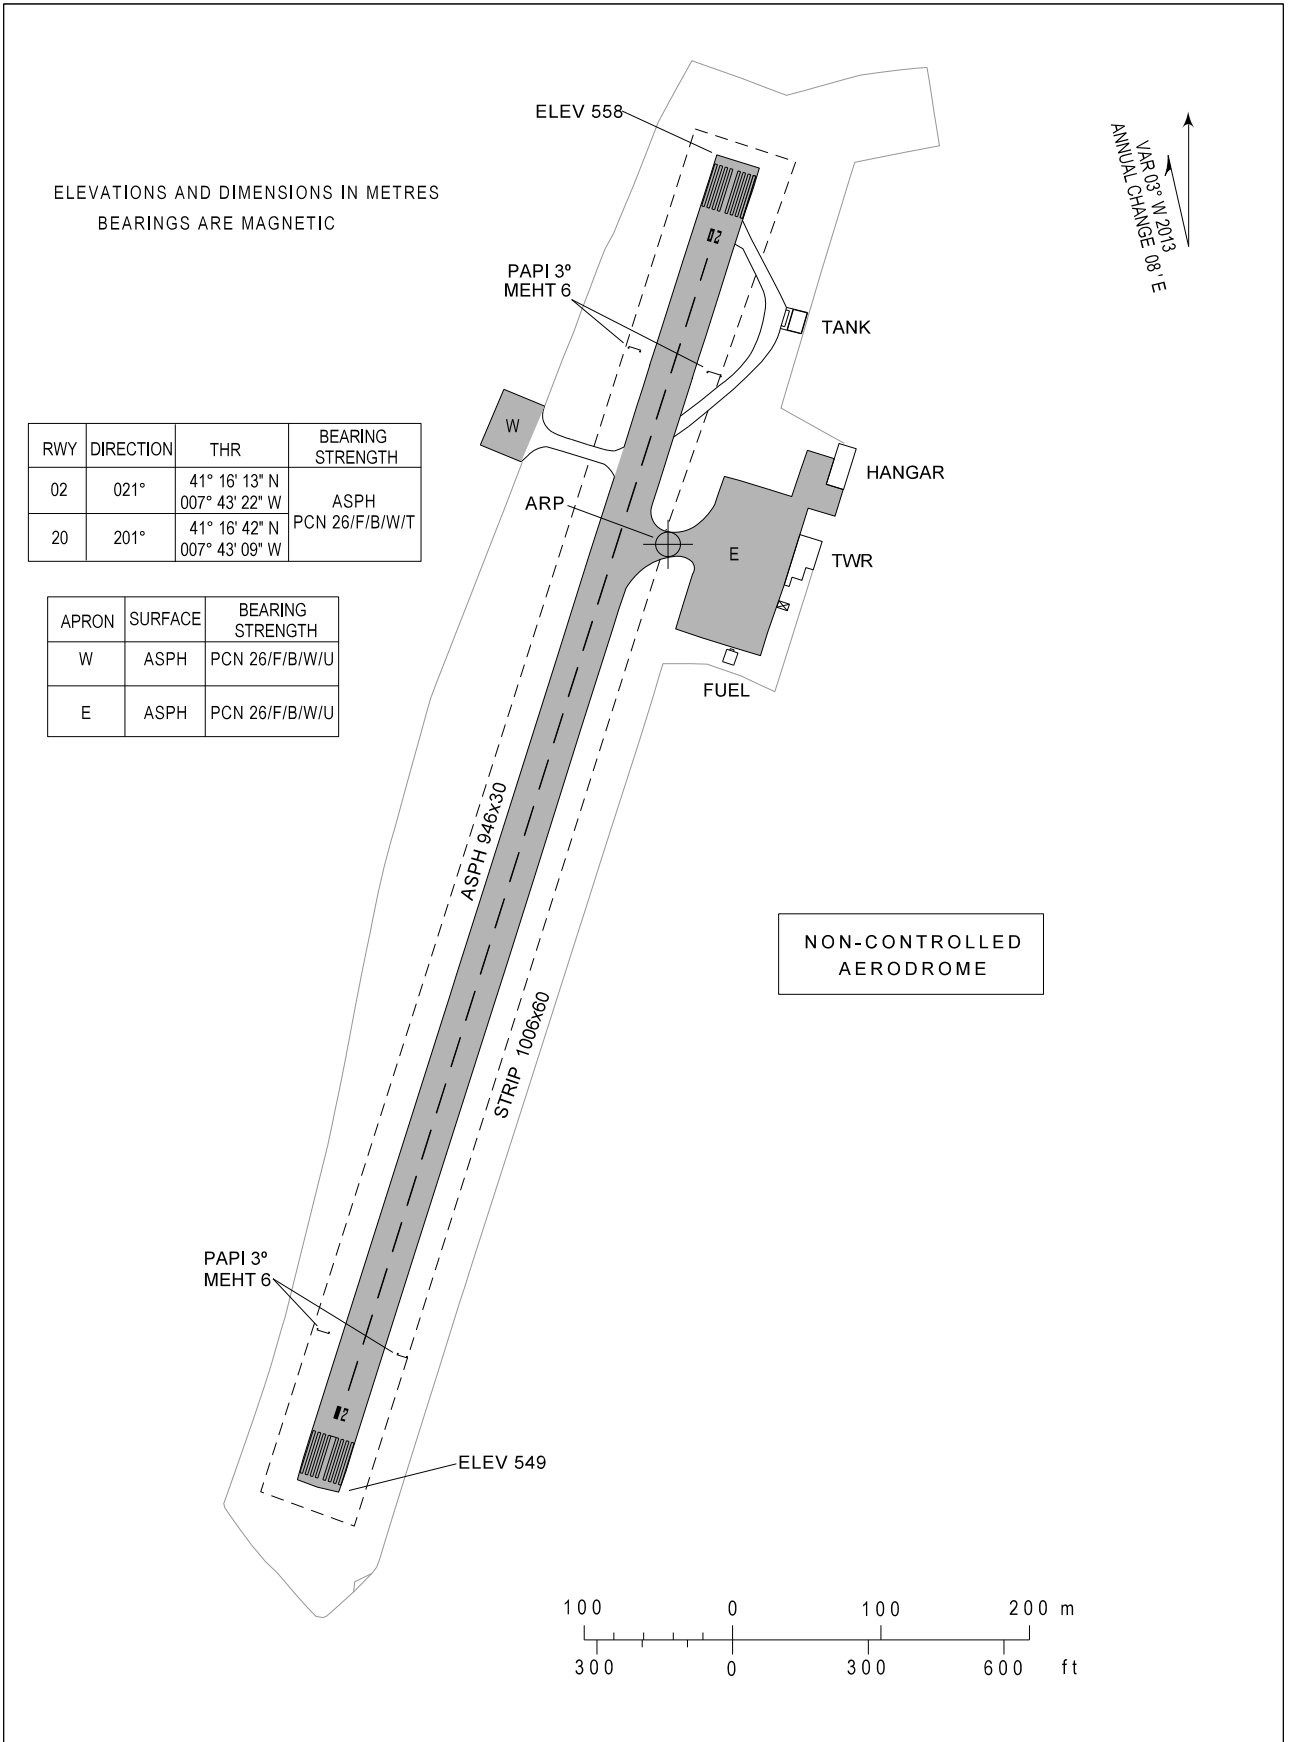

AERODROME CHART - ICAO

41°16'32"N  
007°43'12"W

ELEV 558 m

VILA REAL INFORMATION 122.900  
LISBOA INFORMATION 130.905  
LISBOA CONTROL 132.305

VILA REAL / LPVR

FIS FREQ changed.

THIS PAGE INTENTIONALLY LEFT BLANK