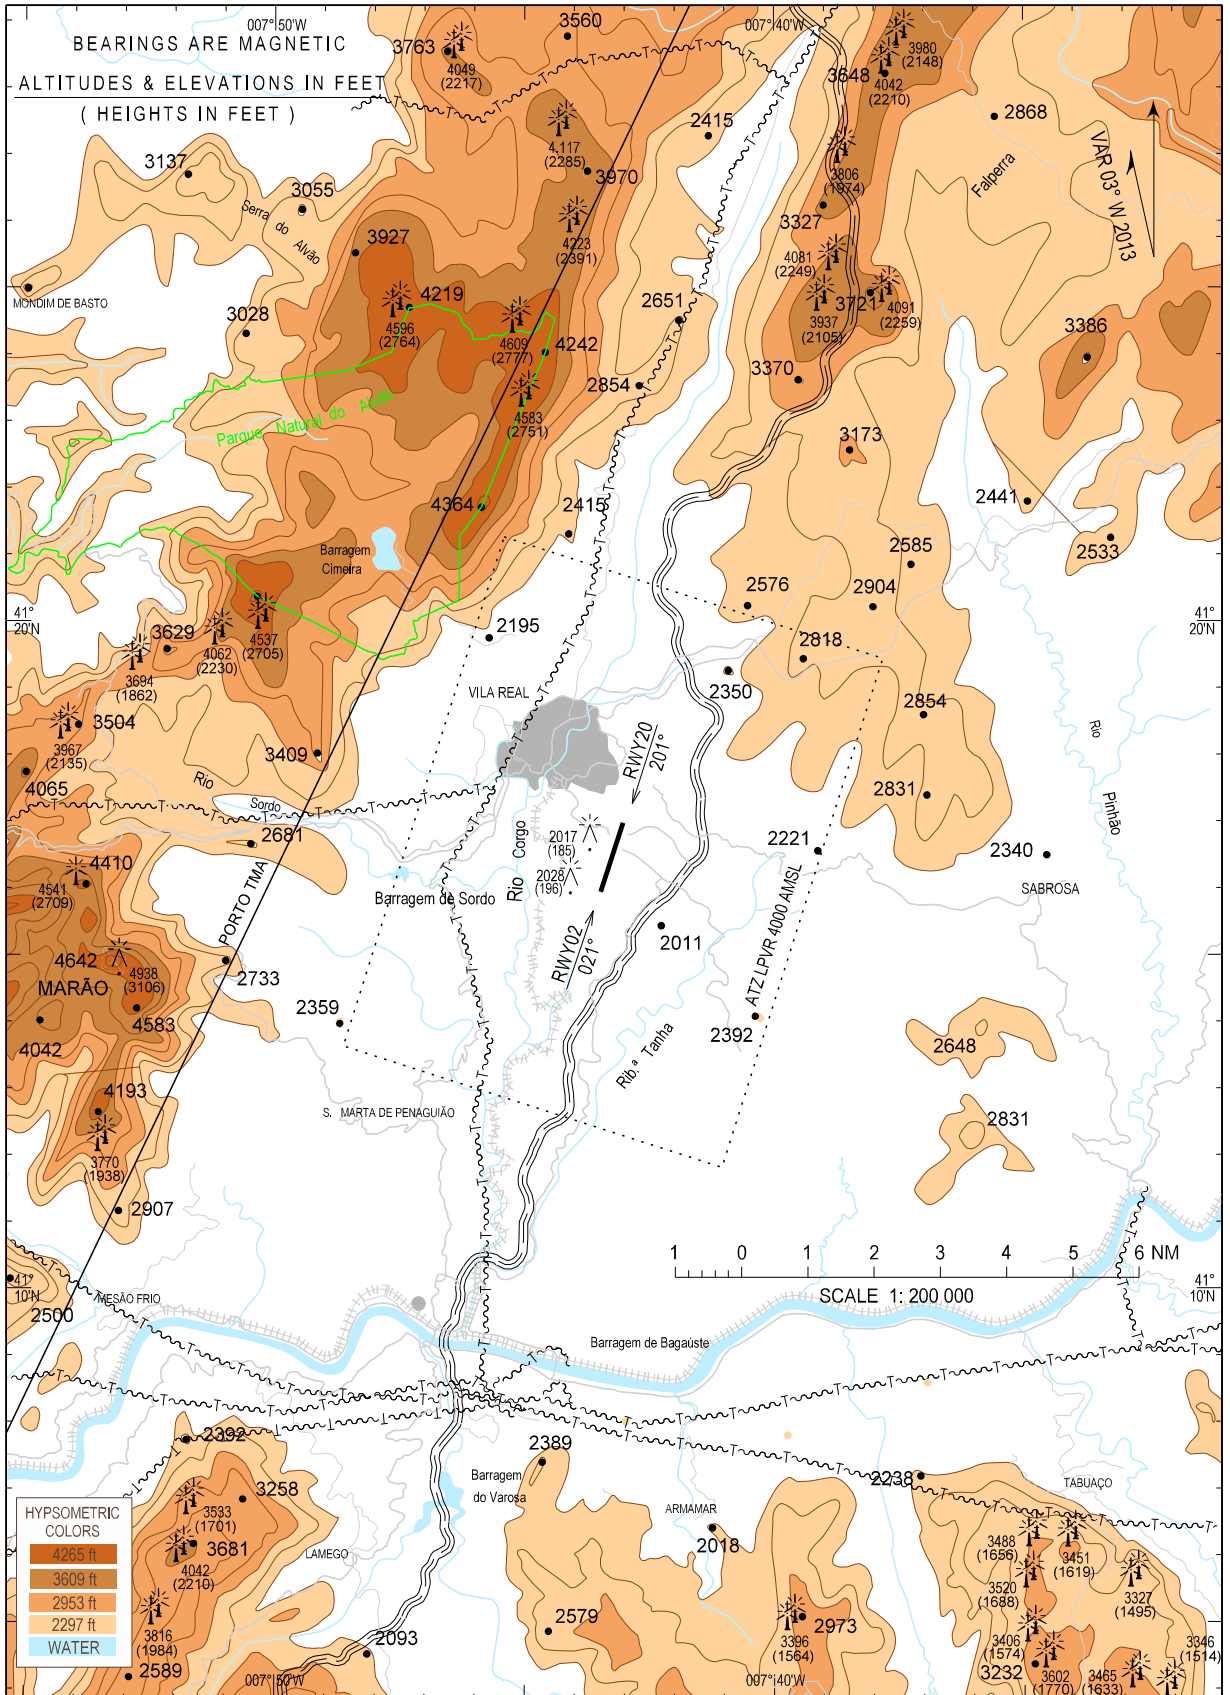

VISUAL  
APPROACH  
CHART - ICAO

AD ELEV 1832ft  
HEIGHTS RELATED  
TO AD ELEV

LISBOA CONTROL 132.305  
LISBOA INFORMATION 130.900  
VILA REAL INFORMATION 122.900

VILA REAL  
LPVR

New CS and FREQ.