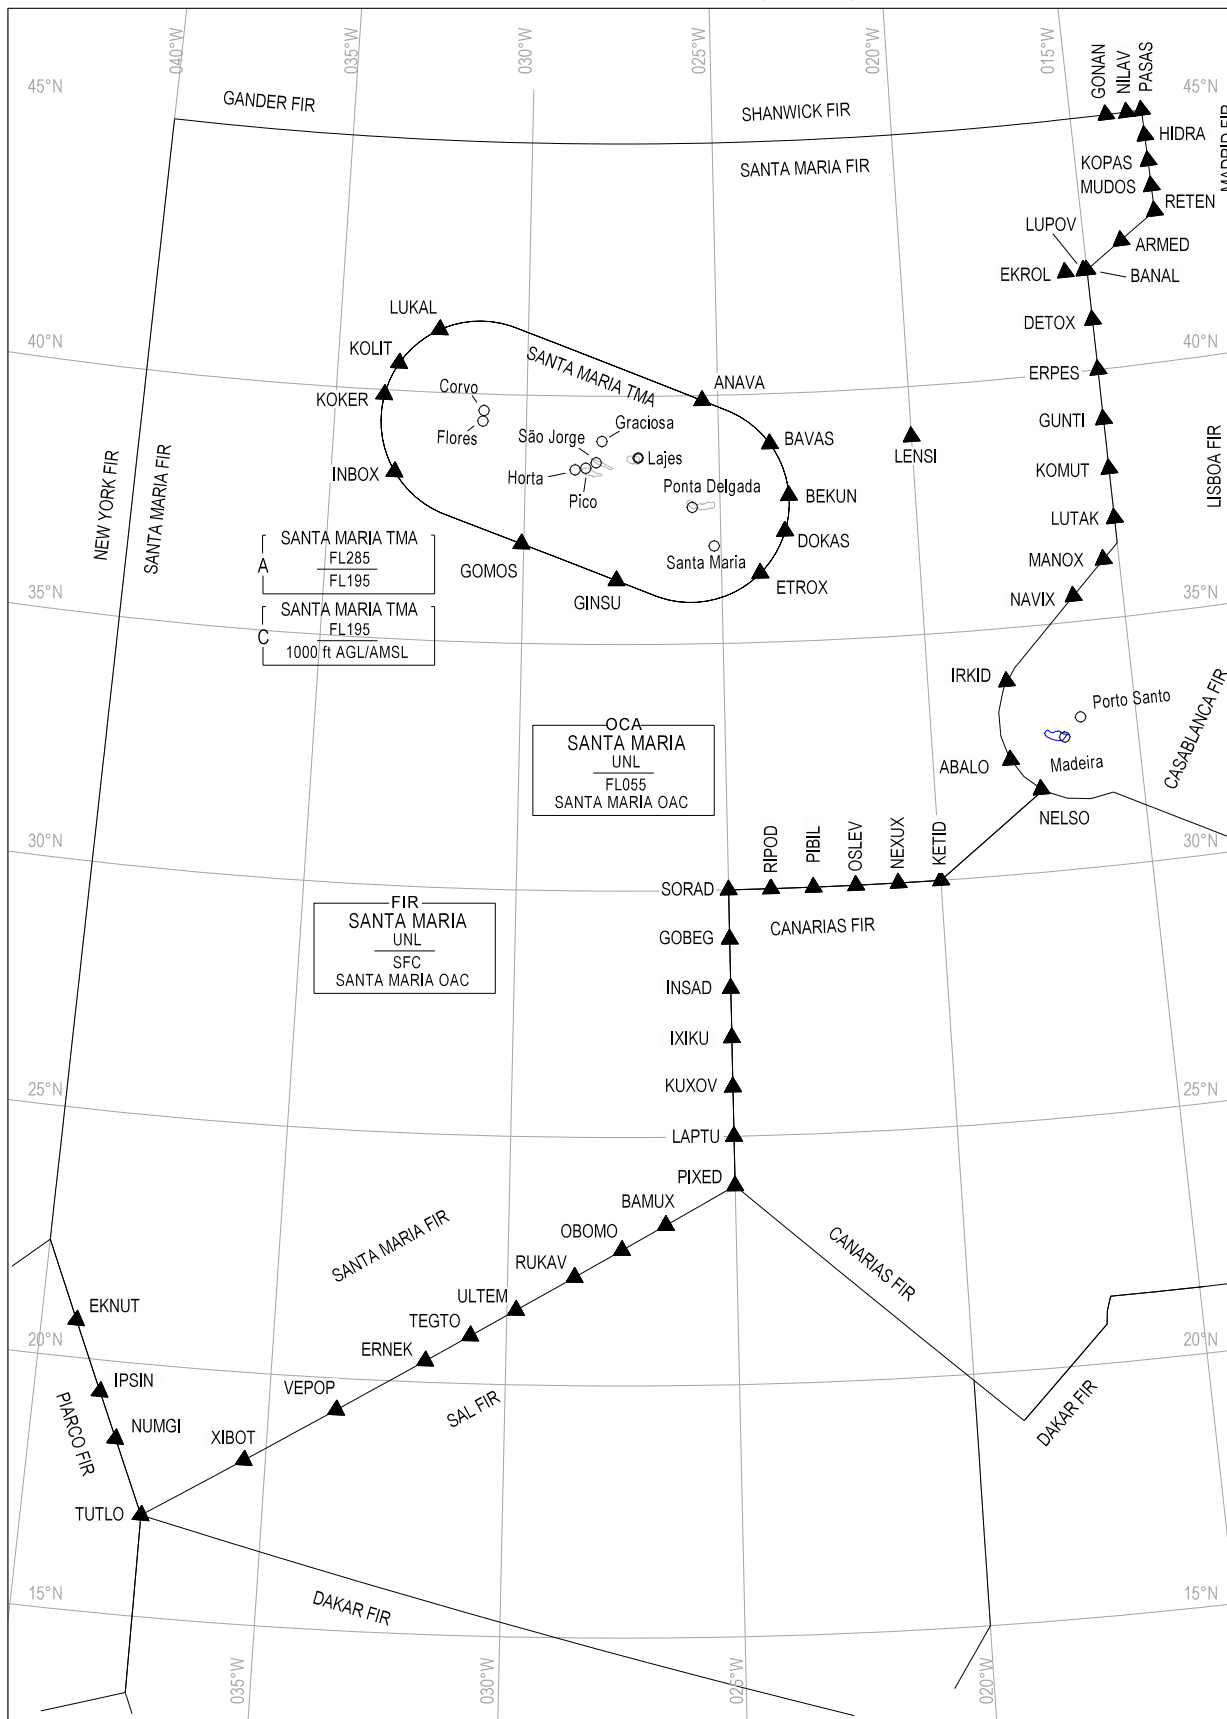

AIR TRAFFIC SERVICE SYSTEM
SANTA MARIA OCEANIC FIR (LPPO)

New WPT PIXED, SORAD. Inserted WPT EKROL, LENS, LUPOV and NILAV. Removed WPT ETESO.

THIS PAGE INTENTIONALLY LEFT BLANK